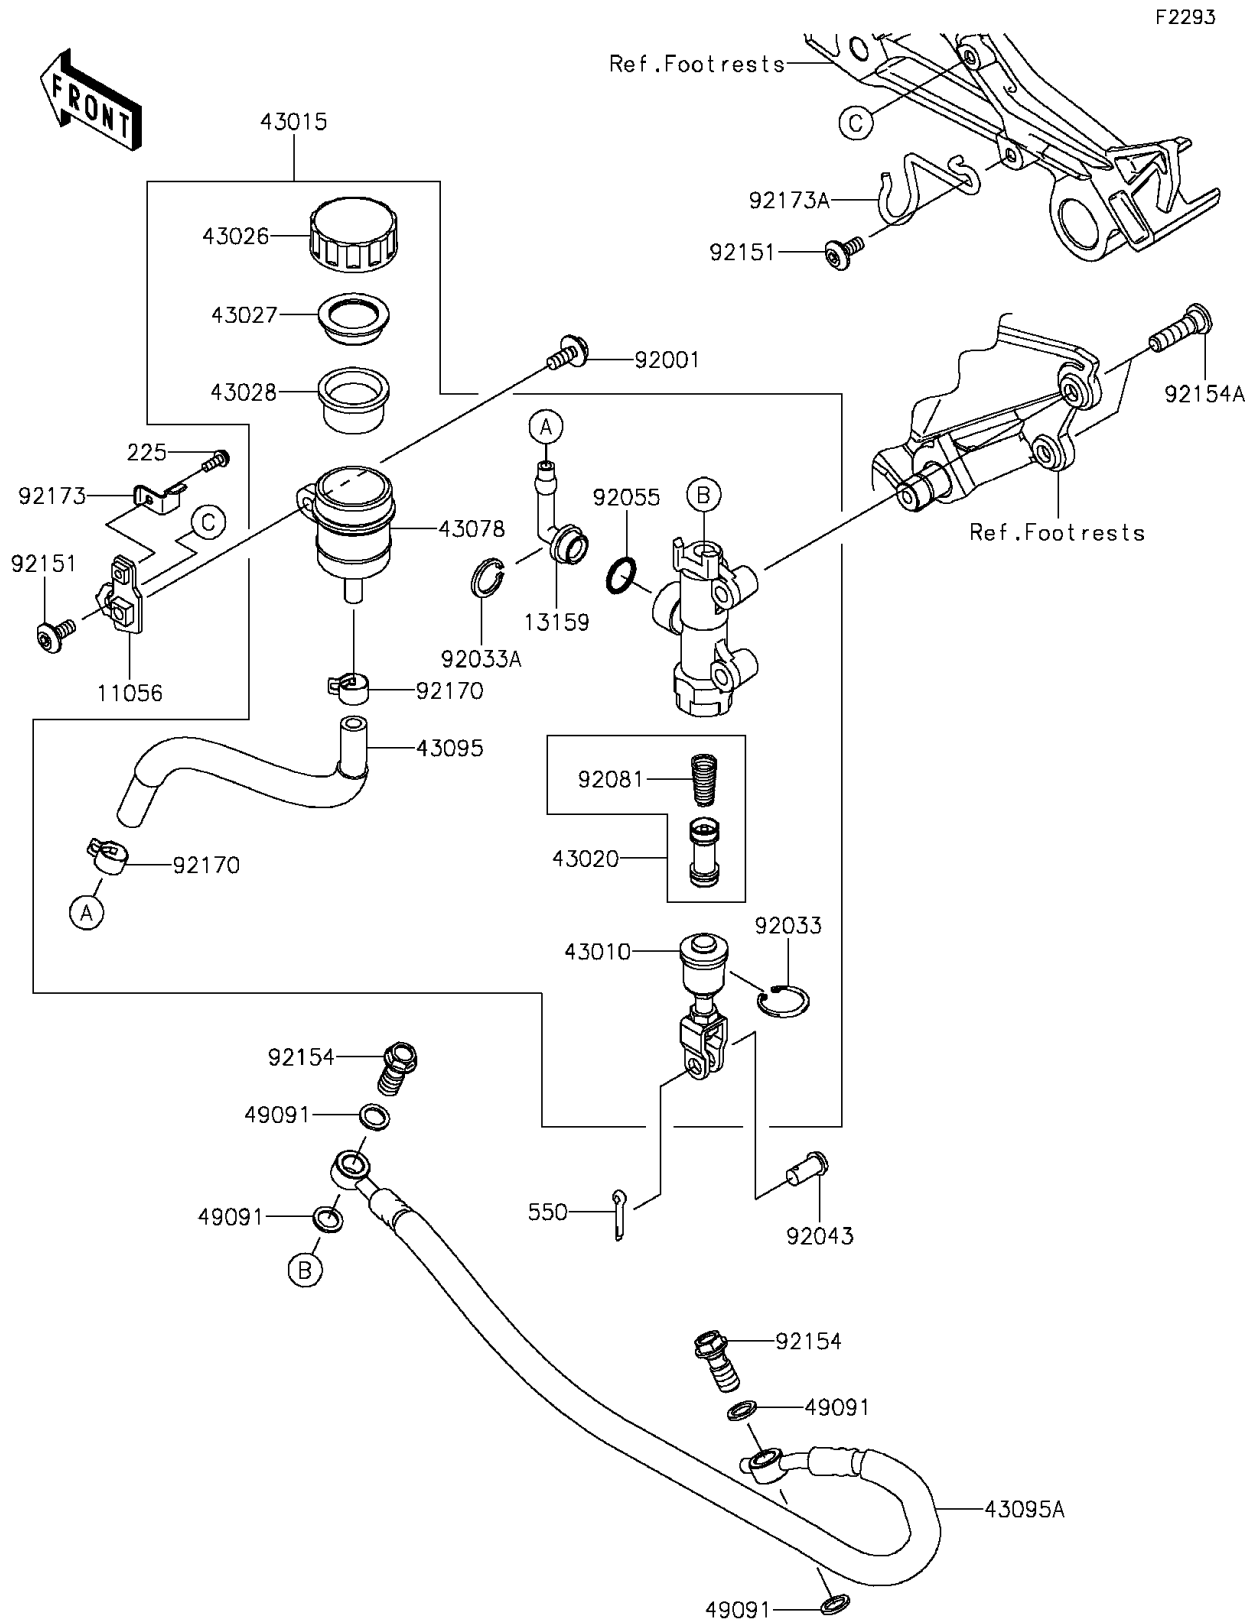

2015 NINJA® 300 PARTS DIAGRAM

Rear Master Cylinder

F2293

2015 NINJA® 300 PARTS LIST

Rear Master Cylinder

ITEM NAME	PART NUMBER	QUANTITY
SCREW-PAN-WSP-CROS,4X12 (Ref # 225)	225AB0412	1
PIN-COTTER,2.0X15 (Ref # 550)	550AA2015	1
BRACKET (Ref # 11056)	11056-2306	1
CONNECTOR (Ref # 13159)	13159-1056	1
ROD-ASSY-BRAKE (Ref # 43010)	43010-0010	1
CYLINDER-ASSY-MASTER,RR (Ref # 43015)	43015-0573	1
PISTON-COMP-BRAKE (Ref # 43020)	43020-1057	1
CAP-BRAKE (Ref # 43026)	43026-0009	1
PLATE-DIAPHRAGM (Ref # 43027)	43027-1053	1
DIAPHRAGM (Ref # 43028)	43028-1065	1
RESERVOIR (Ref # 43078)	43078-0040	1
HOSE-BRAKE (Ref # 43095)	43095-0765	1
HOSE-BRAKE,RR,520MM (Ref # 43095A)	43095-0767	1
WASHER-SEAL,10.1X14.5X1.5 (Ref # 49091)	49091-0001	1
BOLT,W/P,6X16 (Ref # 92001)	92001-1860	1
RING-SNAP,20.9X24.6X1.2 (Ref # 92033)	92033-0079	1
RING-SNAP,20.5MM (Ref # 92033A)	92033-1186	1
PIN,8X17 (Ref # 92043)	92043-0104	1
RING-O,14.8X2.4 (Ref # 92055)	92055-0741	1
SPRING,MASTER CYLINDER (Ref # 92081)	92081-1737	1
BOLT,SOCKET,6X14 (Ref # 92151)	92151-1654	1
BOLT,OIL,L=23 (Ref # 92154)	92154-0226	1
BOLT,SOCKET,8X30 (Ref # 92154A)	92154-0843	1
CLAMP,HOSE (Ref # 92170)	92170-1091	1
CLAMP,RESERVOIR TANK CAP (Ref # 92173)	92173-0028	1
CLAMP (Ref # 92173A)	92173-0936	1