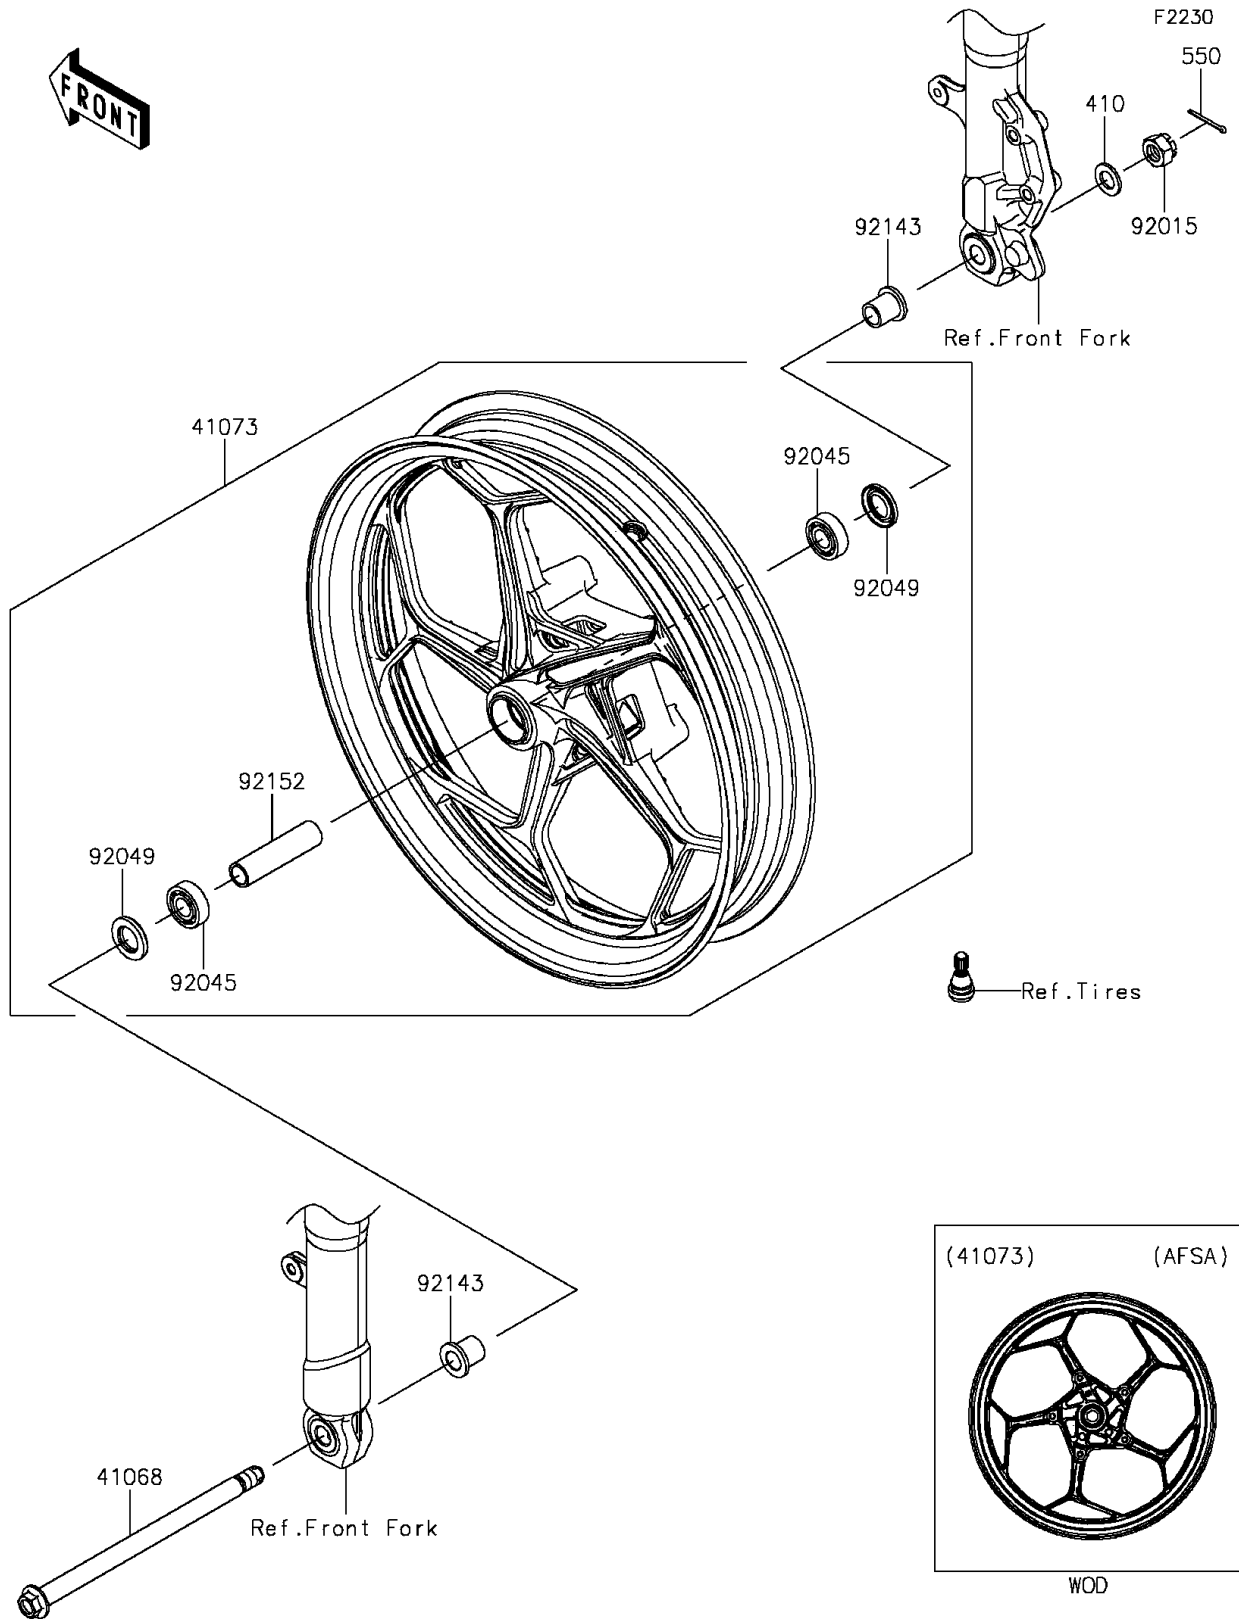

2015 NINJA® 300 PARTS DIAGRAM

Front Wheel

2015 NINJA® 300 PARTS LIST

Front Wheel

ITEM NAME	PART NUMBER	QUANTITY
WASHER-PLAIN-SMALL,14MM (Ref # 410)	410AA1400	1
PIN-COTTER,3.0X30 (Ref # 550)	550AA3030	1
AXLE,FR (Ref # 41068)	41068-0024	1
WHEEL-ASSY,FR,G.BLACK (Ref # 41073)	41073-0651-QT	1
NUT,CASTLE,14MM (Ref # 92015)	92015-1765	1
BEARING-BALL,15X35X11 (Ref # 92045)	92045-0734	1
SEAL-OIL (Ref # 92049)	92049-0136	1
COLLAR,FR AXLE,L=24 (Ref # 92143)	92143-1187	1
COLLAR,15.1X20X80 (Ref # 92152)	92152-1586	1