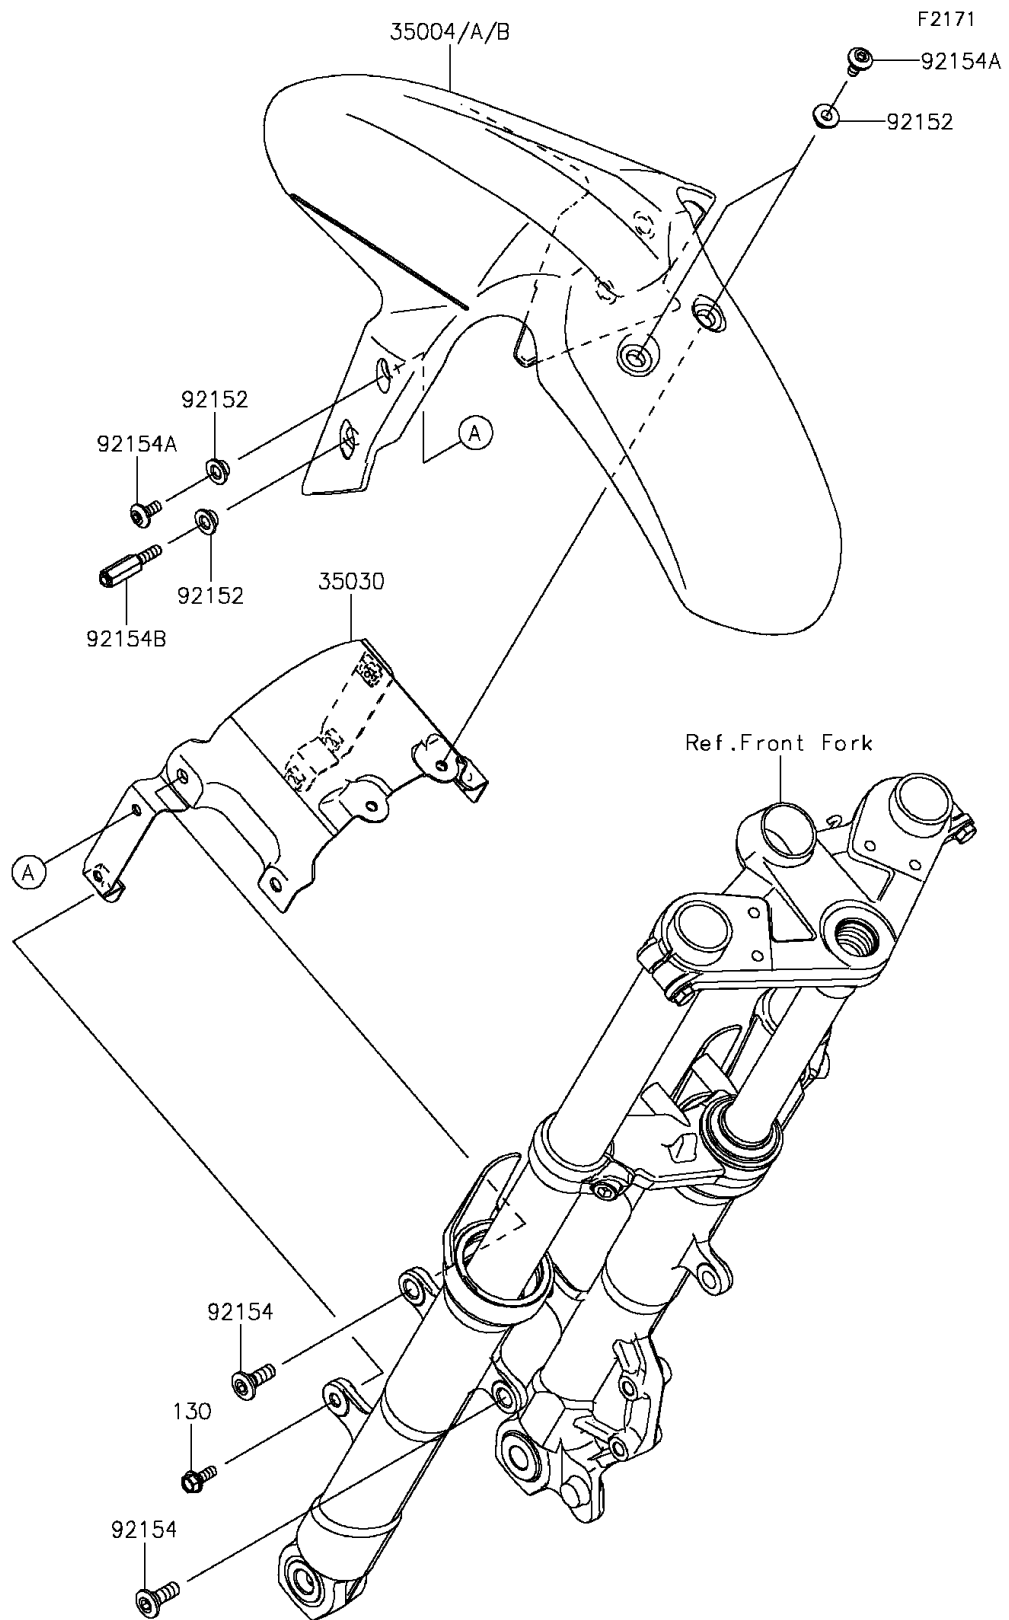

2015 NINJA® 300 PARTS DIAGRAM

Front Fender(s)

2015 NINJA® 300 PARTS LIST

Front Fender(s)

ITEM NAME	PART NUMBER	QUANTITY
BOLT-FLANGED,6X18 (Ref # 130)	130BA0618	1
FENDER-FRONT,P.S.WHITE (Ref # 35004A)	35004-0318-25Y	1
FENDER-FRONT,L.GREEN (Ref # 35004B)	35004-0318-777	1
BRACE-ASSY,FRONT FENDER (Ref # 35030)	35030-0055	1
COLLAR,6.8X10(16)X6.6 (Ref # 92152)	92152-0842	1
BOLT,SOCKET,8X23 (Ref # 92154)	92154-0300	1
BOLT,SOCKET,6X14 (Ref # 92154A)	92154-0932	1
BOLT,6X20 (Ref # 92154B)	92154-1020	1