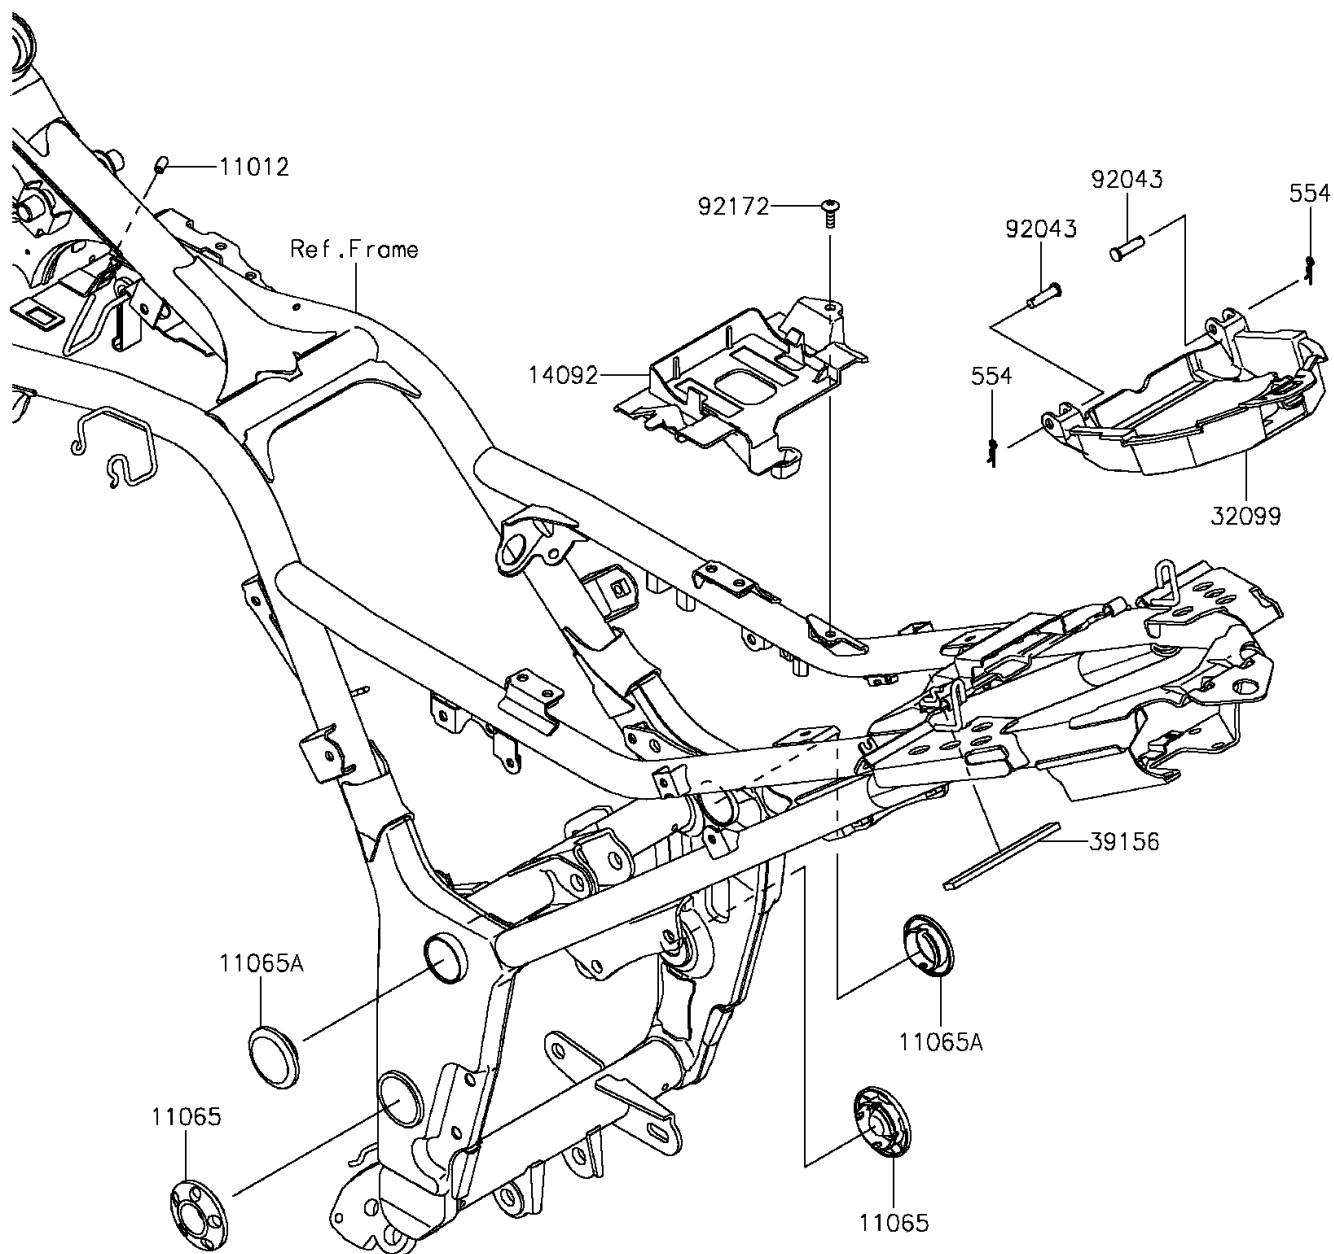

2015 NINJA® 300 PARTS DIAGRAM

Frame Fittings

F2131

2015 NINJA® 300 PARTS LIST

Frame Fittings

ITEM NAME	PART NUMBER	QUANTITY
PIN-SNAP,1.2X21.2 (Ref # 554)	554DA0600	1
CAP (Ref # 11012)	11012-1438	1
CAP,SWING ARM BRACKET,F.S.BLK (Ref # 11065)	11065-0262-18T	1
CAP,SWING ARM BRACKET,F.S.BLK (Ref # 11065A)	11065-0748-18T	1
COVER,BATTERY (Ref # 14092)	14092-0920	1
CASE,TOOL (Ref # 32099)	32099-0721	1
PAD,10X105X4 (Ref # 39156)	39156-1753	1
PIN,6X23 (Ref # 92043)	92043-0746	1
SCREW,5X16 (Ref # 92172)	92172-0322	1