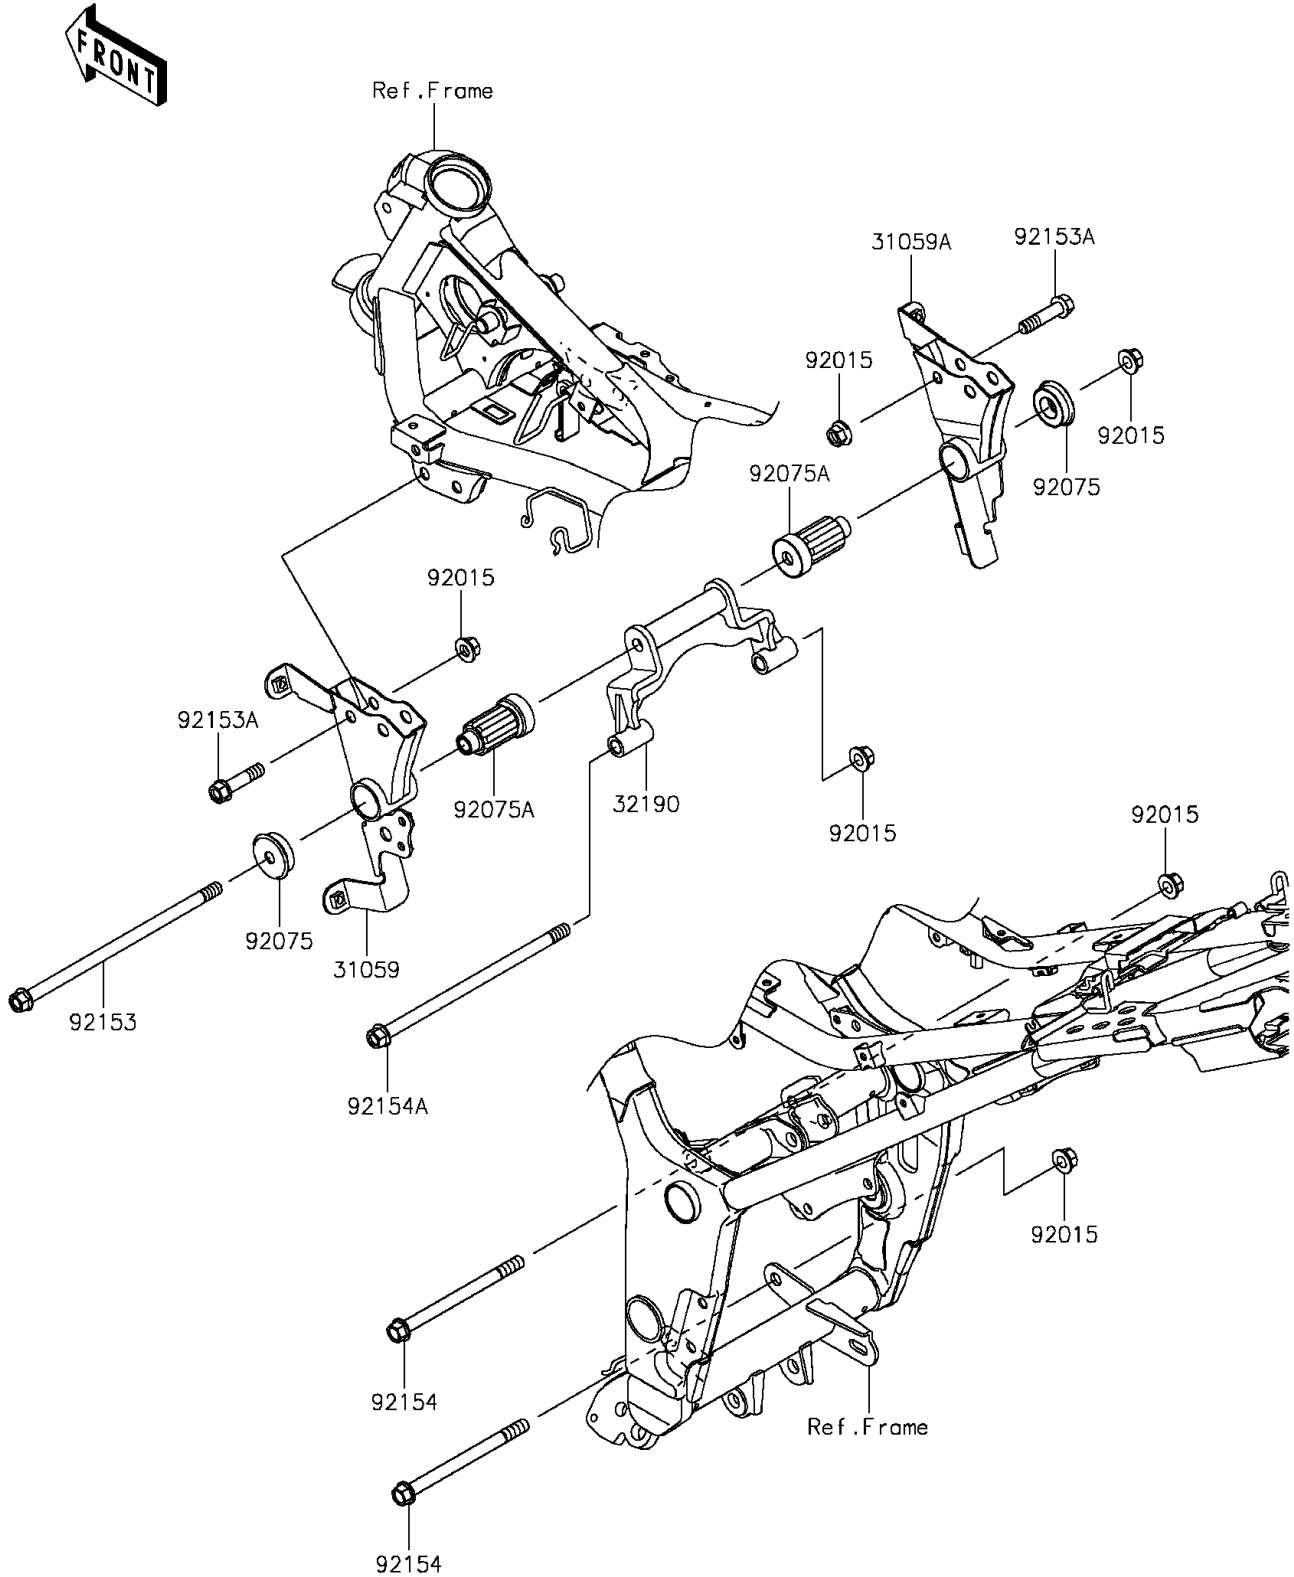

## 2015 NINJA® 300 PARTS DIAGRAM

Engine Mount

F2122

## 2015 NINJA® 300 PARTS LIST

Engine Mount

ITEM NAME	PART NUMBER	QUANTITY
BRACKET-COMP-ENGINE,LH (Ref # 31059)	31059-0061	1
BRACKET-COMP-ENGINE,RH (Ref # 31059A)	31059-0062	1
BRACKET-ENGINE (Ref # 32190)	32190-0629	1
NUT,FLANGED,10MM (Ref # 92015)	92015-1415	1
DAMPER,ENGINE MOUNT (Ref # 92075)	92075-1738	1
DAMPER,ENGINE MOUNT,MAIN (Ref # 92075A)	92075-1739	1
BOLT,FLANGED,10X240 (Ref # 92153)	92153-0559	1
BOLT,FLANGED,10X42 (Ref # 92153A)	92153-1957	1
BOLT,FLANGED,10X135 (Ref # 92154)	92154-0359	1
BOLT,FLANGED,10X210 (Ref # 92154A)	92154-0360	1