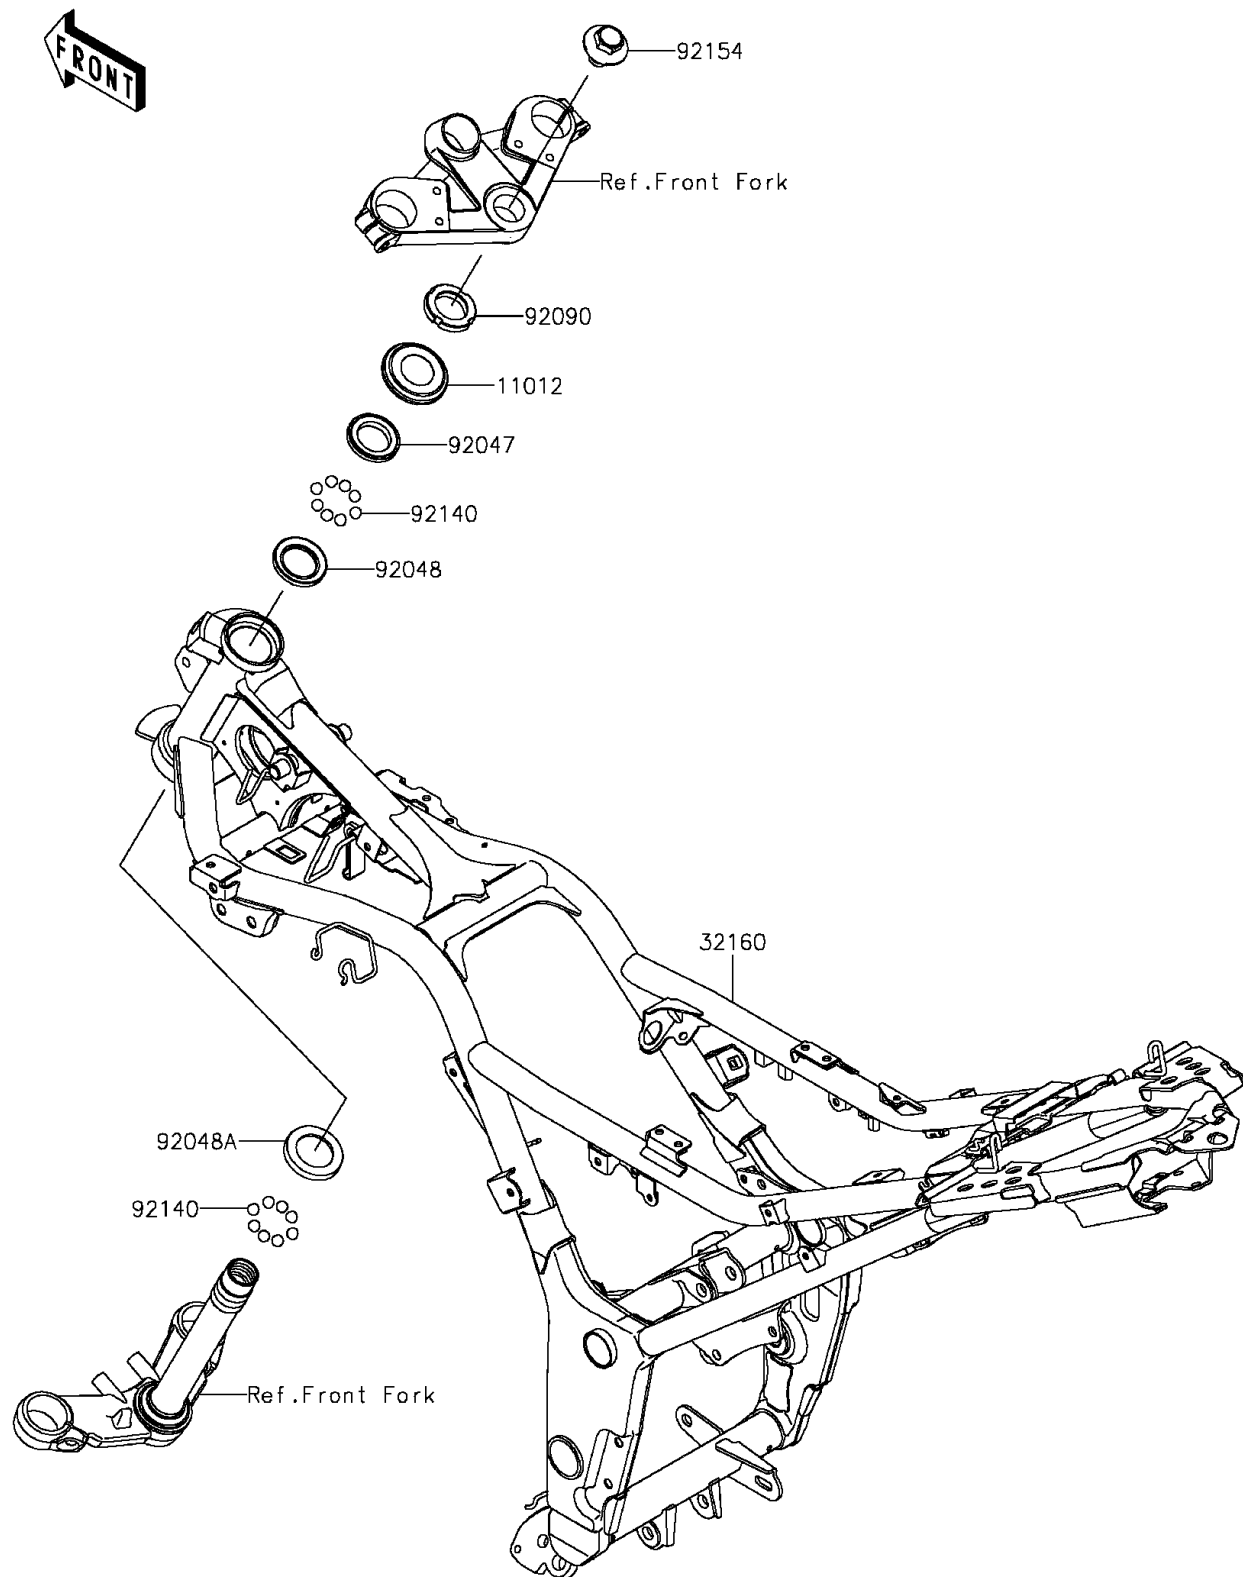

## 2015 NINJA® 300 PARTS DIAGRAM

Frame

F2120

## 2015 NINJA® 300 PARTS LIST

Frame

ITEM NAME	PART NUMBER	QUANTITY
CAP,STEERING STEM (Ref # 11012)	11012-1898	1
FRAME-COMP,F.S.BLACK (Ref # 32160)	32160-0619-18R	1
RACE,STEERING STEM BEARING (Ref # 92047)	92047-011	1
RACE,STEERING STEM BEARING (Ref # 92048)	92048-006	1
RACE,STEERING STEM BEARING (Ref # 92048A)	92048-008	1
NUT,30MM (Ref # 92090)	92090-007	1
BALL,6.35MM (Ref # 92140)	92140-0008	1
BOLT,FLANGED,16X22 (Ref # 92154)	92154-1152	1