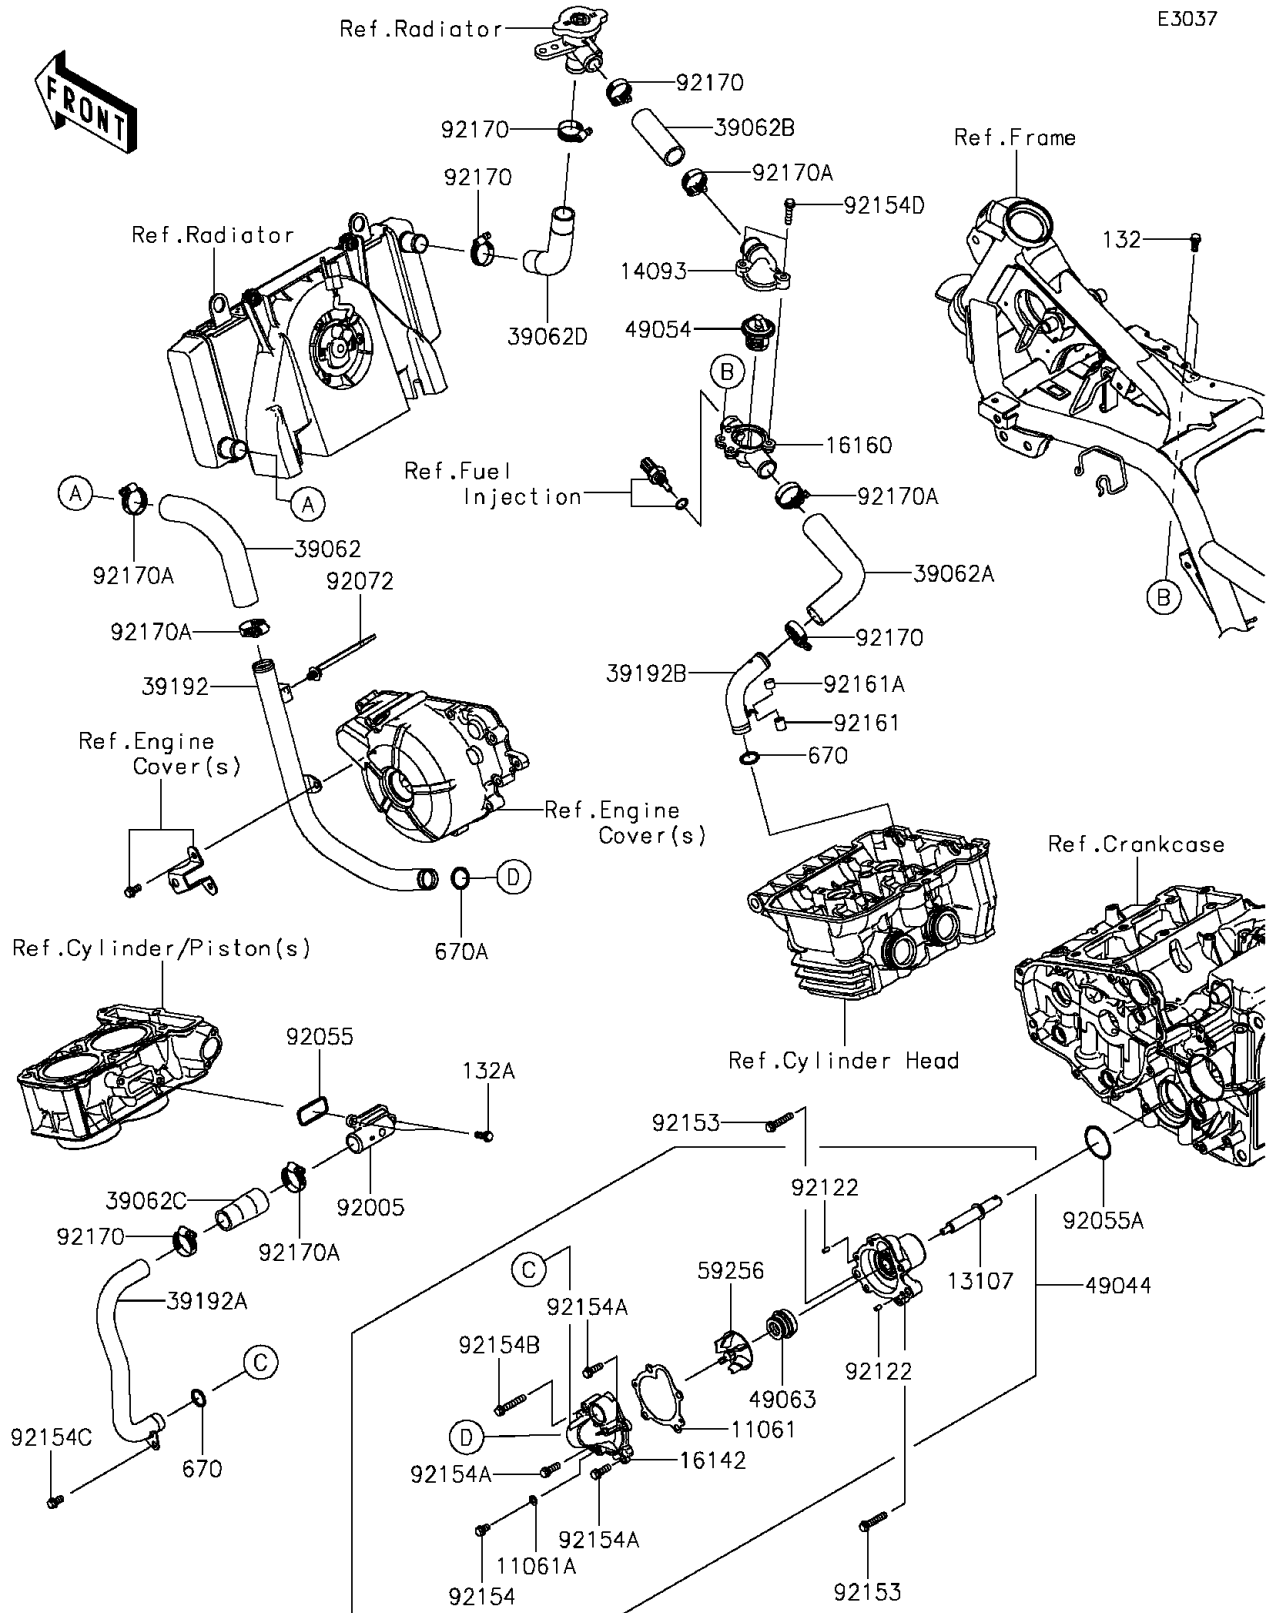

2015 NINJA® 300 PARTS DIAGRAM

Water Pipe(-EX300AEA39567)

2015 NINJA® 300 PARTS LIST

Water Pipe(-EX300AEA39567)

ITEM NAME	PART NUMBER	QUANTITY
BOLT-FLANGED-SMALL,6X14 (Ref # 132)	132BA0614	1
BOLT-FLANGED-SMALL,6X16 (Ref # 132A)	132BA0616	1
O RING,16MM (Ref # 670)	670B2016	1
O RING,18MM (Ref # 670A)	670B2018	1
GASKET (Ref # 11061)	11061-0795	1
GASKET,DRAIN (Ref # 11061A)	11061-0875	1
SHAFT (Ref # 13107)	13107-0742	1
COVER,THERMOSTAT (Ref # 14093)	14093-0010	1
COVER-PUMP (Ref # 16142)	16142-0708	1
BODY,THERMO.,LWR (Ref # 16160)	16160-0754	1
HOSE-COOLING,RAD.-W/P (Ref # 39062)	39062-0196	1
HOSE-COOLING,THERMO.-HEAD (Ref # 39062A)	39062-0337	1
HOSE-COOLING,THERMO.-CAP (Ref # 39062B)	39062-0338	1
HOSE-COOLING,W/P-CYLINDER (Ref # 39062C)	39062-0603	1
HOSE-COOLING,RAD.-CAP (Ref # 39062D)	39062-0607	1
PIPE-WATER,RAD.-W/P (Ref # 39192)	39192-0564	1
PIPE-WATER,W/P-CYLINDER (Ref # 39192A)	39192-0589	1
PIPE-WATER (Ref # 39192B)	39192-0590	1
PUMP-WATER (Ref # 49044)	49044-0554	1
THERMOSTAT (Ref # 49054)	49054-1056	1
SEAL-MECHANICAL,WATER (Ref # 49063)	49063-1055	1
IMPELLER (Ref # 59256)	59256-0554	1
FITTING,CYLINDER (Ref # 92005)	92005-0737	1
RING-O,2.4MM (Ref # 92055)	92055-0735	1
RING-O,34.4X3.1 (Ref # 92055A)	92055-0736	1
BAND (Ref # 92072)	92072-1414	1
ROLLER,4X8 (Ref # 92122)	92122-0557	1
BOLT,6X30 (Ref # 92153)	92153-0832	1
BOLT,FLANGED,6X10 (Ref # 92154)	92154-0950	1

2015 NINJA® 300 PARTS LIST

Water Pipe(-EX300AEA39567)

ITEM NAME	PART NUMBER	QUANTITY
BOLT,FLANGED-SMALL,6X18 (Ref # 92154A)	92154-1062	1
BOLT,FLANGED-SMALL,6X35 (Ref # 92154B)	92154-1063	1
BOLT,FLANGED,6X12 (Ref # 92154C)	92154-1140	1
BOLT,FLANGED,6X25 (Ref # 92154D)	92154-1212	1
DAMPER,10X11.5 (Ref # 92161)	92161-0690	1
DAMPER,10X7.5 (Ref # 92161A)	92161-0691	1
CLAMP,COOLING HOSE (Ref # 92170)	92170-1033	1
CLAMP,HOSE,32MM (Ref # 92170A)	92170-1286	1