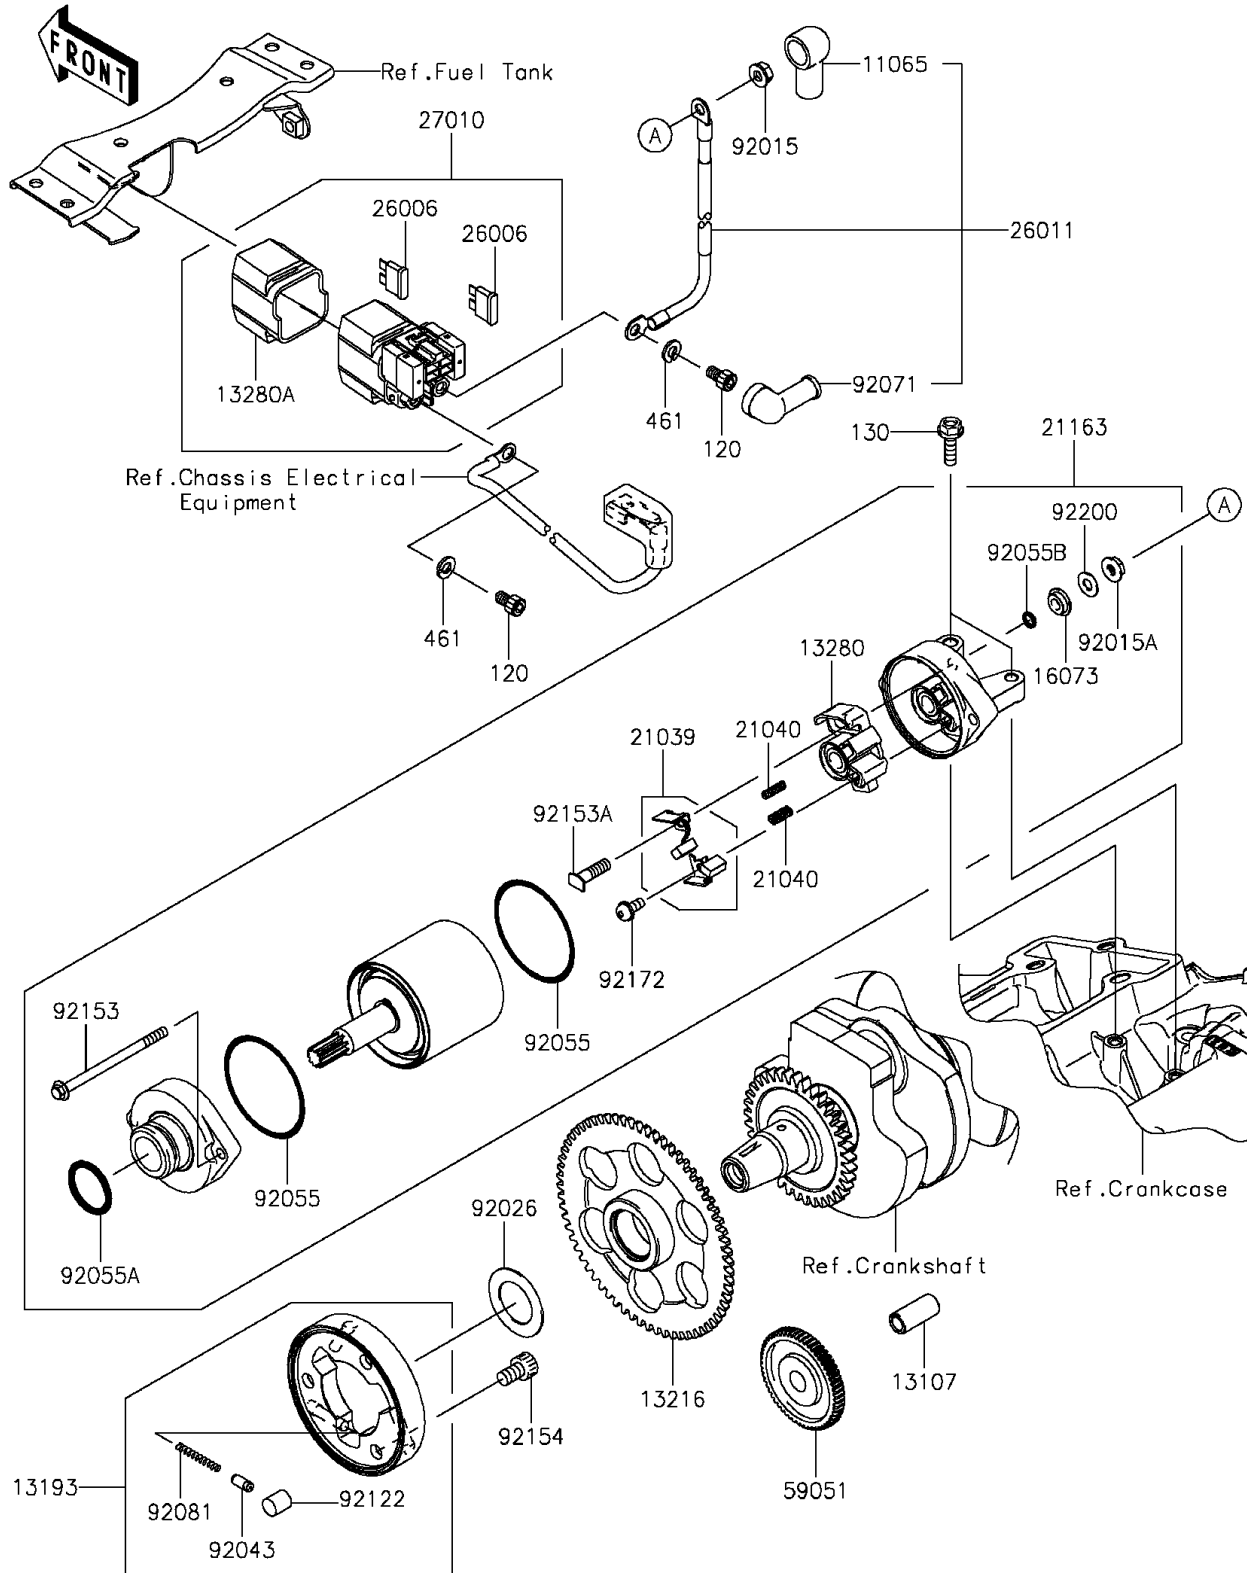

2015 NINJA® 300 PARTS DIAGRAM

Starter Motor

E1840

2015 NINJA® 300 PARTS LIST

Starter Motor

ITEM NAME	PART NUMBER	QUANTITY
BOLT-SOCKET,6X10 (Ref # 120)	120CB0610	1
BOLT-FLANGED,6X20 (Ref # 130)	130BA0620	1
WASHER-SPRING,6MM (Ref # 461)	461DA0600	1
CAP (Ref # 11065)	11065-0213	1
SHAFT,7.8X12X26.5 (Ref # 13107)	13107-0743	1
CLUTCH-ASSY-ONEWAY (Ref # 13193)	13193-1002	1
GEAR-COMP,ONEWAY CLUTCH,65T (Ref # 13216)	13216-0880	1
HOLDER (Ref # 13280)	13280-0261	1
HOLDER (Ref # 13280A)	13280-0301	1
INSULATOR (Ref # 16073)	16073-0053	1
BRUSH,CARBON SET (Ref # 21039)	21039-0005	1
SPRING-BRUSH (Ref # 21040)	21040-0003	1
STARTER-ELECTRIC (Ref # 21163)	21163-0717	1
FUSE,BLADE,30A,GREEN (Ref # 26006)	26006-1006	1
WIRE-LEAD,STARTER (Ref # 26011)	26011-0808	1
SWITCH,MAGNETIC (Ref # 27010)	27010-0099	1
GEAR-SPUR,IDLER (Ref # 59051)	59051-0722	1
NUT,FLANGED,6MM (Ref # 92015)	92015-1367	1
NUT,STARTER MOTOR (Ref # 92015A)	92015-1476	1
SPACER,25.2X40X1.0 (Ref # 92026)	92026-0153	1
PIN (Ref # 92043)	92043-132	1
RING-O (Ref # 92055)	92055-0136	1
RING-O (Ref # 92055A)	92055-1276	1
RING-O,4.5X2.0 (Ref # 92055B)	92055-1370	1
GROMMET (Ref # 92071)	92071-0705	1
SPRING,COIL (Ref # 92081)	92081-159	1
ROLLER (Ref # 92122)	92122-006	1
BOLT,SET (Ref # 92153)	92153-1851	1
BOLT (Ref # 92153A)	92153-1866	1

2015 NINJA® 300 PARTS LIST

Starter Motor

ITEM NAME	PART NUMBER	QUANTITY
BOLT, SOCKET, 8X13 (Ref # 92154)	92154-0175	1
SCREW (Ref # 92172)	92172-0334	1
WASHER (Ref # 92200)	92200-0386	1