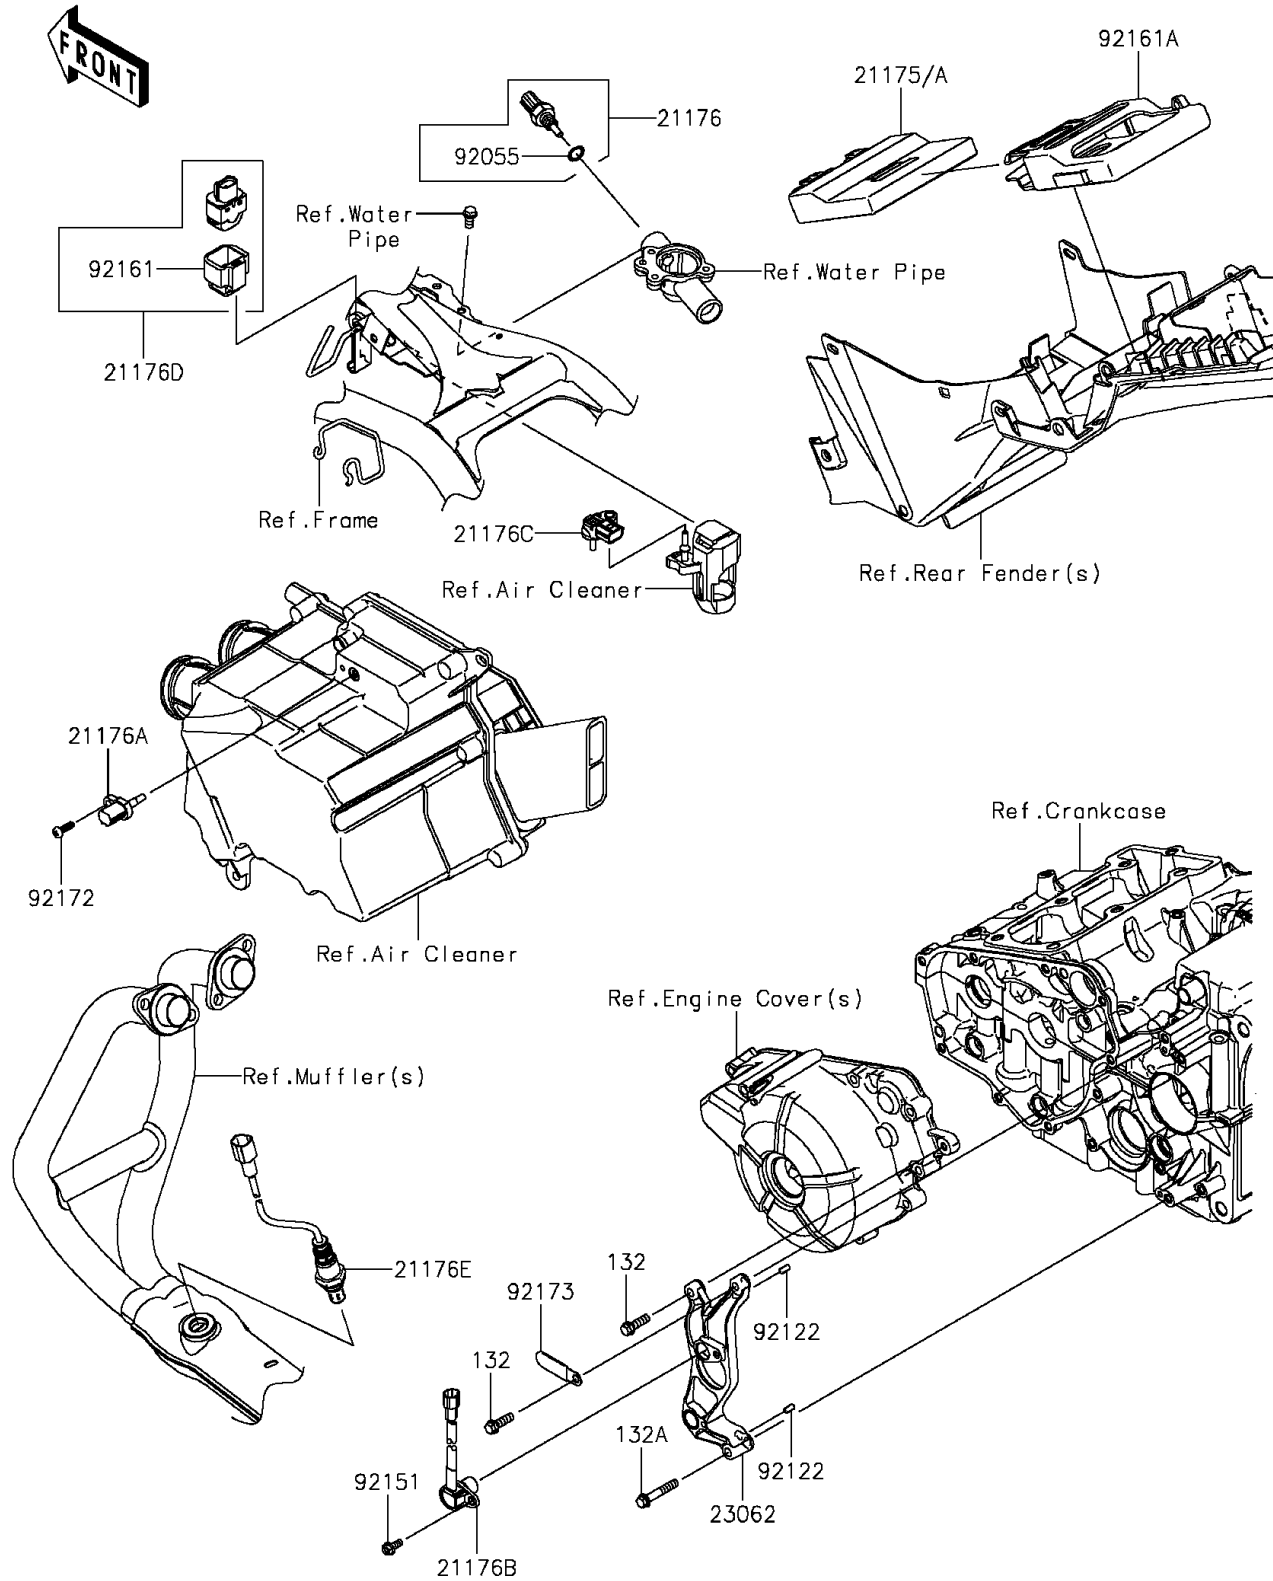

2015 NINJA® 300 PARTS DIAGRAM

Fuel Injection

E1530

2015 NINJA® 300 PARTS LIST

Fuel Injection

ITEM NAME	PART NUMBER	QUANTITY
BOLT-FLANGED-SMALL,6X20 (Ref # 132)	132BA0620	1
BOLT-FLANGED-SMALL,6X35 (Ref # 132A)	132BA0635	1
SENSOR,WATER TEMP (Ref # 21176)	21176-0009	1
SENSOR,AIR TEMPERATURE (Ref # 21176A)	21176-0048	1
SENSOR,SPEED (Ref # 21176B)	21176-0065	1
SENSOR,PRESSURE (Ref # 21176C)	21176-0111	1
SENSOR,VEHICLE-DOWN (Ref # 21176D)	21176-0704	1
SENSOR,OXYGEN (Ref # 21176E)	21176-0720	1
BRACKET-COMP (Ref # 23062)	23062-0741	1
RING-O,9.5X1.9 (Ref # 92055)	92055-0016	1
ROLLER,4X8 (Ref # 92122)	92122-0557	1
BOLT,FLANGED,5X12 (Ref # 92151)	92151-1305	1
DAMPER (Ref # 92161)	92161-0951	1
DAMPER,ECU (Ref # 92161A)	92161-1426	1
SCREW,TAPPING,5X16 (Ref # 92172)	92172-0790	1
CLAMP,L=45 (Ref # 92173)	92173-0194	1
CONTROL UNIT-ELECTRONIC (Ref # 21175)	21175-0945	1
CONTROL UNIT-ELECTRONIC (Ref # 21175A)	21175-0946	1