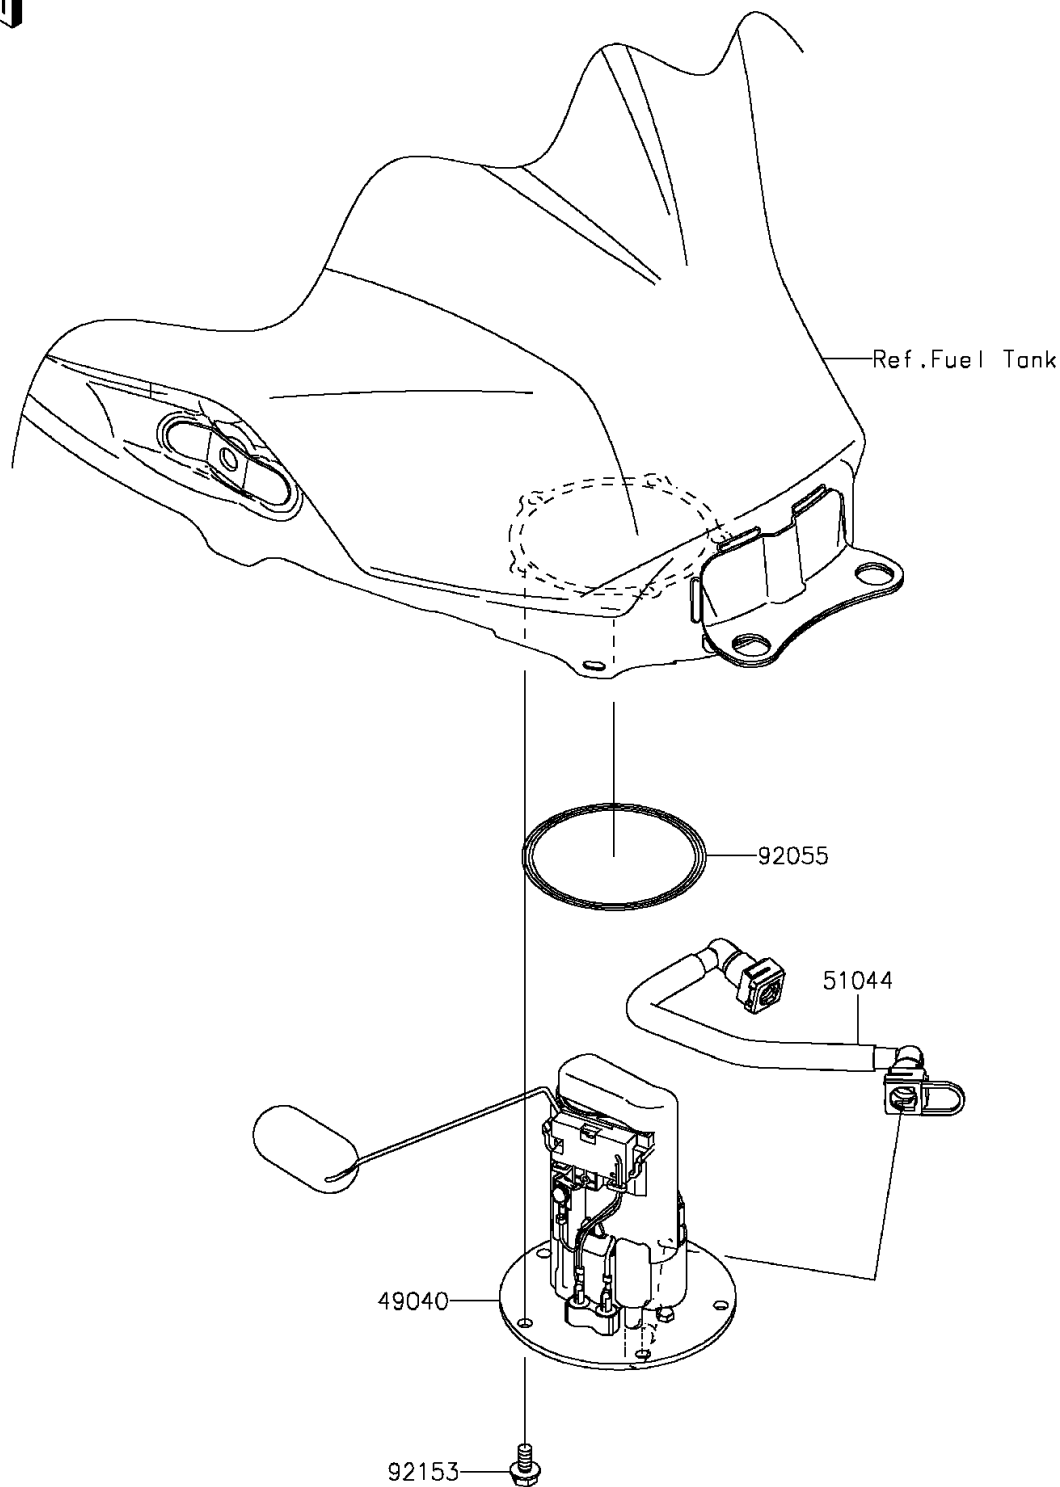

## 2015 NINJA® 300 PARTS DIAGRAM

Fuel Pump

E1520

## 2015 NINJA® 300 PARTS LIST

Fuel Pump

| ITEM NAME                       | PART NUMBER | QUANTITY |
|---------------------------------|-------------|----------|
| PUMP-FUEL (Ref # 49040)         | 49040-0713  | 1        |
| TUBE-ASSY (Ref # 51044)         | 51044-0721  | 1        |
| RING-O,74.6X5.7 (Ref # 92055)   | 92055-0728  | 1        |
| BOLT,FLANGED,6X12 (Ref # 92153) | 92153-1295  | 1        |