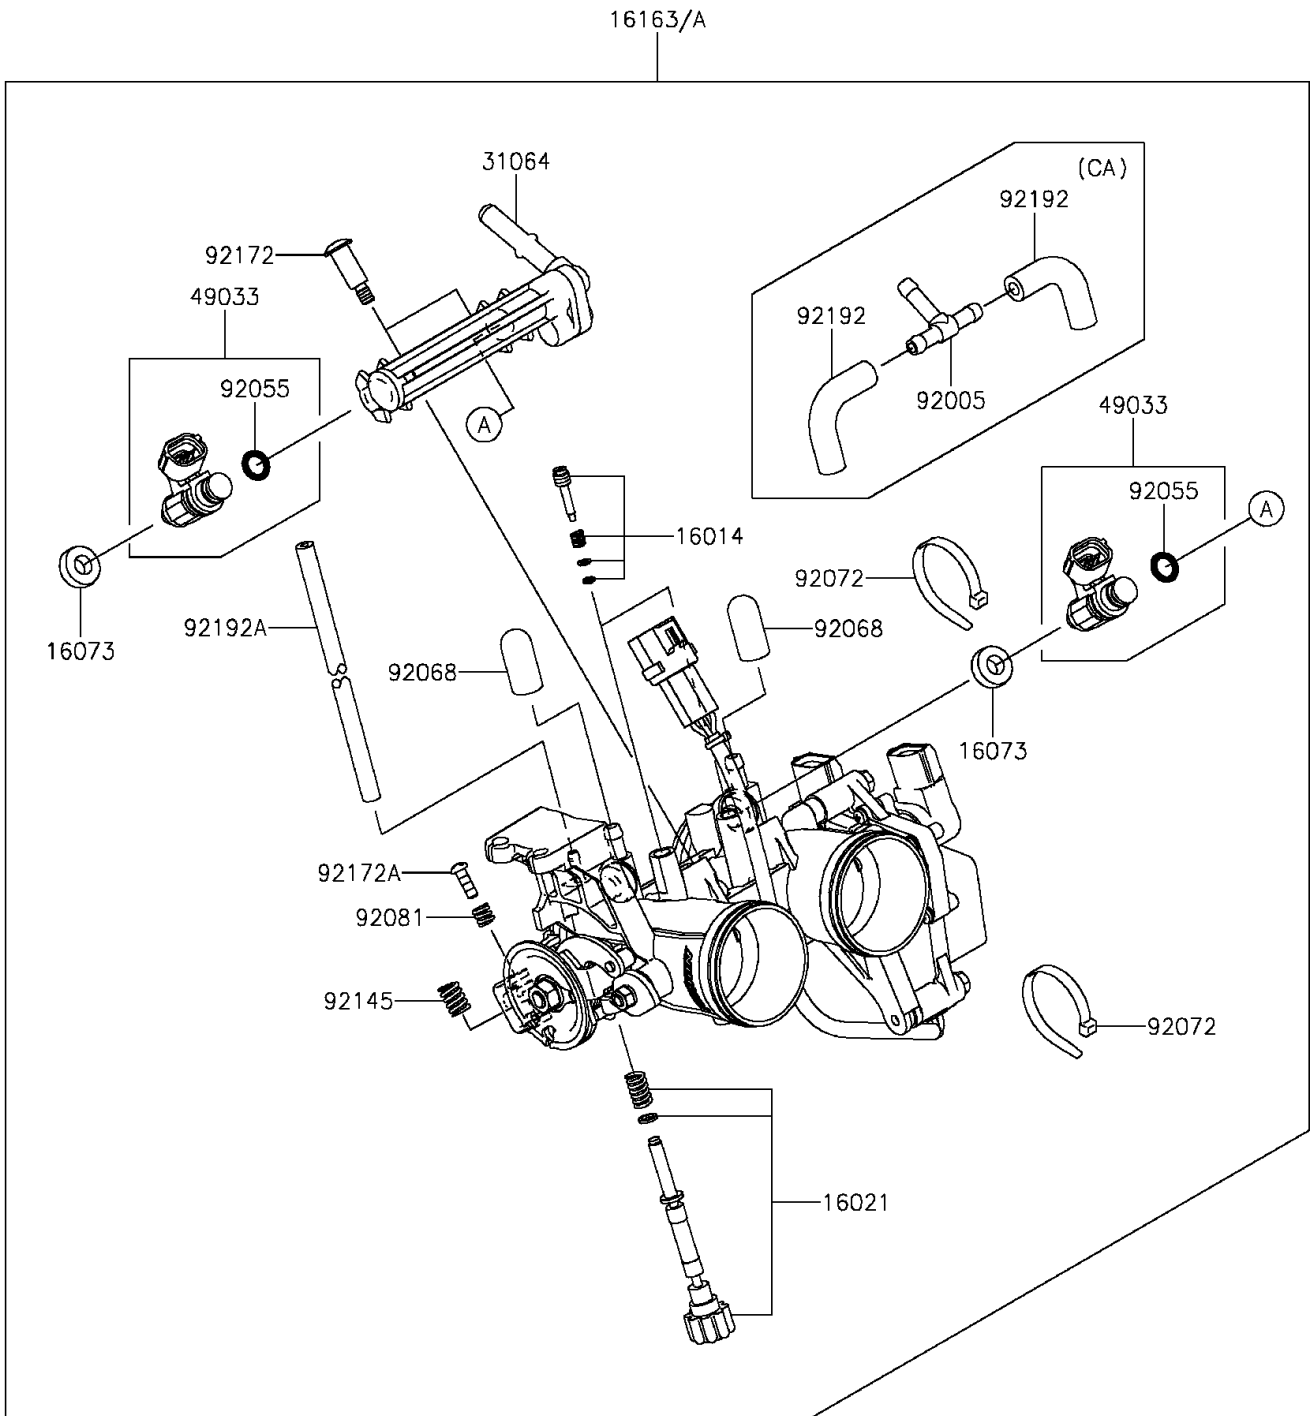

## 2015 NINJA® 300 PARTS DIAGRAM

Throttle

E1510

## 2015 NINJA® 300 PARTS LIST

### Throttle

ITEM NAME	PART NUMBER	QUANTITY
SCREW-PILOT AIR (Ref # 16014)	16014-0002	1
SCREW-THROTTLE STOP (Ref # 16021)	16021-0027	1
INSULATOR (Ref # 16073)	16073-0129	1
PIPE-COMP,FUEL (Ref # 31064)	31064-0164	1
NOZZLE-INJECTION (Ref # 49033)	49033-0558	1
RING-O,INJECTION NOZZLE (Ref # 92055)	92055-0124	1
BAND,SUB-HARNESS (Ref # 92072)	92072-0012	1
SPRING (Ref # 92081)	92081-1620	1
SPRING (Ref # 92145)	92145-0656	1
SCREW,PIPE INJECTION (Ref # 92172)	92172-0064	1
SCREW (Ref # 92172A)	92172-0129	1
TUBE,3X7X200 (Ref # 92192A)	92192-1170	1
THROTTLE-ASSY,TTK32 (Ref # 16163)	16163-0746	1
THROTTLE-ASSY (Ref # 16163A)	16163-0750	1
FITTING,3WAY (Ref # 92005)	92005-0730	1
PLUG,12X25 (Ref # 92068)	92068-006	1
TUBE,53MM (Ref # 92192)	92192-1114	1