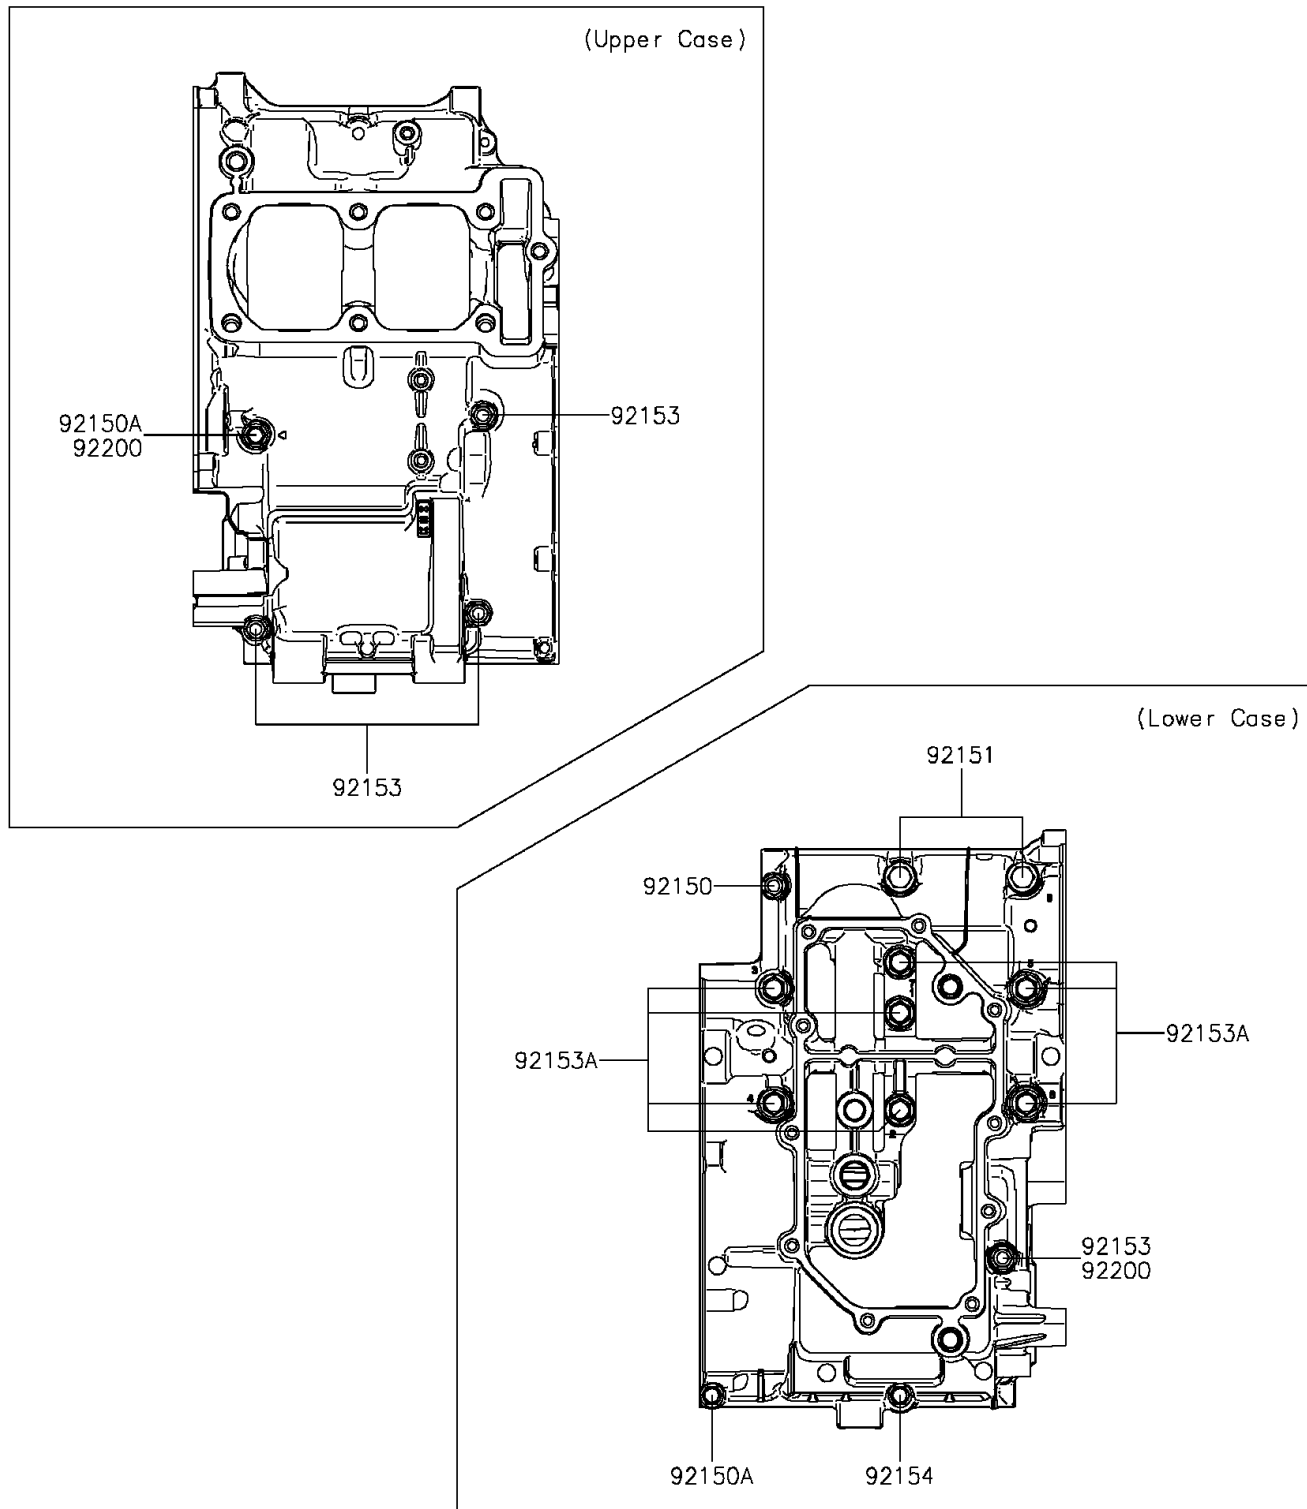

2015 NINJA® 300 PARTS DIAGRAM

Crankcase Bolt Pattern

E1412

2015 NINJA® 300 PARTS LIST

Crankcase Bolt Pattern

| ITEM NAME | PART NUMBER | QUANTITY |
|----------------------------------|-------------|----------|
| BOLT,6X38 (Ref # 92150) | 92150-1301 | 1 |
| BOLT,6X60 (Ref # 92150A) | 92150-1548 | 1 |
| BOLT,8X73 (Ref # 92151) | 92151-1462 | 1 |
| BOLT,6X85,WHITE (Ref # 92153) | 92153-0927 | 1 |
| BOLT,FLANGED,8X90 (Ref # 92153A) | 92153-1632 | 1 |
| BOLT,FLANGED,6X135 (Ref # 92154) | 92154-1189 | 1 |
| WASHER,6.3X13.5X1 (Ref # 92200) | 92200-0788 | 1 |