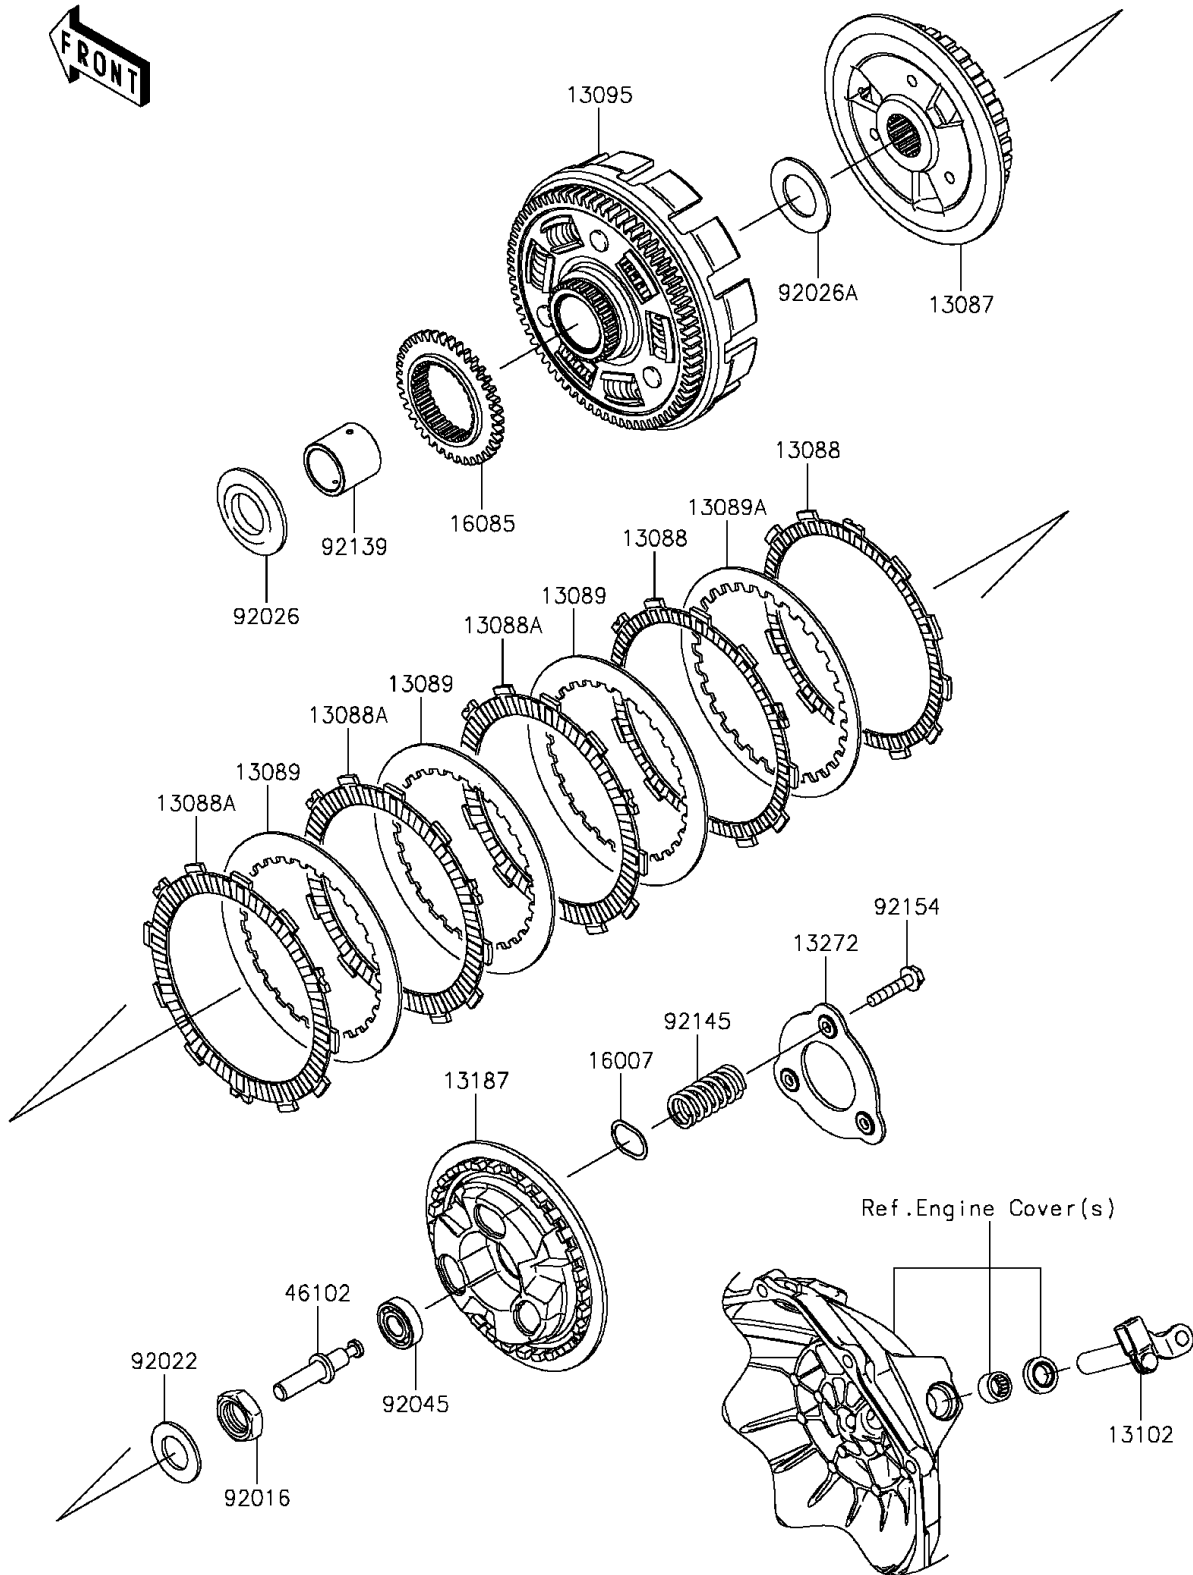

2015 NINJA® 300 PARTS DIAGRAM

Clutch

E1350

2015 NINJA® 300 PARTS LIST

Clutch

ITEM NAME	PART NUMBER	QUANTITY
HUB-CLUTCH (Ref # 13087)	13087-0558	1
PLATE-FRICTION (Ref # 13088)	13088-0557	1
PLATE-FRICTION (Ref # 13088A)	13088-0558	1
PLATE-CLUTCH,T=2.0 (Ref # 13089)	13089-0021	1
PLATE-CLUTCH (Ref # 13089A)	13089-0558	1
HOUSING-COMP-CLUTCH (Ref # 13095)	13095-0561	1
RELEASE-COMP-CLUTCH (Ref # 13102)	13102-0040	1
PLATE-CLUTCH OPERATING (Ref # 13187)	13187-0553	1
PLATE (Ref # 13272)	13272-1303	1
SEAT-SPRING (Ref # 16007)	16007-0708	1
GEAR,OILPUMP DRIVE,38T (Ref # 16085)	16085-0133	1
ROD (Ref # 46102)	46102-0573	1
NUT,20MM (Ref # 92016)	92016-028	1
WASHER,20.3X36X2.3 (Ref # 92022)	92022-1116	1
SPACER,25X52X5.5 (Ref # 92026)	92026-0115	1
SPACER,25.5X44.5X2 (Ref # 92026A)	92026-0734	1
BEARING-BALL (Ref # 92045)	92045-0067	1
BUSHING,25X32X29.1 (Ref # 92139)	92139-0773	1
SPRING (Ref # 92145)	92145-0911	1
BOLT,UPSET,6X30 (Ref # 92154)	92154-0997	1