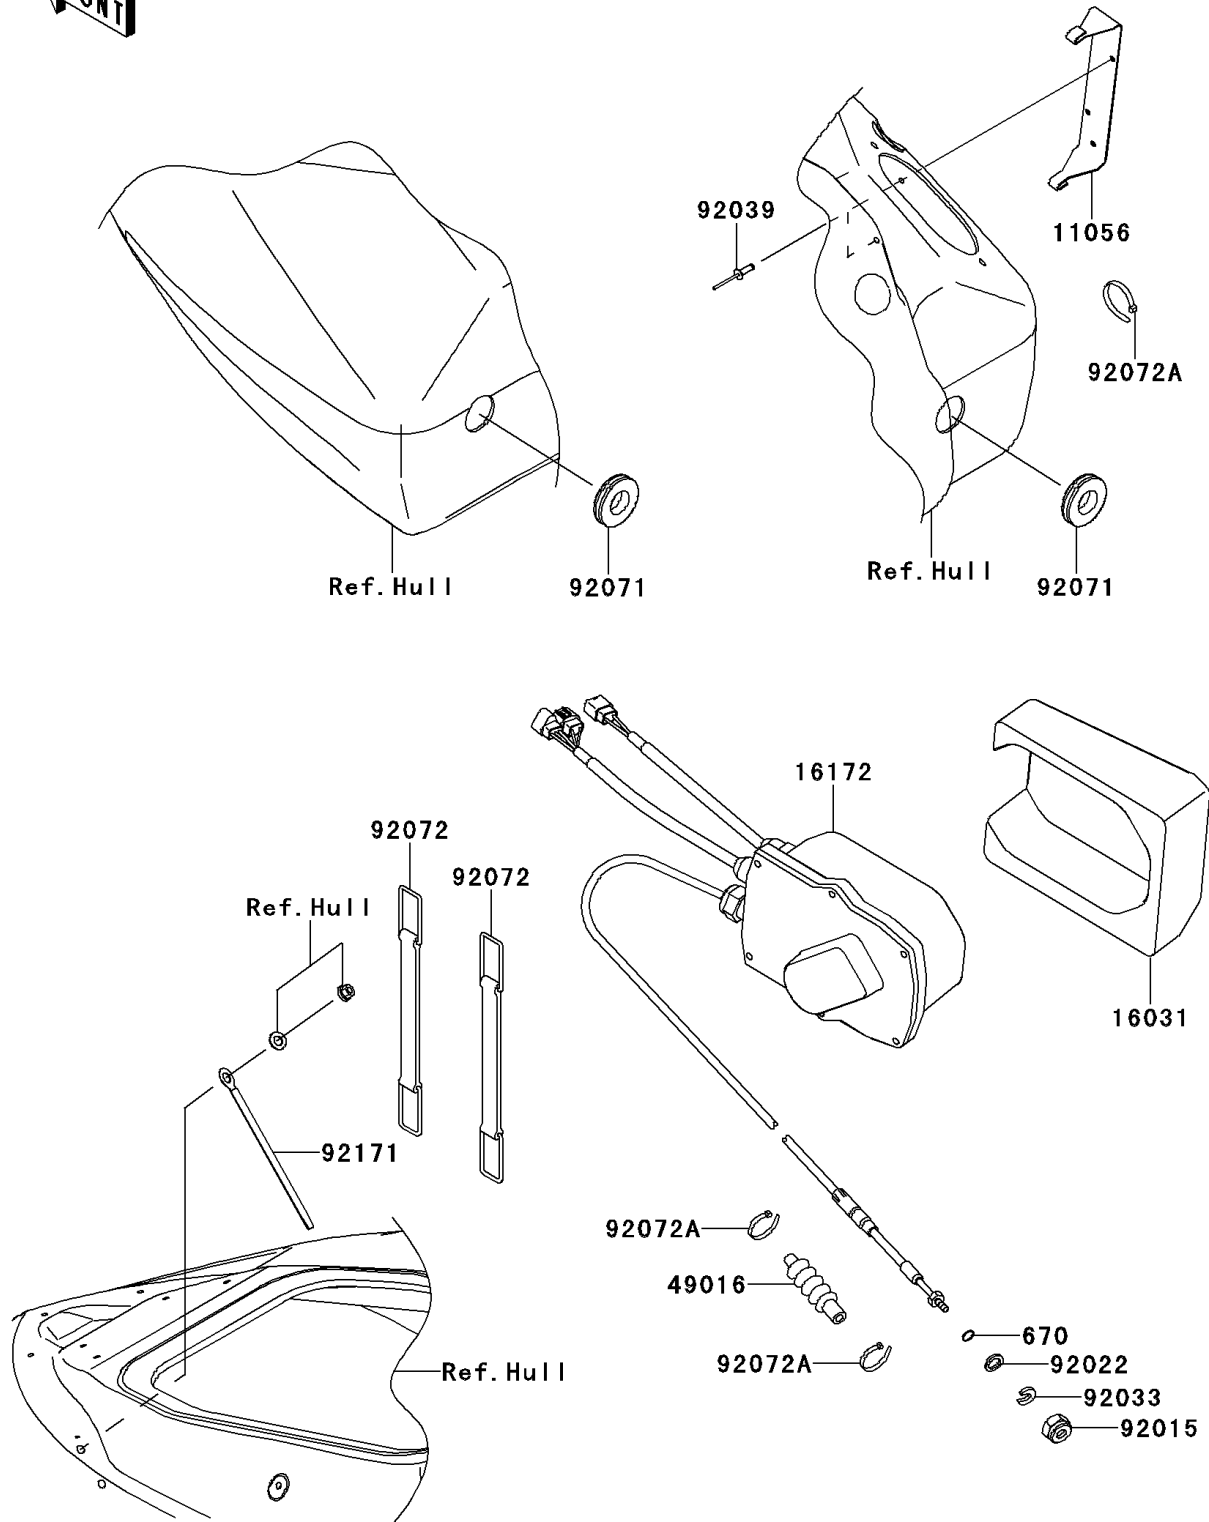

## 2013 Jet Ski® Ultra® 300X PARTS DIAGRAM

Control

F3177

## 2013 Jet Ski® Ultra® 300X PARTS LIST

Control

ITEM NAME	PART NUMBER	QUANTITY
O RING,11MM (Ref # 670)	670B2011	1
BRACKET (Ref # 11056)	11056-0711	1
FLOAT (Ref # 16031)	16031-3993	1
ACTUATOR,JET PUMP (Ref # 16172)	16172-0027	1
COVER-SEAL,TILT CABLE (Ref # 49016)	49016-3702	1
NUT,20MM (Ref # 92015)	92015-526	1
WASHER (Ref # 92022)	92022-535	1
RING-SNAP,7.7X17.5X3.0 (Ref # 92033)	92033-3737	1
RIVET (Ref # 92039)	92039-3714	1
GROMMET (Ref # 92071)	92071-3840	1
BAND,BATTERY (Ref # 92072)	92072-3841	1
BAND,L=100.08 (Ref # 92072A)	92072-3882	1
CLAMP,L=150 (Ref # 92171)	92171-3717	1