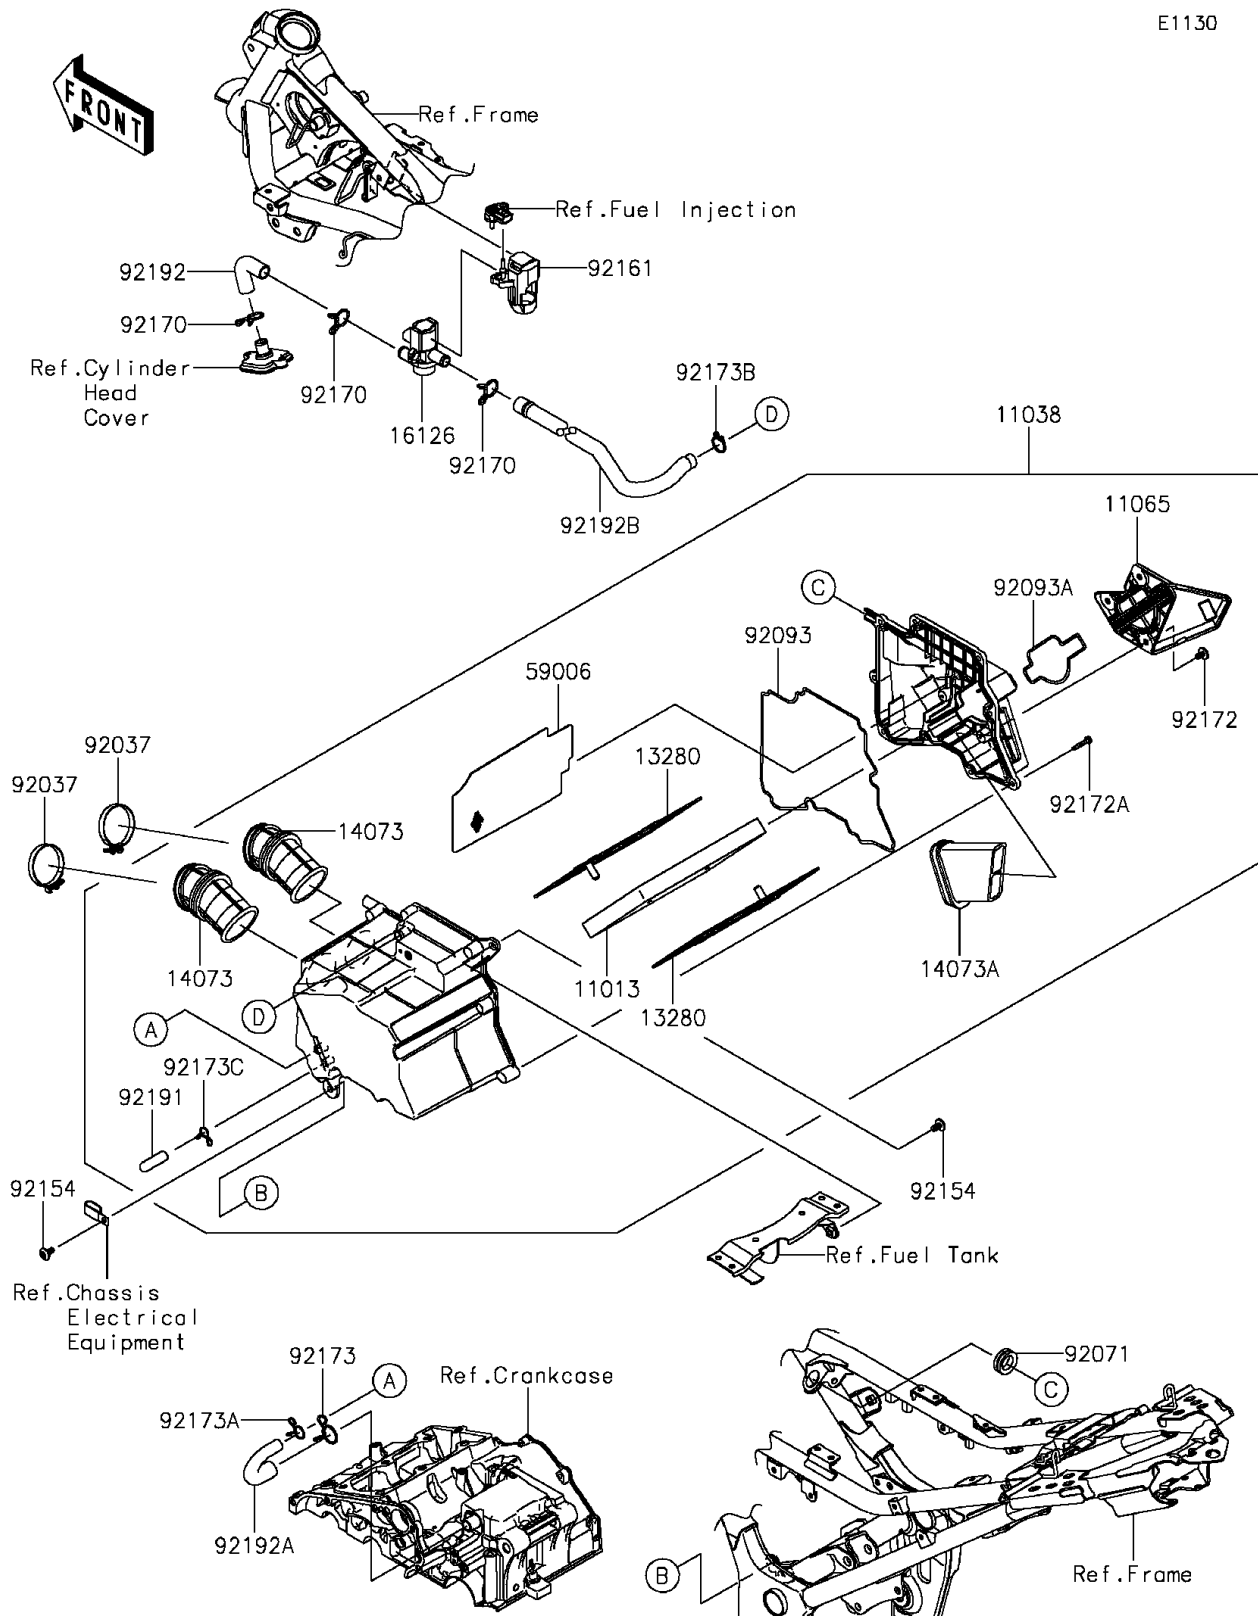

2015 NINJA® 300 PARTS DIAGRAM

Air Cleaner

E1130

2015 NINJA® 300 PARTS LIST

Air Cleaner

ITEM NAME	PART NUMBER	QUANTITY
ELEMENT-AIR FILTER (Ref # 11013)	11013-0020	1
CASE-ASSY-AIR FILTER (Ref # 11038)	11038-0043	1
CAP (Ref # 11065)	11065-0749	1
HOLDER,ELEMENT (Ref # 13280)	13280-0226	1
DUCT,THROTTLE BODY (Ref # 14073)	14073-0733	1
DUCT,INTAKE (Ref # 14073A)	14073-0762	1
VALVE,AIR CUT (Ref # 16126)	16126-0039	1
ARRESTER-FLAME (Ref # 59006)	59006-0014	1
CLAMP,55MM (Ref # 92037)	92037-1486	1
GROMMET (Ref # 92071)	92071-0709	1
SEAL,CASE-AIR FILTER (Ref # 92093)	92093-0078	1
SEAL,CAP (Ref # 92093A)	92093-0144	1
BOLT,SOCKET,6X12 (Ref # 92154)	92154-0951	1
DAMPER,ACV (Ref # 92161)	92161-1424	1
CLAMP (Ref # 92170)	92170-1017	1
SCREW,6X10 (Ref # 92172)	92172-0005	1
SCREW,TAPPING,5X25 (Ref # 92172A)	92172-0296	1
CLAMP,20MM (Ref # 92173)	92173-0190	1
CLAMP,14MM (Ref # 92173A)	92173-0192	1
CLAMP,18MM (Ref # 92173B)	92173-0193	1
CLAMP,11.6MM (Ref # 92173C)	92173-0198	1
TUBE,8X12X40 (Ref # 92191)	92191-1795	1
TUBE,ACV-HEAD (Ref # 92192)	92192-0902	1
TUBE,BREATHER (Ref # 92192A)	92192-1097	1
TUBE,ACV-A/C (Ref # 92192B)	92192-1231	1