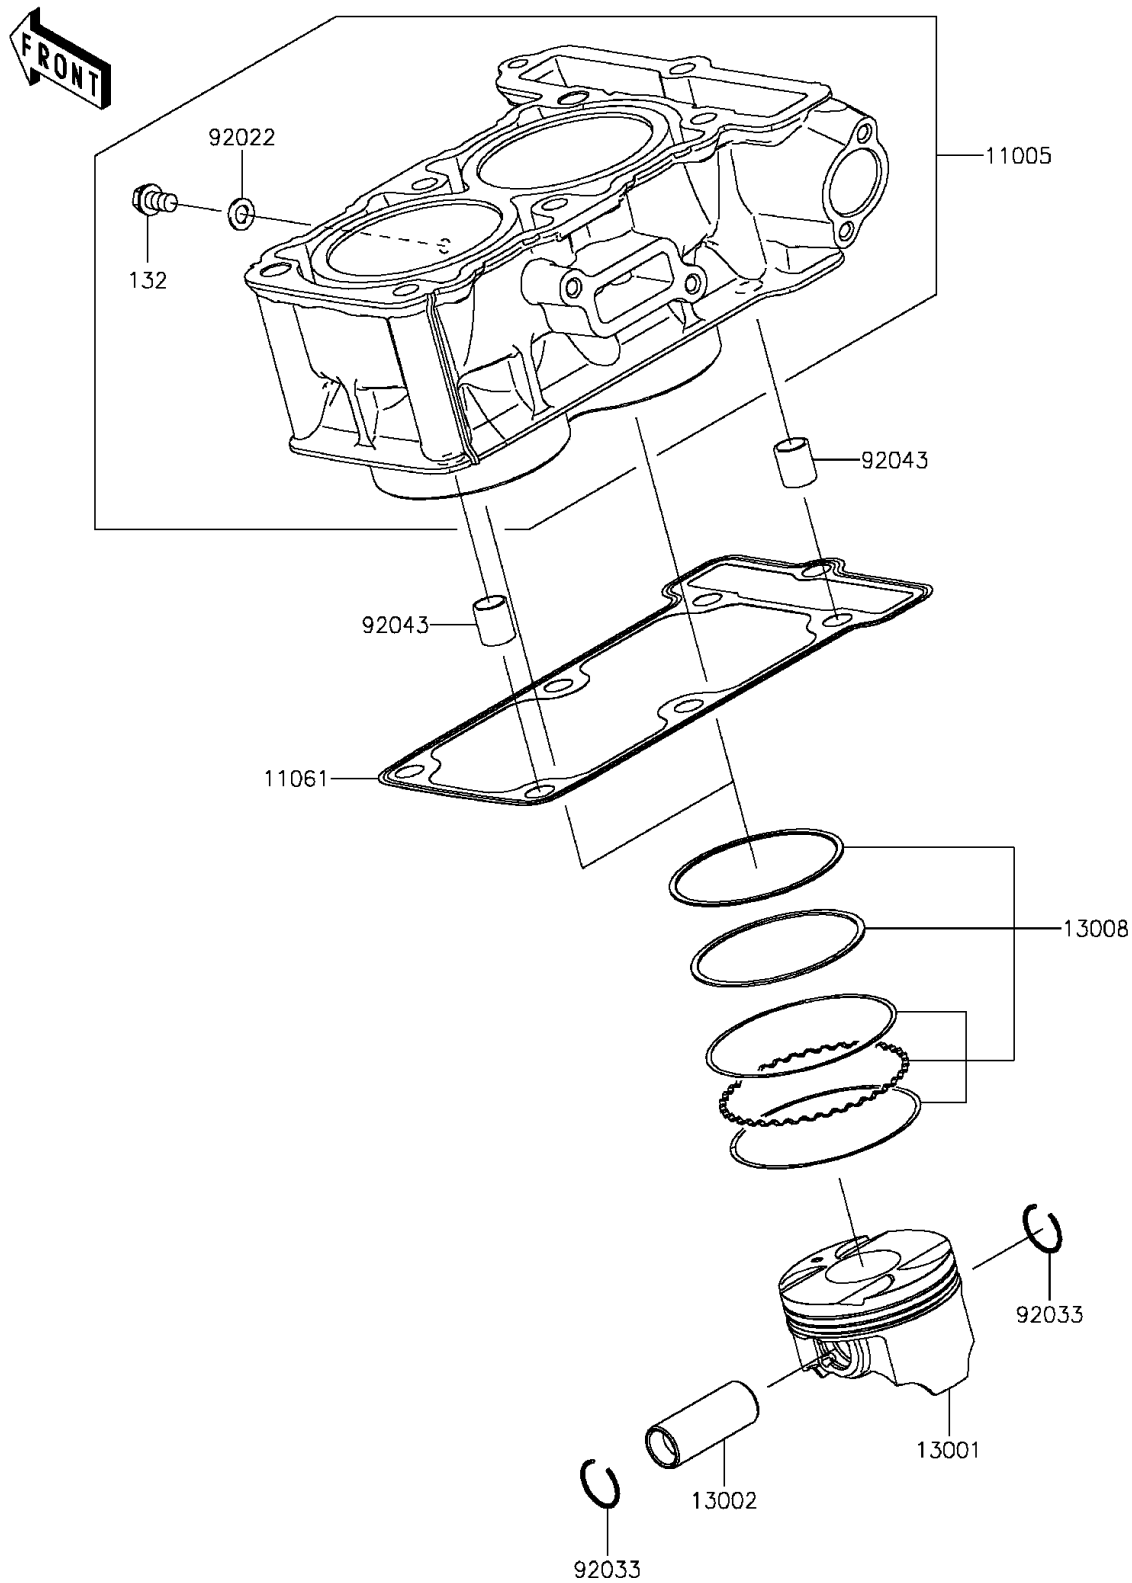

## 2015 NINJA® 300 PARTS DIAGRAM

Cylinder/Piston(s)

E1120

## 2015 NINJA® 300 PARTS LIST

Cylinder/Piston(s)

ITEM NAME	PART NUMBER	QUANTITY
BOLT-FLANGED-SMALL,6X10 (Ref # 132)	132BB0610	1
CYLINDER-ENGINE (Ref # 11005)	11005-0619	1
GASKET,CYLINDER BASE (Ref # 11061)	11061-0790	1
PISTON-ENGINE (Ref # 13001)	13001-0742	1
PIN-PISTON (Ref # 13002)	13002-0710	1
RING-SET-PISTON (Ref # 13008)	13008-0047	1
WASHER,6.2X11X1 (Ref # 92022)	92022-304	1
RING-SNAP,PISTON PIN (Ref # 92033)	92033-0732	1
PIN,8.2X10X14 (Ref # 92043)	92043-1264	1