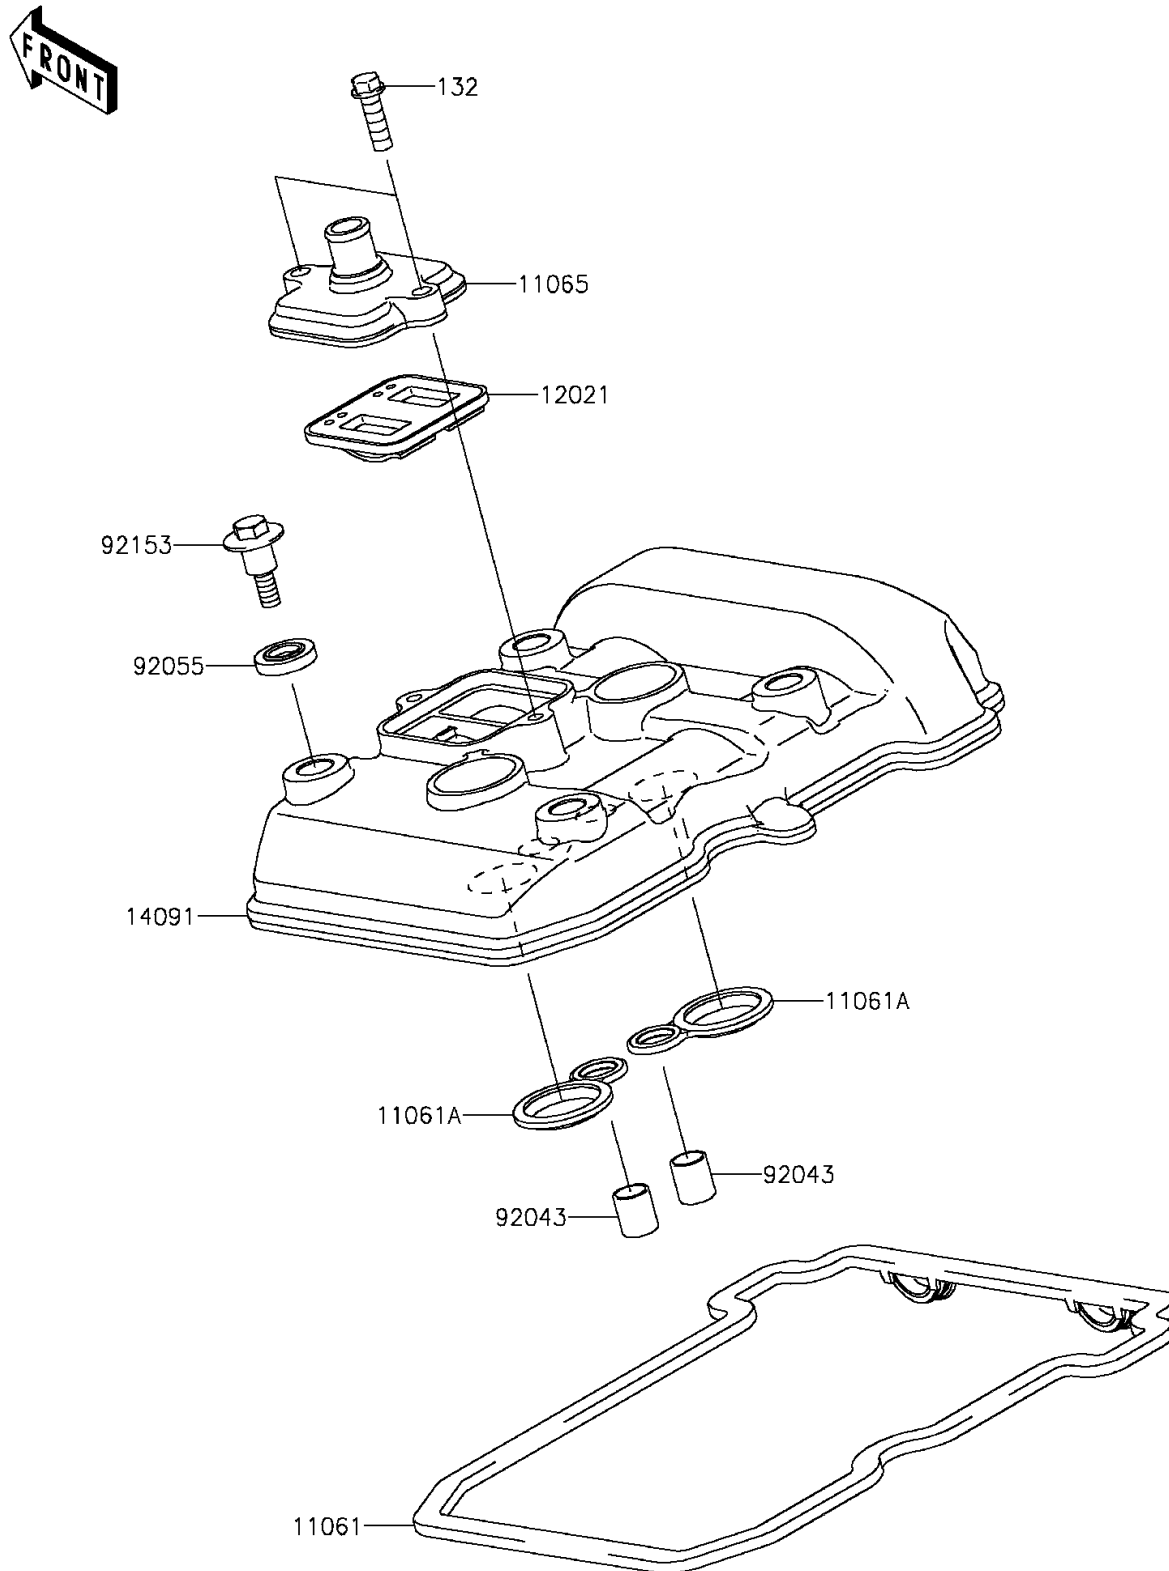

## 2015 NINJA® 300 PARTS DIAGRAM

Cylinder Head Cover

E1112

## 2015 NINJA® 300 PARTS LIST

Cylinder Head Cover

ITEM NAME	PART NUMBER	QUANTITY
BOLT-FLANGED-SMALL,6X20 (Ref # 132)	132BA0620	1
GASKET,CYLINDER HEAD COVER (Ref # 11061)	11061-0282	1
GASKET,PLUG HOLE (Ref # 11061A)	11061-0283	1
CAP (Ref # 11065)	11065-0349	1
VALVE-ASSY-REED (Ref # 12021)	12021-0708	1
COVER,CYLINDER HEAD (Ref # 14091)	14091-0724	1
PIN,10.1X12X14 (Ref # 92043)	92043-4009	1
RING-O,HEAD COVER BOLT (Ref # 92055)	92055-0195	1
BOLT,HEAD COVER (Ref # 92153)	92153-0793	1