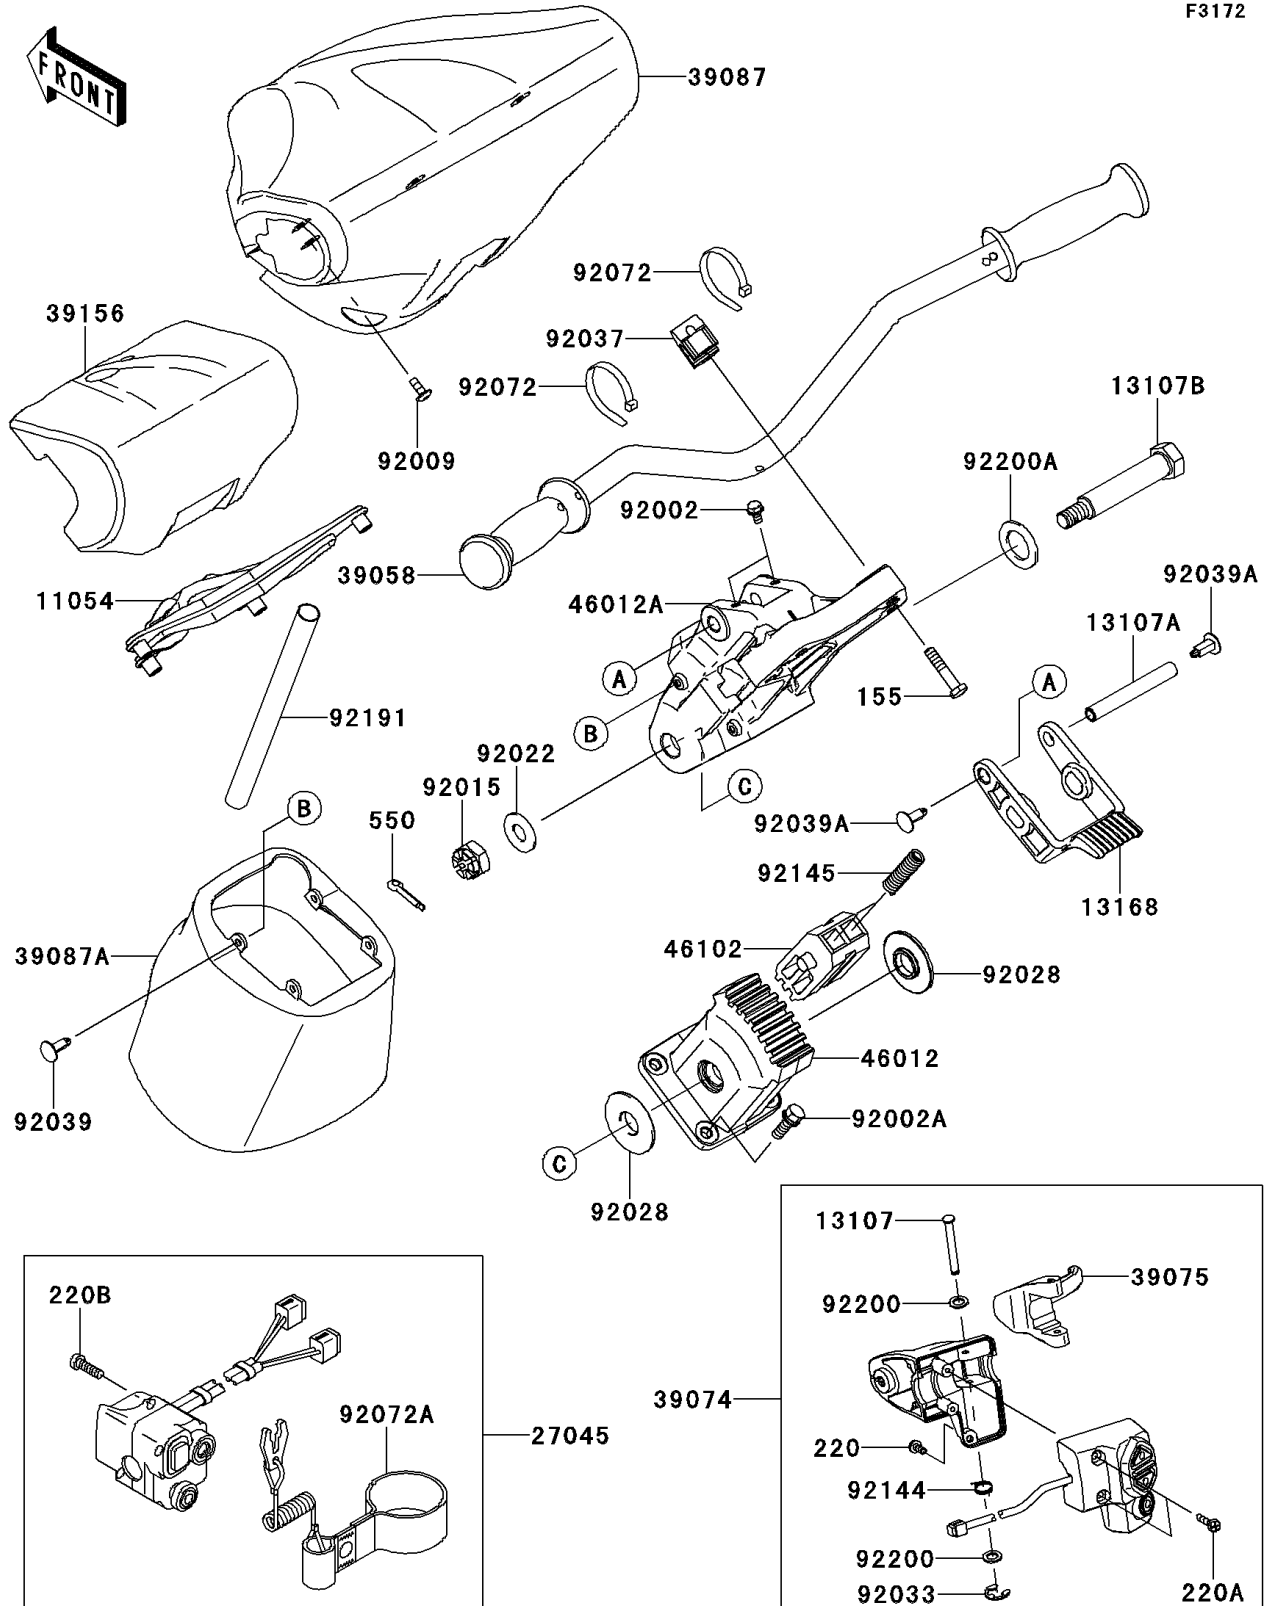

2013 Jet Ski® Ultra® 300X PARTS DIAGRAM

Handlebar

F3172

2013 Jet Ski® Ultra® 300X PARTS LIST

Handlebar

ITEM NAME	PART NUMBER	QUANTITY
BOLT-WSP-SMALL,8X50 (Ref # 155)	155R0850	1
SCREW-PAN-CROS,5X14 (Ref # 220)	220R0514	1
SCREW-PAN-CROS,5X25 (Ref # 220A)	220R0525	1
SCREW-PAN-CROS,5X30 (Ref # 220B)	220R0530	1
PIN-COTTER,3X35 (Ref # 550)	550S3035	1
BRACKET,HANDLE PAD (Ref # 11054)	11054-3710	1
SHAFT (Ref # 13107)	13107-3766	1
SHAFT (Ref # 13107A)	13107-3795	1
SHAFT,HANDLE HOLDER PIVOT (Ref # 13107B)	13107-3803	1
LEVER (Ref # 13168)	13168-3754	1
SWITCH-ASSY,STOP&START (Ref # 27045)	27045-3767	1
HANDLE-COMP,F.BLACK (Ref # 39058)	39058-3746-6Z	1
LEVER-ASSY-THROTTLE (Ref # 39074)	39074-3729	1
LEVER-THROTTLE (Ref # 39075)	39075-3715	1
PAD-HANDLE,F.BLACK (Ref # 39087)	39087-3735-6Z	1
PAD-HANDLE,F.BLACK (Ref # 39087A)	39087-3737-6Z	1
PAD,HANDLE (Ref # 39156)	39156-3851	1
HOLDER-HANDLE,LWR (Ref # 46012)	46012-3730	1
HOLDER-HANDLE,UPP (Ref # 46012A)	46012-3733	1
ROD,HANDLE POSITION (Ref # 46102)	46102-3733	1
BOLT,6X12 (Ref # 92002)	92002-3763	1
BOLT,8X25 (Ref # 92002A)	92002-3774	1
SCREW,6X20 (Ref # 92009)	92009-3781	1
NUT,CASTLE,14MM (Ref # 92015)	92015-3805	1
WASHER,15X34X2.0 (Ref # 92022)	92022-3738	1
BUSHING (Ref # 92028)	92028-3743	1
RING-SNAP (Ref # 92033)	92033-3723	1
CLAMP,HANDLEBAR (Ref # 92037)	92037-503	1
RIVET (Ref # 92039)	92039-3787	1

2013 Jet Ski® Ultra® 300X PARTS LIST

Handlebar

ITEM NAME	PART NUMBER	QUANTITY
RIVET (Ref # 92039A)	92039-3788	1
BAND,L=188.85 (Ref # 92072)	92072-0105	1
BAND,TETHER SWITCH (Ref # 92072A)	92072-3809	1
SPRING (Ref # 92144)	92144-3749	1
SPRING (Ref # 92145)	92145-3723	1
TUBE,22X24X200 (Ref # 92191)	92191-3792	1
WASHER (Ref # 92200)	92200-3738	1
WASHER,21X34X2 (Ref # 92200A)	92200-3802	1