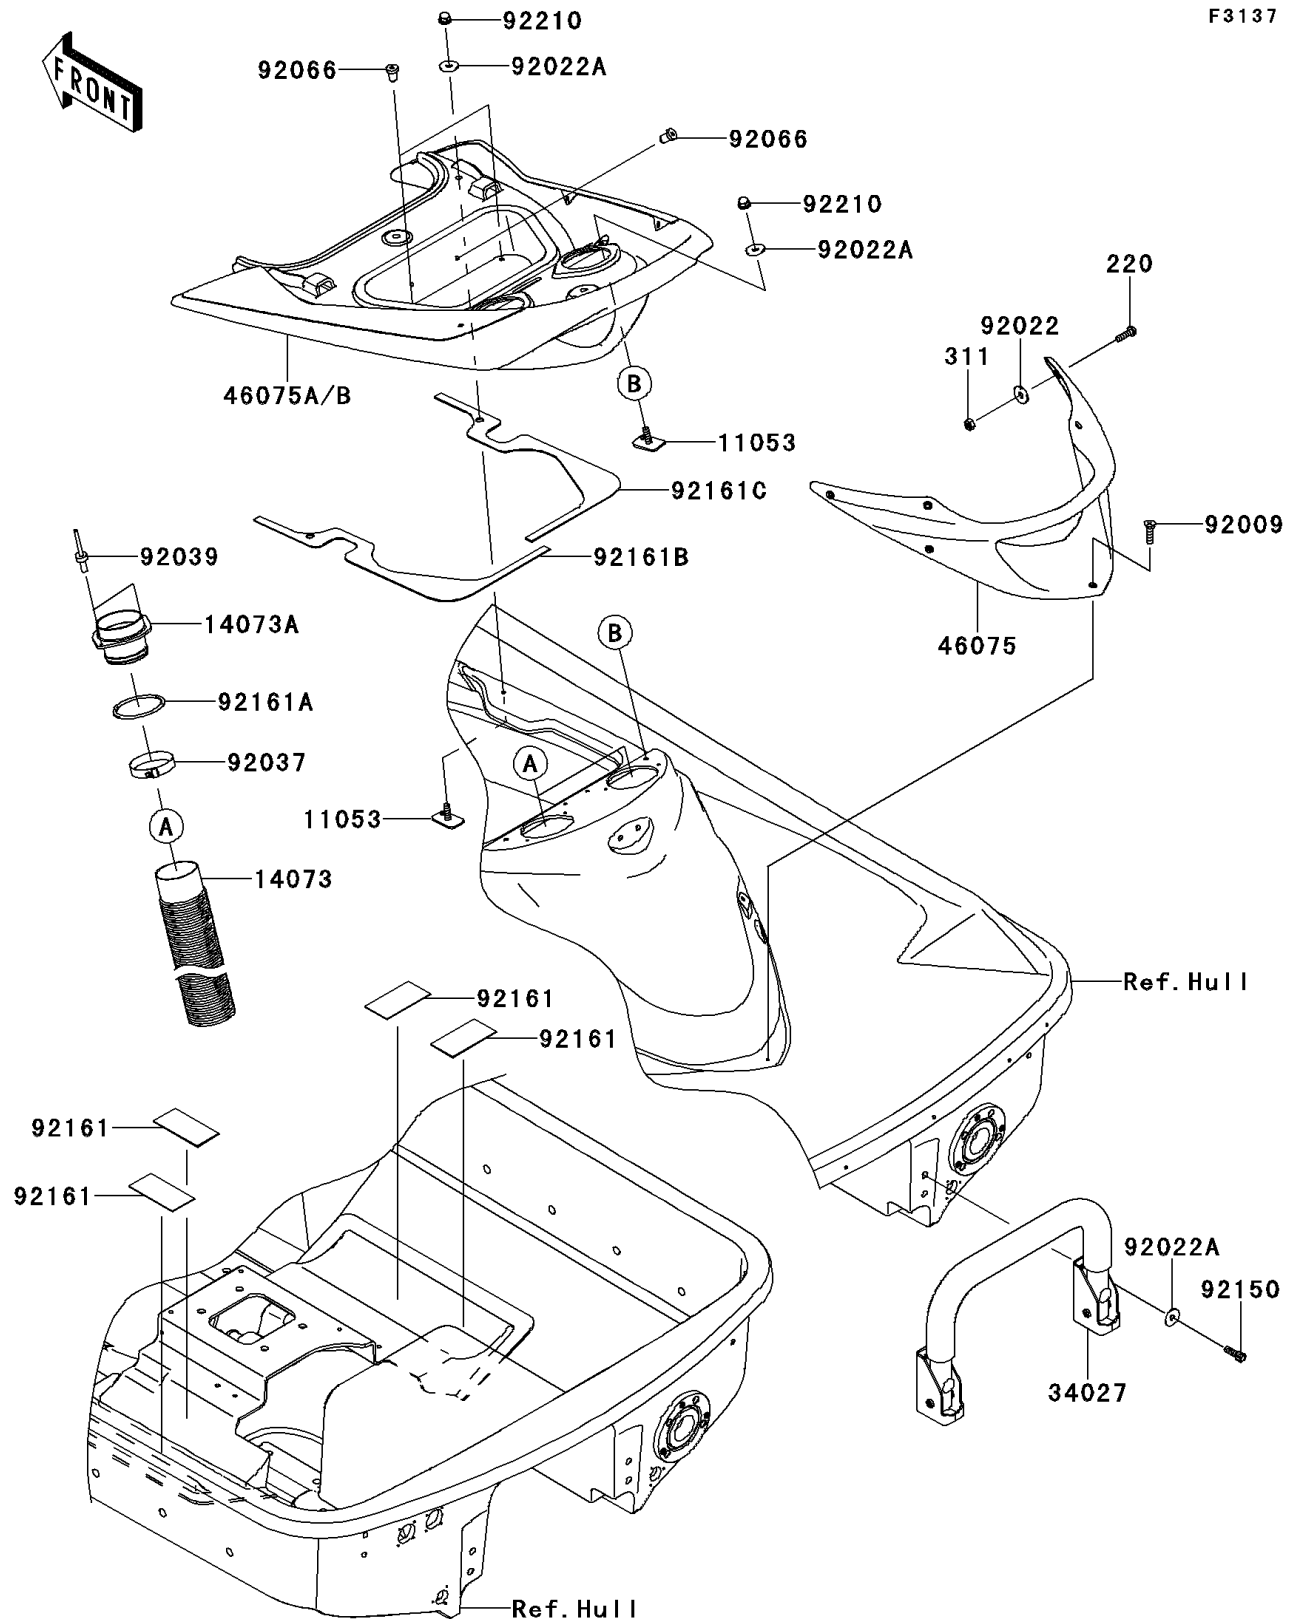

2013 Jet Ski® Ultra® 300X PARTS DIAGRAM

Hull Rear Fittings

F3137

2013 Jet Ski® Ultra® 300X PARTS LIST

Hull Rear Fittings

ITEM NAME	PART NUMBER	QUANTITY
SCREW-PAN-CROS,6X20 (Ref # 220)	220R0620	1
NUT-HEX,6MM (Ref # 311)	311AA0600	1
BRACKET (Ref # 11053)	11053-3776	1
DUCT,L=800 (Ref # 14073)	14073-3804	1
DUCT (Ref # 14073A)	14073-3805	1
STEP-ASSY (Ref # 34027)	34027-0067	1
GRIP,HANDLE (Ref # 46075)	46075-3765	1
GRIP,RR,UPP,C.L.GREEN (Ref # 46075A)	46075-3766-367	1
GRIP,RR,UPP,P.C.YELLOW (Ref # 46075B)	46075-3766-823	1
SCREW,TAPPING,6X20 (Ref # 92009)	92009-3842	1
WASHER,6.5X20X1.6 (Ref # 92022)	92022-1557	1
WASHER,6.5X20X1.5 (Ref # 92022A)	92022-3710	1
CLAMP (Ref # 92037)	92037-3738	1
RIVET (Ref # 92039)	92039-3775	1
PLUG (Ref # 92066)	92066-3773	1
BOLT,SOCKET,6X18 (Ref # 92150)	92150-3775	1
DAMPER (Ref # 92161)	92161-3728	1
DAMPER (Ref # 92161A)	92161-3769	1
DAMPER (Ref # 92161B)	92161-3781	1
DAMPER (Ref # 92161C)	92161-3782	1
NUT,CAP,6MM (Ref # 92210)	92210-3785	1