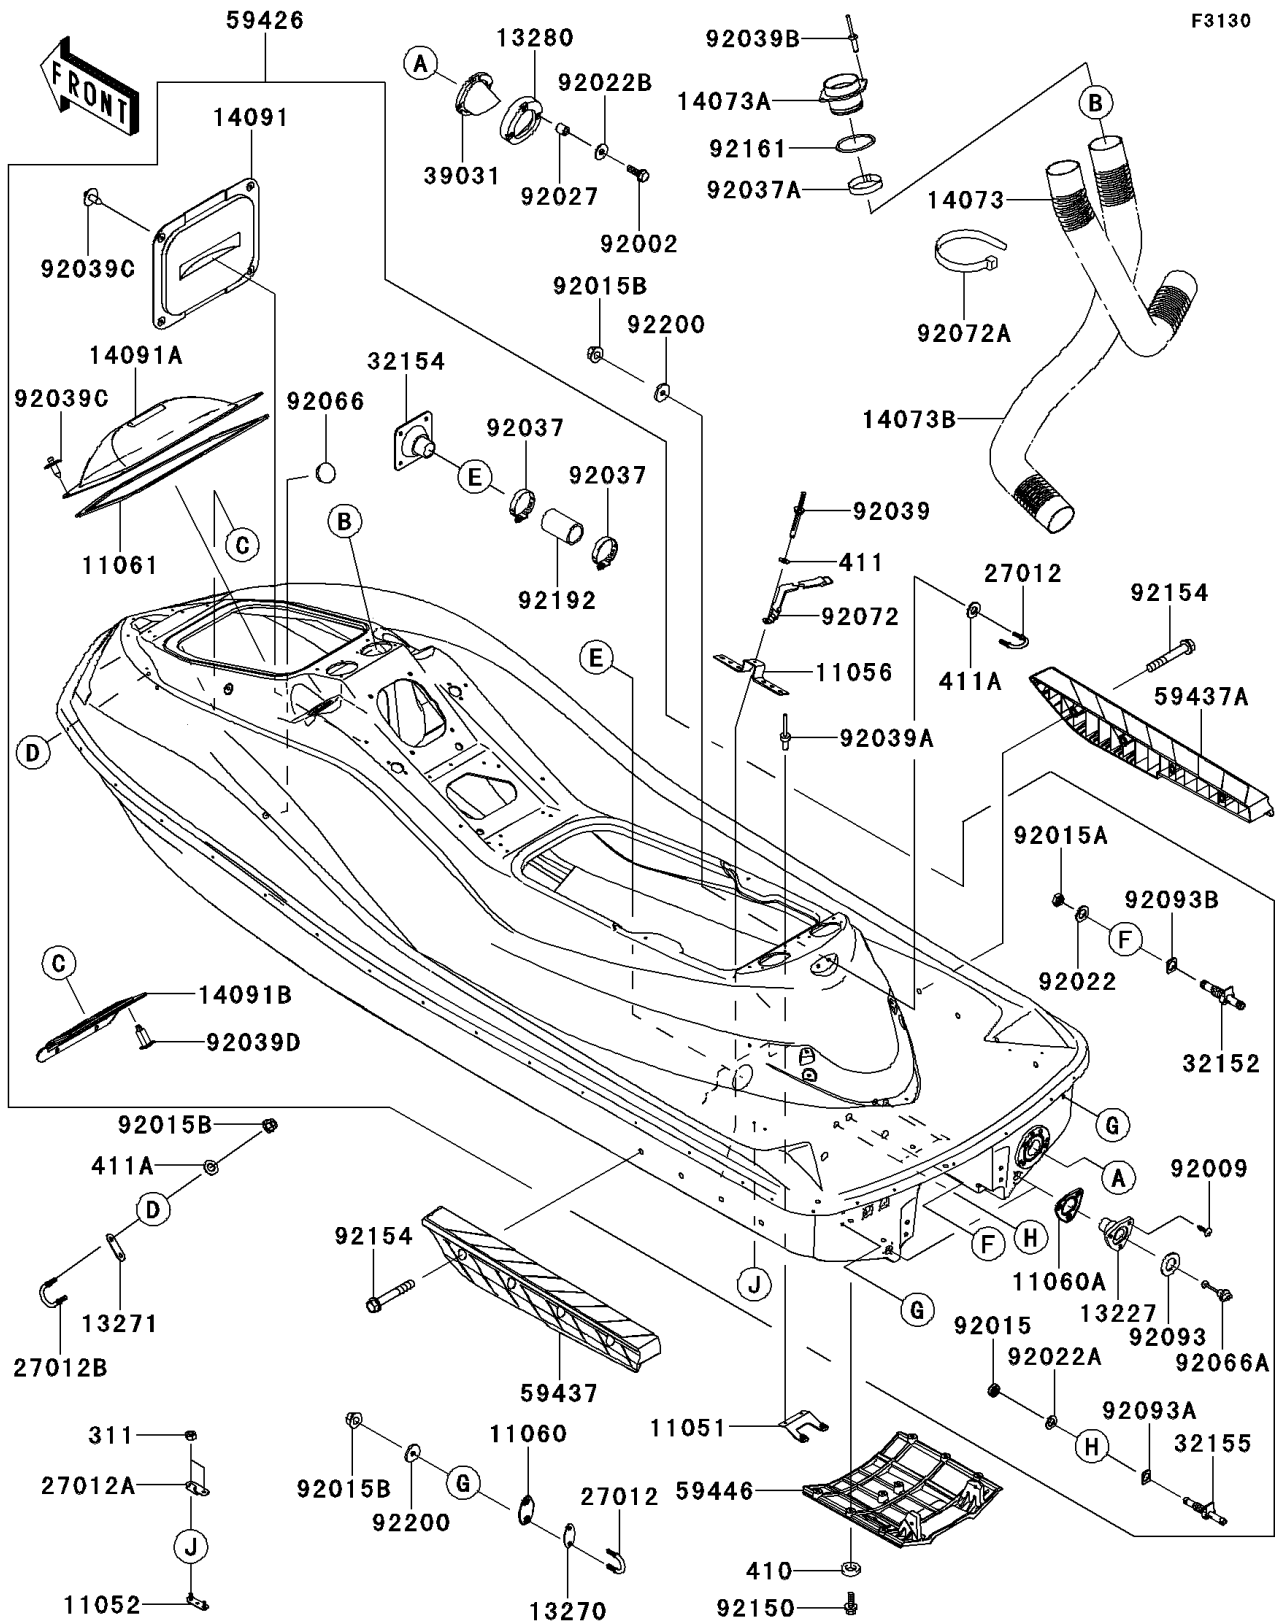

2013 Jet Ski® Ultra® 300X PARTS DIAGRAM

Hull