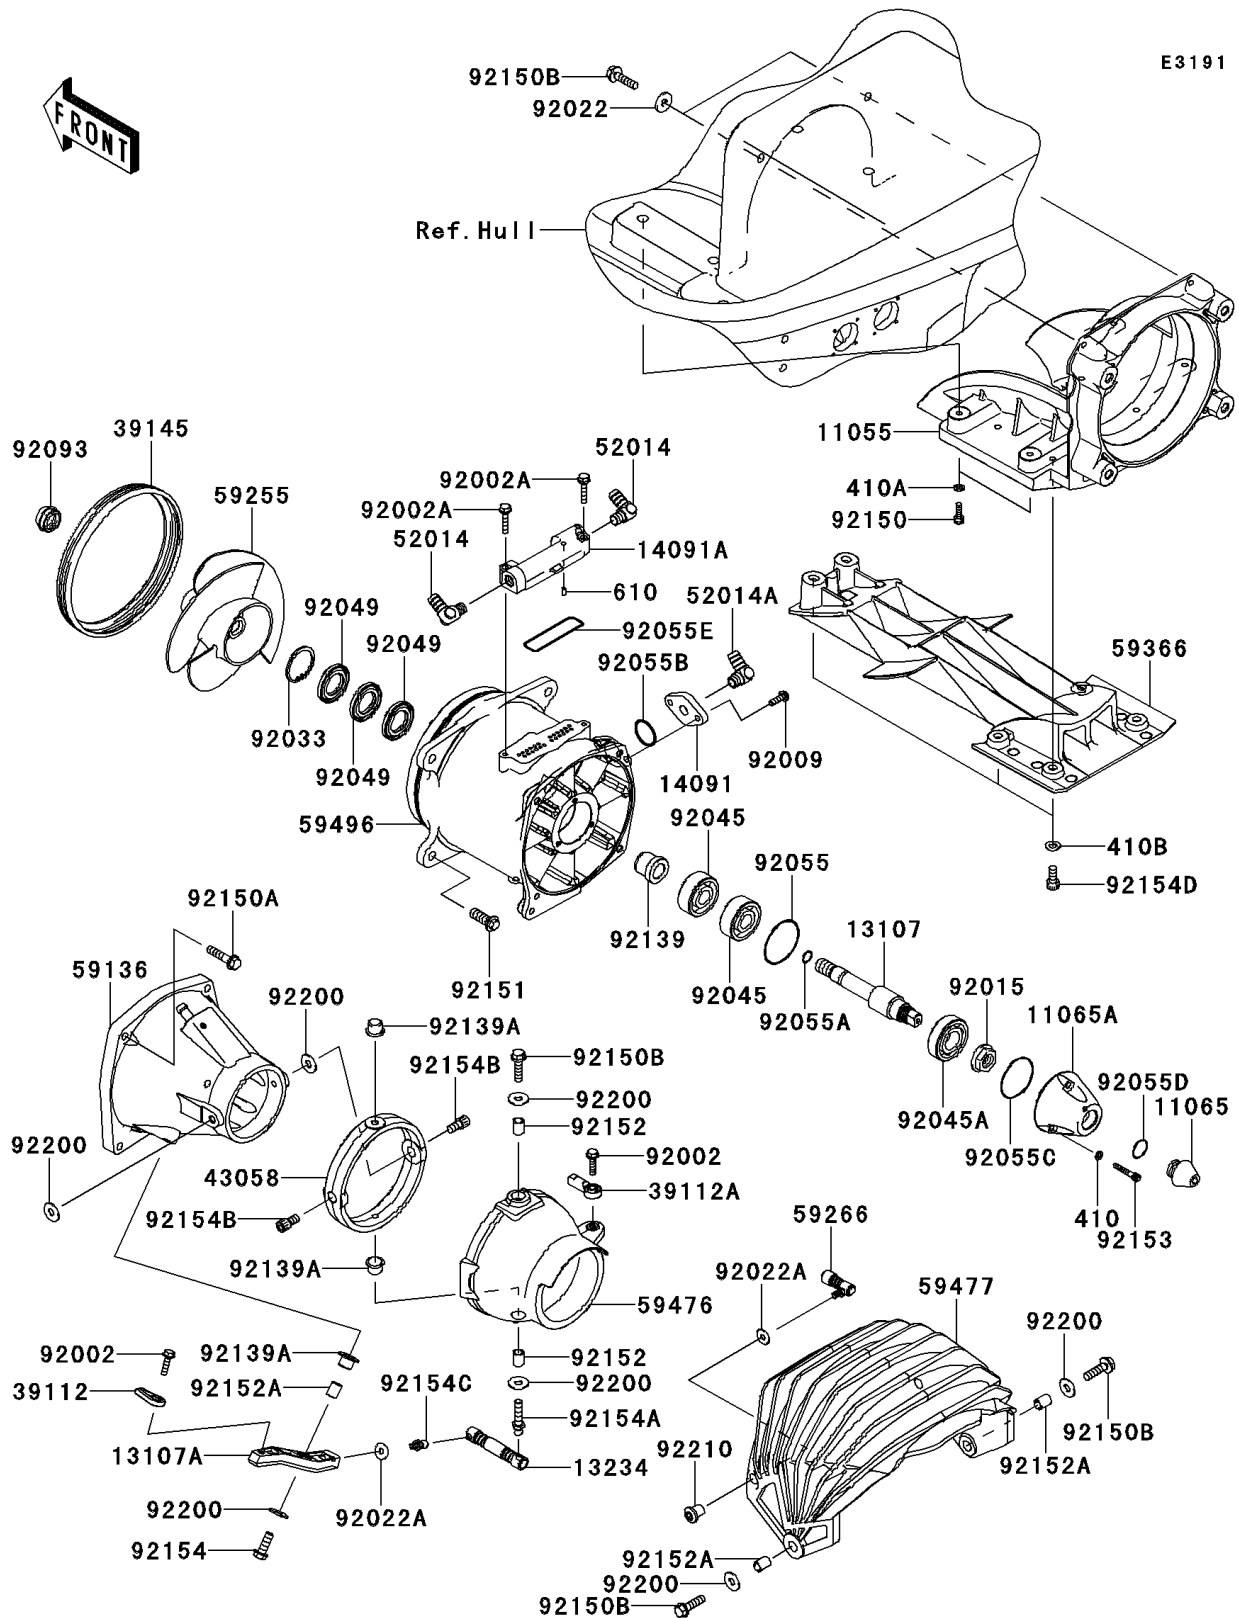

2013 Jet Ski® Ultra® 300X PARTS DIAGRAM

Jet Pump

2013 Jet Ski® Ultra® 300X PARTS LIST

Jet Pump

| ITEM NAME | PART NUMBER | QUANTITY |
|------------------------------------|-------------|----------|
| BRACKET,PUMP (Ref # 11055) | 11055-3710 | 1 |
| CAP (Ref # 11065) | 11065-0826 | 1 |
| CAP (Ref # 11065A) | 11065-3733 | 1 |
| SHAFT (Ref # 13107) | 13107-0764 | 1 |
| SHAFT (Ref # 13107A) | 13107-3804 | 1 |
| SHAFT-COMP (Ref # 13234) | 13234-3712 | 1 |
| COVER,COOLING TUBE (Ref # 14091) | 14091-3808 | 1 |
| COVER,VANE GUIDE (Ref # 14091A) | 14091-3817 | 1 |
| RODEND-TIE (Ref # 39112) | 39112-3703 | 1 |
| RODEND-TIE (Ref # 39112A) | 39112-3707 | 1 |
| TRIM-SEAL (Ref # 39145) | 39145-3809 | 1 |
| RING (Ref # 43058) | 43058-3735 | 1 |
| ELBOW (Ref # 52014) | 52014-3711 | 1 |
| ELBOW (Ref # 52014A) | 52014-3727 | 1 |
| NOZZLE-PUMP (Ref # 59136) | 59136-3768 | 1 |
| IMPELLER-COMP (Ref # 59255) | 59255-3740 | 1 |
| JOINT-BALL (Ref # 59266) | 59266-3710 | 1 |
| GRATE (Ref # 59366) | 59366-3724 | 1 |
| NOZZLE-STRG (Ref # 59476) | 59476-0063 | 1 |
| BUCKET-REVERSE (Ref # 59477) | 59477-3713 | 1 |
| VANE-GUIDE (Ref # 59496) | 59496-3767 | 1 |
| BOLT,6X25 (Ref # 92002) | 92002-3714 | 1 |
| BOLT,6X30 (Ref # 92002A) | 92002-3726 | 1 |
| SCREW,6X20 (Ref # 92009) | 92009-3848 | 1 |
| NUT,18MM (Ref # 92015) | 92015-1512 | 1 |
| WASHER,8.4X23X2.5 (Ref # 92022) | 92022-3744 | 1 |
| WASHER (Ref # 92022A) | 92022-567 | 1 |
| RING-SNAP (Ref # 92033) | 92033-3730 | 1 |
| BEARING-BALL,6303R-6 (Ref # 92045) | 92045-3744 | 1 |