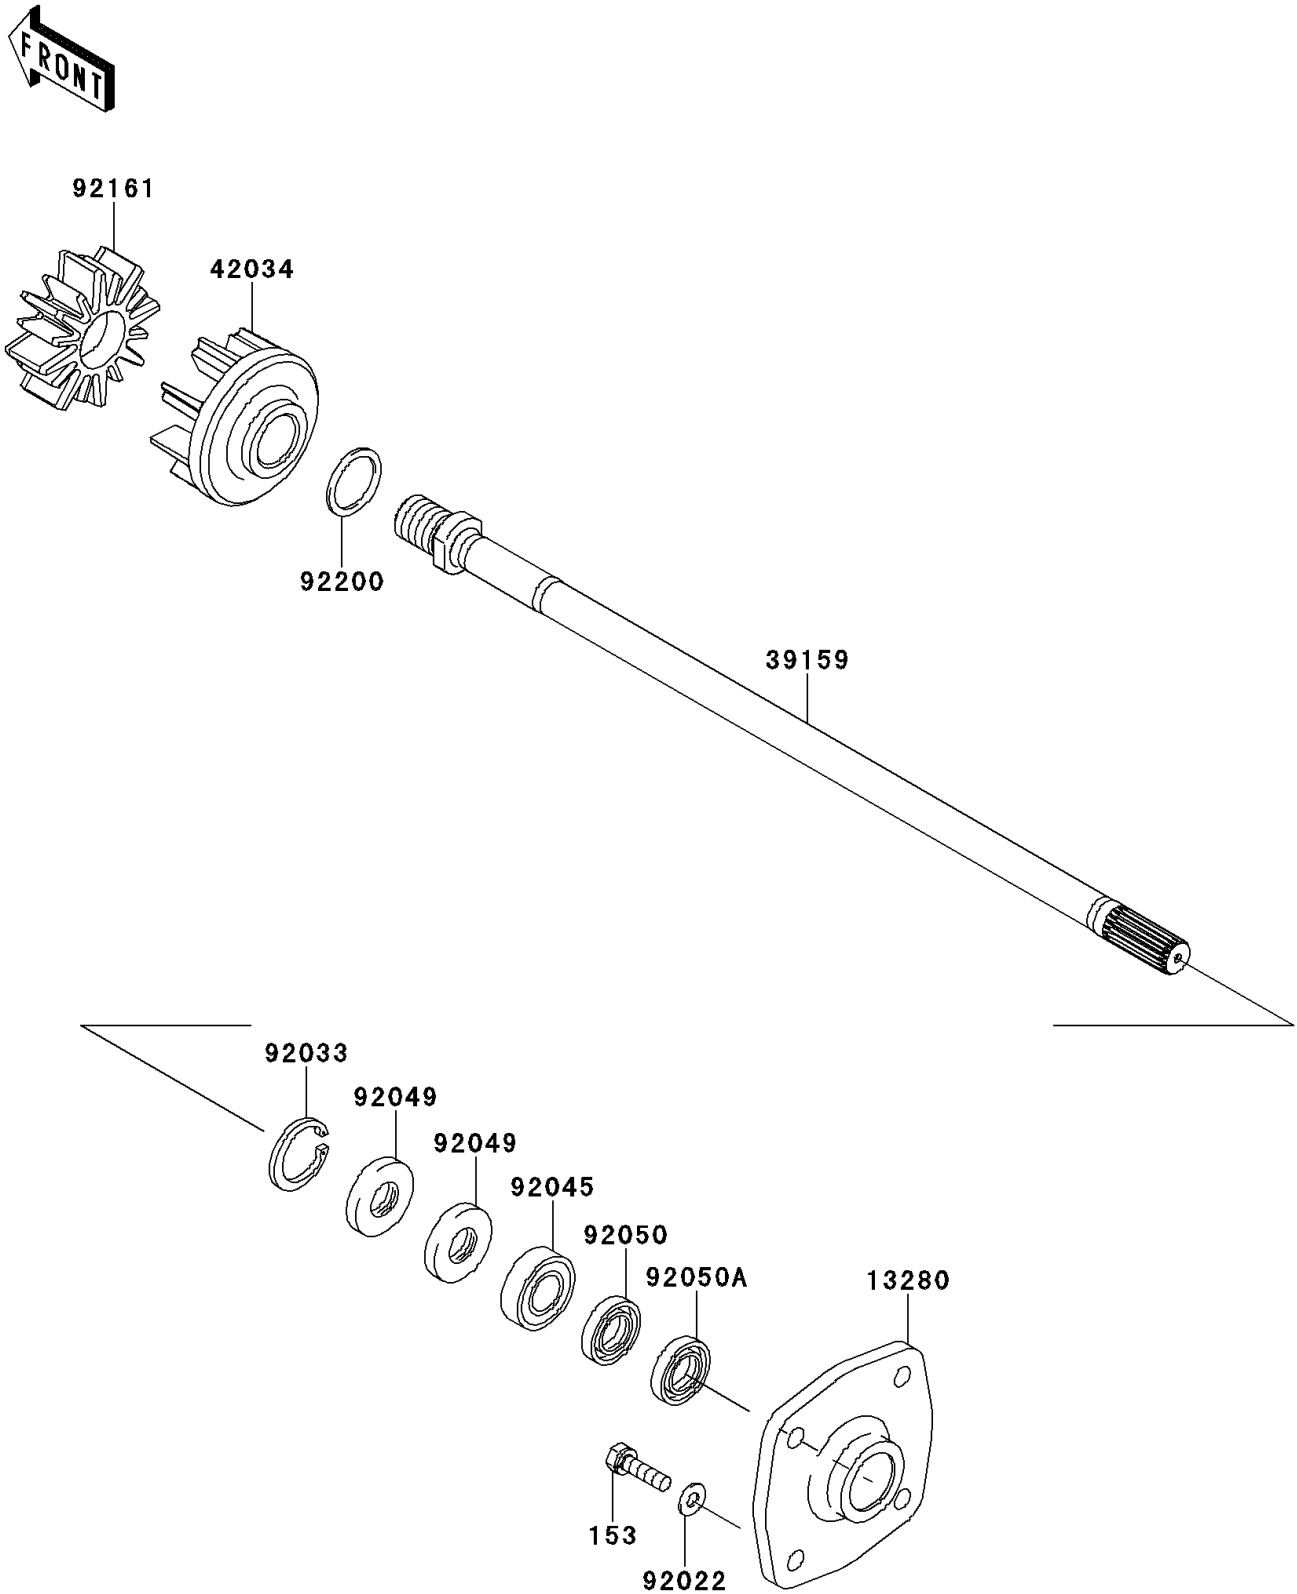

2013 Jet Ski® Ultra® 300X PARTS DIAGRAM

Drive Shaft

E3134

2013 Jet Ski® Ultra® 300X PARTS LIST

Drive Shaft

ITEM NAME	PART NUMBER	QUANTITY
BOLT-WS-SMALL,8X30 (Ref # 153)	153R0830	1
HOLDER (Ref # 13280)	13280-3756	1
SHAFT-DRIVE (Ref # 39159)	39159-3744	1
COUPLING (Ref # 42034)	42034-3720	1
WASHER,8.2X18X1.5 (Ref # 92022)	92022-1964	1
RING-SNAP,42MM (Ref # 92033)	92033-3713	1
BEARING-BALL,60042RD (Ref # 92045)	92045-0113	1
SEAL-OIL,S620426 (Ref # 92049)	92049-3707	1
SEAL-OIL,SCY20368 (Ref # 92050)	92050-502	1
SEAL-OIL,SC20367 (Ref # 92050A)	92050-503	1
DAMPER,COUPLING (Ref # 92161)	92161-3797	1
WASHER,30.5X38X2 (Ref # 92200)	92200-3809	1