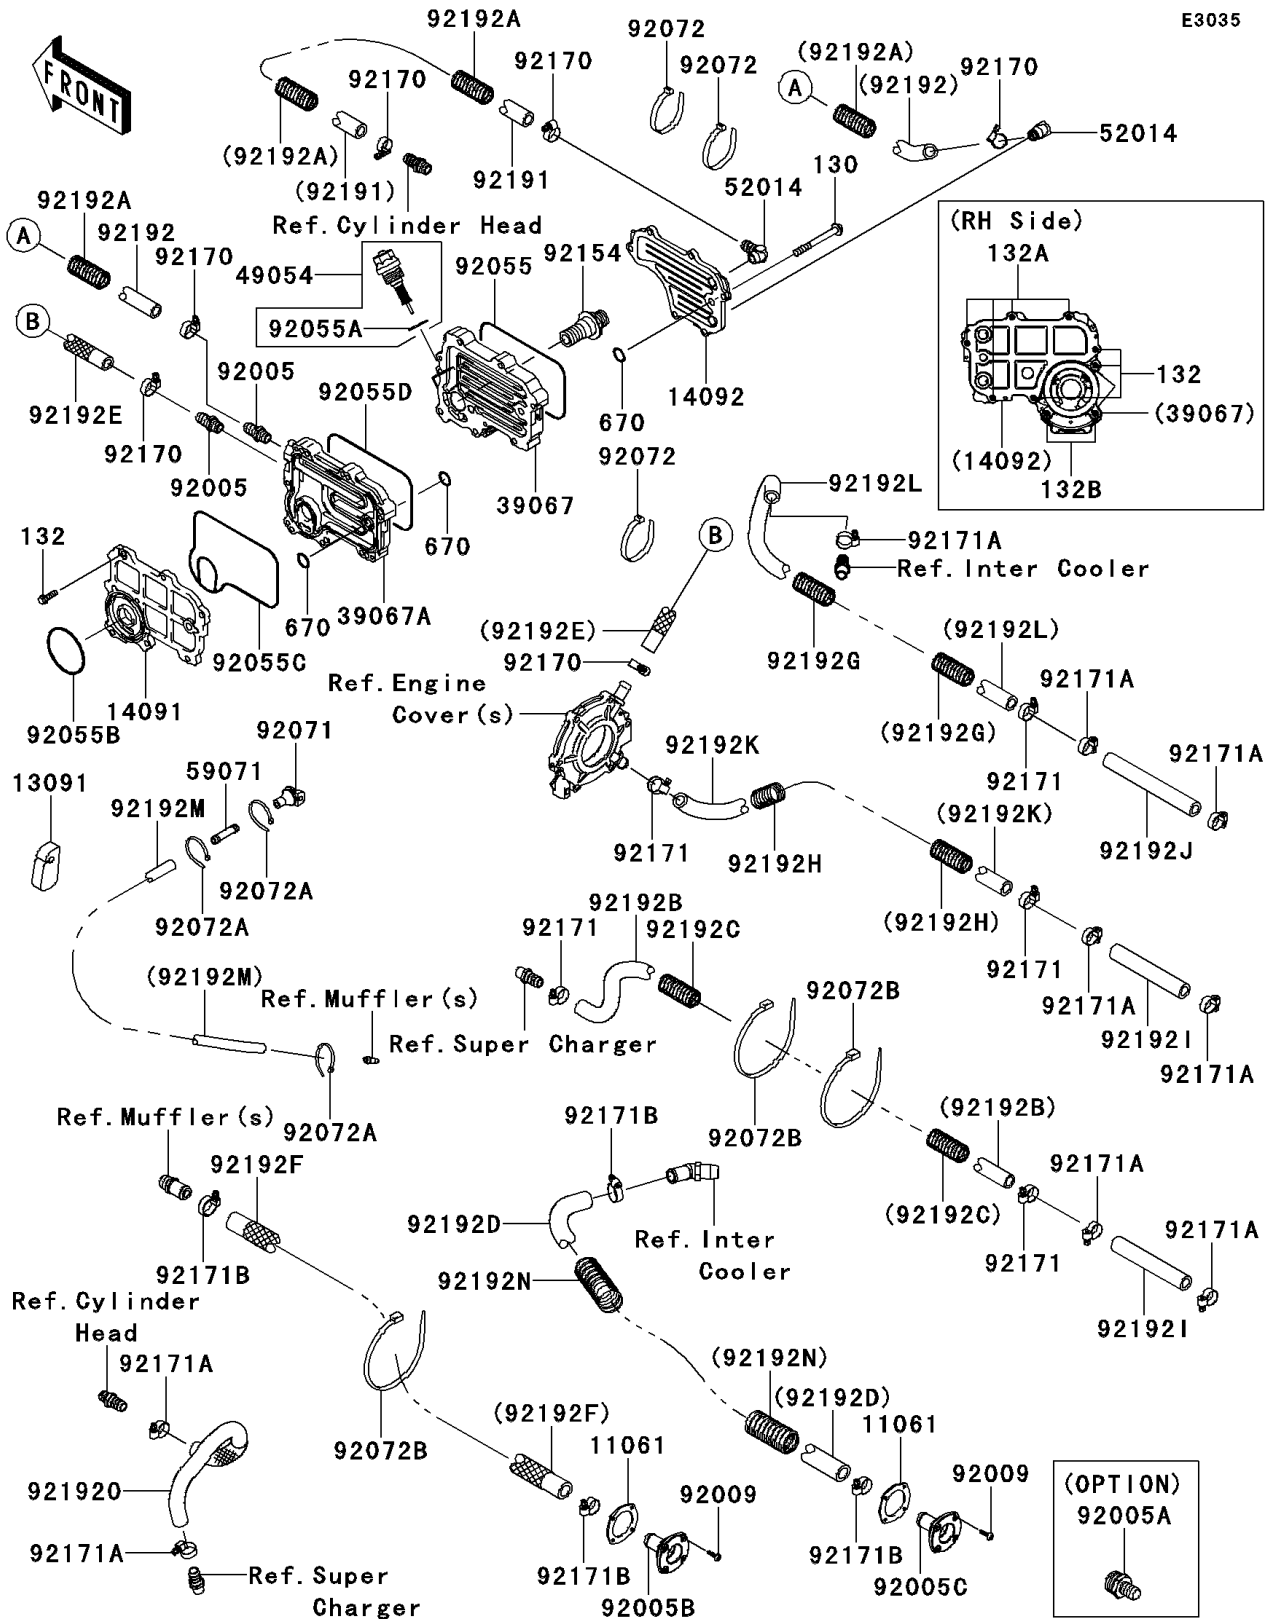

## 2013 Jet Ski® Ultra® 300X PARTS DIAGRAM

Cooling

E3035

## 2013 Jet Ski® Ultra® 300X PARTS LIST

### Cooling

ITEM NAME	PART NUMBER	QUANTITY
GASKET (Ref # 11061)	11061-3769	1
HOLDER (Ref # 13091)	13091-3712	1
COVER,INSIDE (Ref # 14091)	14091-3755	1
COVER,OUTSIDE (Ref # 14092)	14092-0765	1
COOLER-OIL,OUTSIDE (Ref # 39067)	39067-0708	1
COOLER-OIL (Ref # 39067A)	39067-3704	1
THERMOSTAT (Ref # 49054)	49054-3701	1
ELBOW (Ref # 52014)	52014-3711	1
JOINT (Ref # 59071)	59071-3764	1
FITTING (Ref # 92005)	92005-3714	1
FITTING,FLUSH (Ref # 92005A)	92005-3748	1
FITTING,BLACK (Ref # 92005B)	92005-3770	1
FITTING,GRAY (Ref # 92005C)	92005-3771	1
SCREW,TAPPING,4X16 (Ref # 92009)	92009-3849	1
RING-O (Ref # 92055)	92055-0708	1
RING-O (Ref # 92055A)	92055-0727	1
RING-O,58X3 (Ref # 92055B)	92055-3767	1
RING-O (Ref # 92055C)	92055-3770	1
RING-O (Ref # 92055D)	92055-3772	1
GROMMET (Ref # 92071)	92071-3815	1
BAND,L=200 (Ref # 92072)	92072-0106	1
BAND,L=100.08 (Ref # 92072A)	92072-3882	1
BAND,L=372.24 (Ref # 92072B)	92072-3883	1
BOLT (Ref # 92154)	92154-3719	1
CLAMP (Ref # 92170)	92170-1283	1
CLAMP (Ref # 92171)	92171-3701	1
CLAMP (Ref # 92171A)	92171-3714	1
CLAMP,26MM (Ref # 92171B)	92171-3720	1
TUBE,WATER FILTER-HULL (Ref # 92191)	92191-3919	1