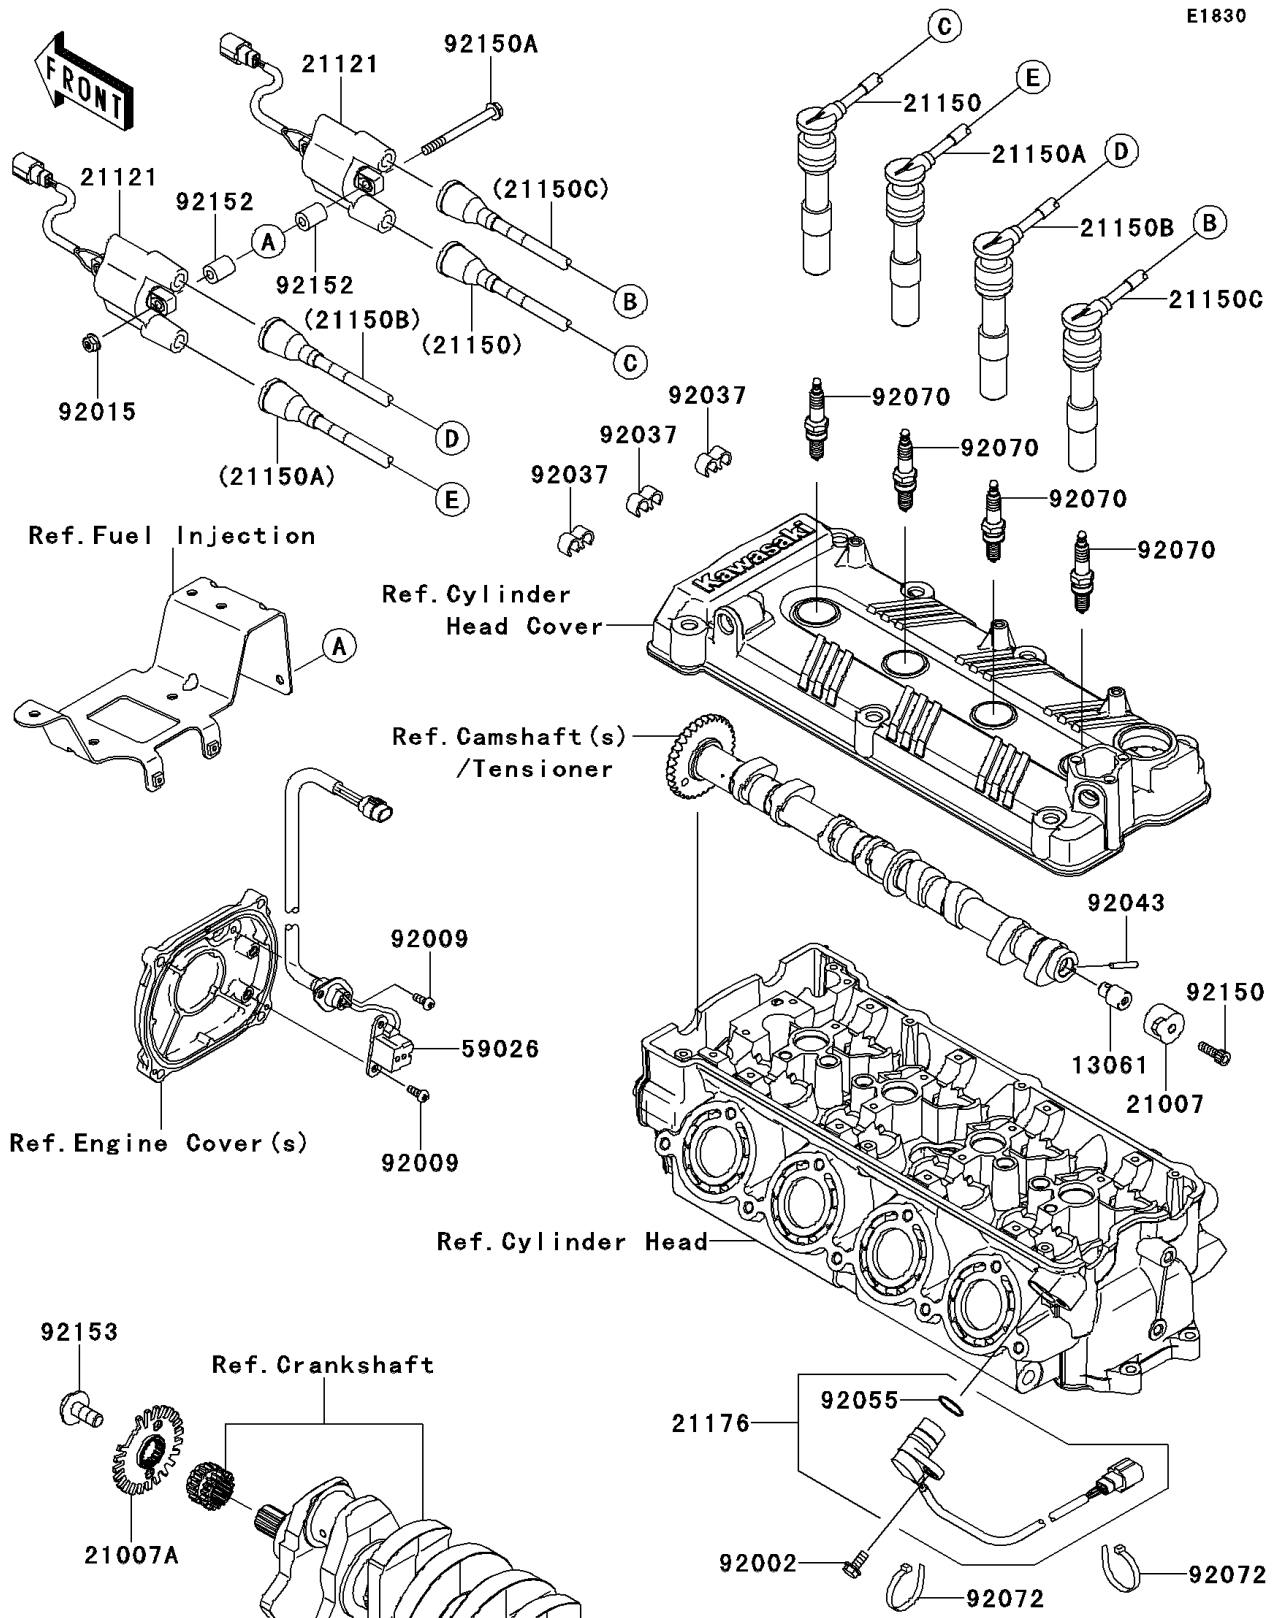

## 2013 Jet Ski® Ultra® 300X PARTS DIAGRAM

Ignition System

E1830

## 2013 Jet Ski® Ultra® 300X PARTS LIST

### Ignition System

ITEM NAME	PART NUMBER	QUANTITY
BOSS,CAM SENSOR (Ref # 13061)	13061-1687	1
ROTOR,EX CAM (Ref # 21007)	21007-3742	1
ROTOR,EX CAM (Ref # 21007A)	21007-3747	1
COIL-IGNITION (Ref # 21121)	21121-0720	1
CORD-ASSY,#1,L=340 (Ref # 21150)	21150-3731	1
CORD-ASSY,#2,L=450 (Ref # 21150A)	21150-3732	1
CORD-ASSY,#3,L=540 (Ref # 21150B)	21150-3733	1
CORD-ASSY,#4,L=600 (Ref # 21150C)	21150-3734	1
SENSOR,CAM ANGLE (Ref # 21176)	21176-1077	1
COIL-PULSING (Ref # 59026)	59026-3702	1
BOLT,6X16 (Ref # 92002)	92002-3728	1
SCREW,5X12 (Ref # 92009)	92009-1296	1
NUT,6MM (Ref # 92015)	92015-3767	1
CLAMP,CORD (Ref # 92037)	92037-1603	1
PIN (Ref # 92043)	92043-1575	1
RING-O (Ref # 92055)	92055-1639	1
PLUG-SPARK,PMR9B(NGK) (Ref # 92070)	92070-3707	1
BAND,L=188.85 (Ref # 92072)	92072-0105	1
BOLT,6X18 (Ref # 92150)	92150-1645	1
BOLT,6X70 (Ref # 92150A)	92150-3753	1
COLLAR (Ref # 92152)	92152-3738	1
BOLT,FLANGED,8X23 (Ref # 92153)	92153-0549	1