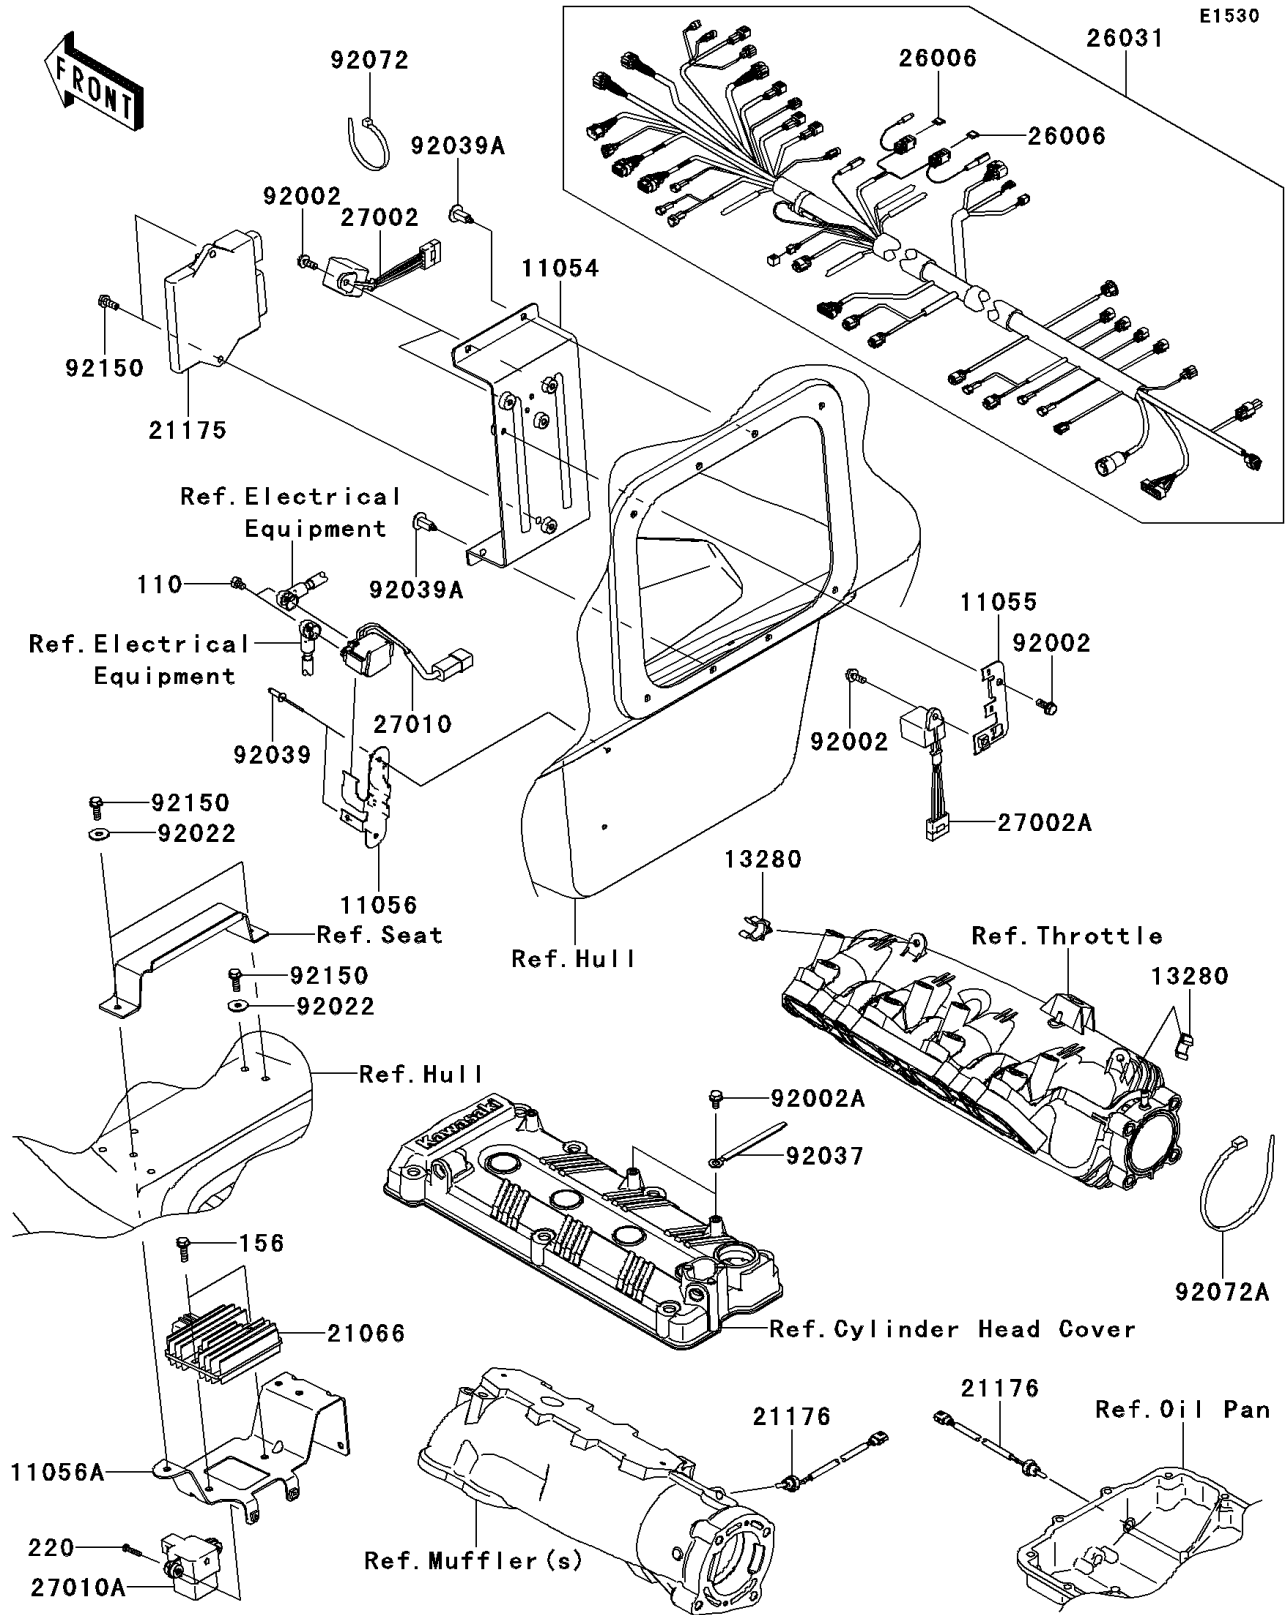

2013 Jet Ski® Ultra® 300X PARTS DIAGRAM

Fuel Injection

2013 Jet Ski® Ultra® 300X PARTS LIST

Fuel Injection

| ITEM NAME | PART NUMBER | QUANTITY |
|--|-------------|----------|
| BOLT,6X8 (Ref # 110) | 110R0608 | 1 |
| BOLT-WP,6X20 (Ref # 156) | 156R0620 | 1 |
| SCREW-PAN-CROSS,4X20 (Ref # 220) | 220R0420 | 1 |
| BRACKET,ECU&RELAY (Ref # 11054) | 11054-3743 | 1 |
| BRACKET,FUSE (Ref # 11055) | 11055-3713 | 1 |
| BRACKET,SWITCH (Ref # 11056) | 11056-1114 | 1 |
| BRACKET,REGULATOR&VDS (Ref # 11056A) | 11056-3702 | 1 |
| HOLDER,HARNESS (Ref # 13280) | 13280-3760 | 1 |
| REGULATOR-VOLTAGE (Ref # 21066) | 21066-3718 | 1 |
| CONTROL UNIT-ELECTRONIC (Ref # 21175) | 21175-0817 | 1 |
| SENSOR,TEMP (Ref # 21176) | 21176-0741 | 1 |
| FUSE,MINI BLADE,20A,YELLOW (Ref # 26006) | 26006-3704 | 1 |
| HARNESS,MAIN (Ref # 26031) | 26031-1570 | 1 |
| RELAY-ASSY (Ref # 27002) | 27002-3703 | 1 |
| RELAY-ASSY (Ref # 27002A) | 27002-3704 | 1 |
| SWITCH (Ref # 27010) | 27010-0710 | 1 |
| SWITCH,VDS (Ref # 27010A) | 27010-3785 | 1 |
| BOLT,6X16 (Ref # 92002) | 92002-3728 | 1 |
| BOLT,6X12 (Ref # 92002A) | 92002-3763 | 1 |
| WASHER,6.5X20X1.5 (Ref # 92022) | 92022-3710 | 1 |
| CLAMP,L=100 (Ref # 92037) | 92037-3736 | 1 |
| RIVET (Ref # 92039) | 92039-3714 | 1 |
| RIVET (Ref # 92039A) | 92039-3788 | 1 |
| BAND,L=188.85 (Ref # 92072) | 92072-0105 | 1 |
| BAND,L=372.24 (Ref # 92072A) | 92072-3883 | 1 |
| BOLT,6X18 (Ref # 92150) | 92150-3729 | 1 |