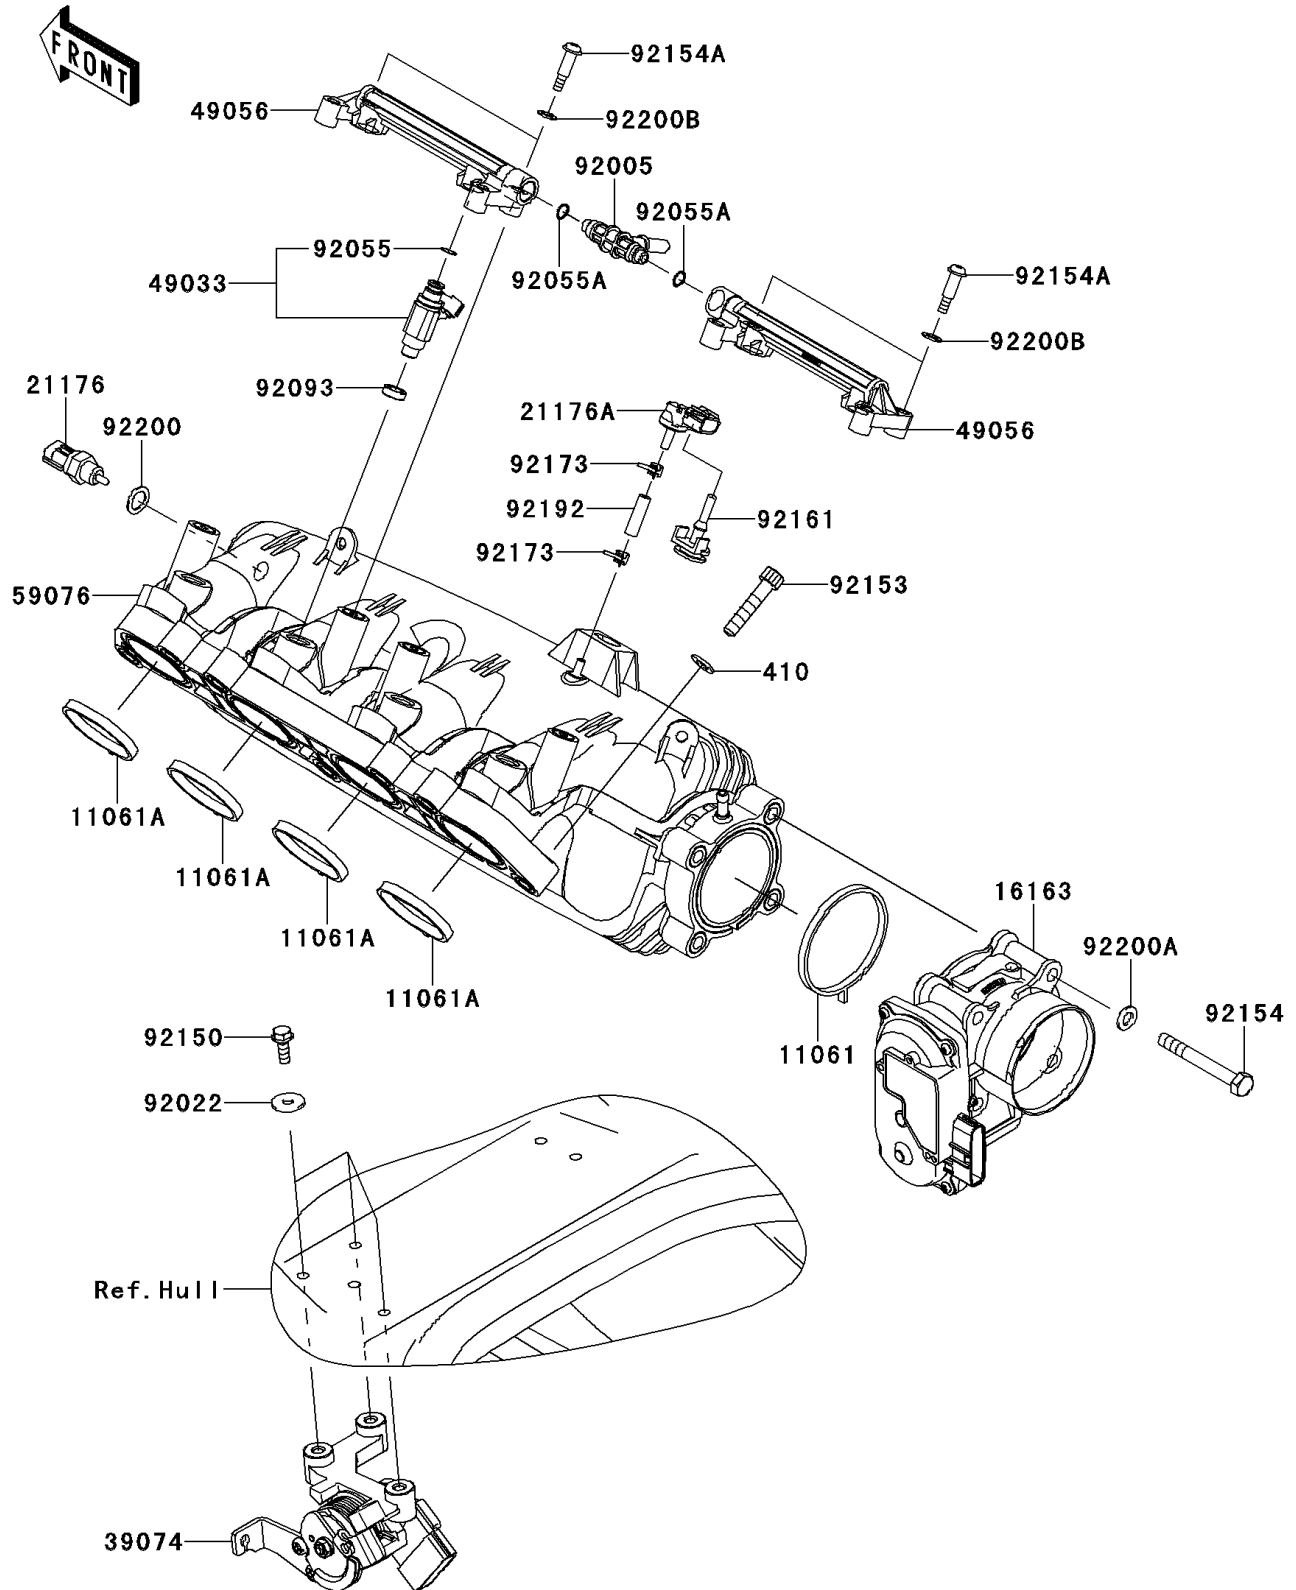

2013 Jet Ski® Ultra® 300X PARTS DIAGRAM

Throttle

E1510

2013 Jet Ski® Ultra® 300X PARTS LIST

Throttle

ITEM NAME	PART NUMBER	QUANTITY
WASHER-PLAIN-SMALL,8MM (Ref # 410)	410S0800	1
GASKET,MANIFOLD (Ref # 11061)	11061-3766	1
GASKET,THROTTLE (Ref # 11061A)	11061-3767	1
THROTTLE-ASSY (Ref # 16163)	16163-3717	1
SENSOR,AIR TEMPERATURE (Ref # 21176)	21176-1086	1
SENSOR,BOOST (Ref # 21176A)	21176-3777	1
LEVER-ASSY-THROTTLE (Ref # 39074)	39074-3730	1
NOZZLE-INJECTION (Ref # 49033)	49033-3709	1
PIPE-INJECTION,FUEL (Ref # 49056)	49056-3705	1
MANIFOLD-INTAKE (Ref # 59076)	59076-3736	1
FITTING,FUEL PIPE (Ref # 92005)	92005-3766	1
WASHER,6.5X20X1.5 (Ref # 92022)	92022-3710	1
RING-O,INJECTION NOZZLE (Ref # 92055)	92055-1622	1
RING-O (Ref # 92055A)	92055-3782	1
SEAL (Ref # 92093)	92093-0127	1
BOLT,6X18 (Ref # 92150)	92150-3729	1
BOLT,SOCKET,8X40 (Ref # 92153)	92153-0517	1
BOLT (Ref # 92154)	92154-3712	1
BOLT (Ref # 92154A)	92154-3713	1
DAMPER (Ref # 92161)	92161-3796	1
CLAMP (Ref # 92173)	92173-3702	1
TUBE (Ref # 92192)	92192-3857	1
WASHER,12X18X1 (Ref # 92200)	92200-0712	1
WASHER (Ref # 92200A)	92200-3806	1
WASHER (Ref # 92200B)	92200-3807	1