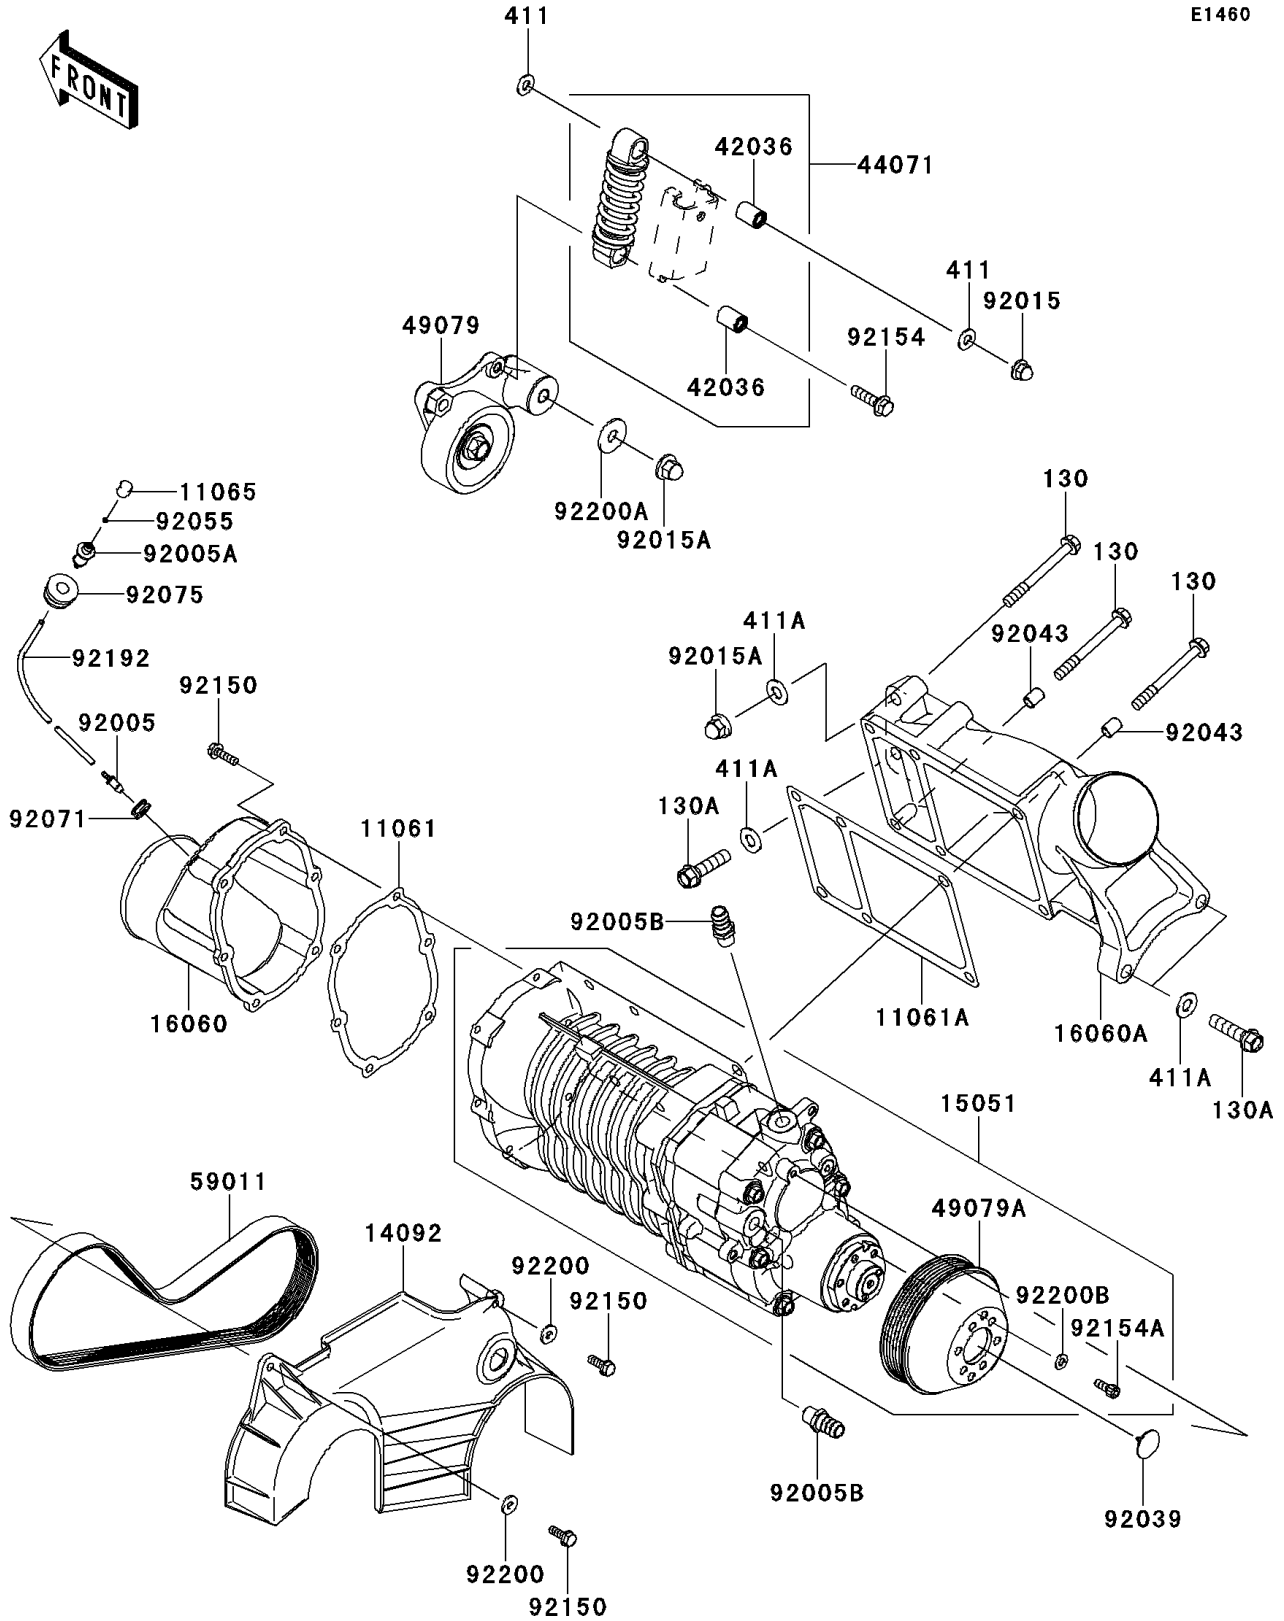

2013 Jet Ski® Ultra® 300X PARTS DIAGRAM

Super Charger

E1460

2013 Jet Ski® Ultra® 300X PARTS LIST

Super Charger

ITEM NAME	PART NUMBER	QUANTITY
BOLT-FLANGED,8X75 (Ref # 130)	130CD0875	1
BOLT-FLANGED,10X40 (Ref # 130A)	130CD1040	1
WASHER-PLAIN,8MM (Ref # 411)	411S0800	1
WASHER-PLAIN,10MM (Ref # 411A)	411S1000	1
GASKET,COMPRESSOR IN (Ref # 11061)	11061-0760	1
GASKET,COMPRESSOR (Ref # 11061A)	11061-3763	1
CAP (Ref # 11065)	11065-0156	1
COVER,BELT (Ref # 14092)	14092-0838	1
COMPRESSOR-AIR,SUPER CHARGER (Ref # 15051)	15051-3704	1
PIPE-INTAKE,COMPRESSOR INLET (Ref # 16060)	16060-0738	1
PIPE-INTAKE,COMPRESSOR OUT (Ref # 16060A)	16060-3725	1
SLEEVE (Ref # 42036)	42036-0713	1
DAMPER-ASSY (Ref # 44071)	44071-0776	1
PULLEY-BELT (Ref # 49079)	49079-0703	1
PULLEY-BELT (Ref # 49079A)	49079-3704	1
BELT,6PK845 (Ref # 59011)	59011-0032	1
FITTING (Ref # 92005)	92005-0722	1
FITTING (Ref # 92005A)	92005-0723	1
FITTING (Ref # 92005B)	92005-3714	1
NUT,CAP,8MM (Ref # 92015)	92015-1371	1
NUT,10MM (Ref # 92015A)	92015-1649	1
RIVET (Ref # 92039)	92039-3795	1
PIN,8.2X10.5X14 (Ref # 92043)	92043-3764	1
RING-O,2X1 (Ref # 92055)	92055-0718	1
GROMMET (Ref # 92071)	92071-3733	1
DAMPER,FUEL TANK (Ref # 92075)	92075-1424	1
BOLT,6X18 (Ref # 92150)	92150-3729	1
BOLT (Ref # 92154)	92154-0865	1
BOLT,SOCKET,6X16 (Ref # 92154A)	92154-3714	1

2013 Jet Ski® Ultra® 300X PARTS LIST

Super Charger

ITEM NAME	PART NUMBER	QUANTITY
TUBE,3X4X600 (Ref # 92192)	92192-1004	1
WASHER,6.5X16X2.0 (Ref # 92200)	92200-1543	1
WASHER (Ref # 92200A)	92200-3762	1
WASHER,6.5X13X1.5 (Ref # 92200B)	92200-3814	1