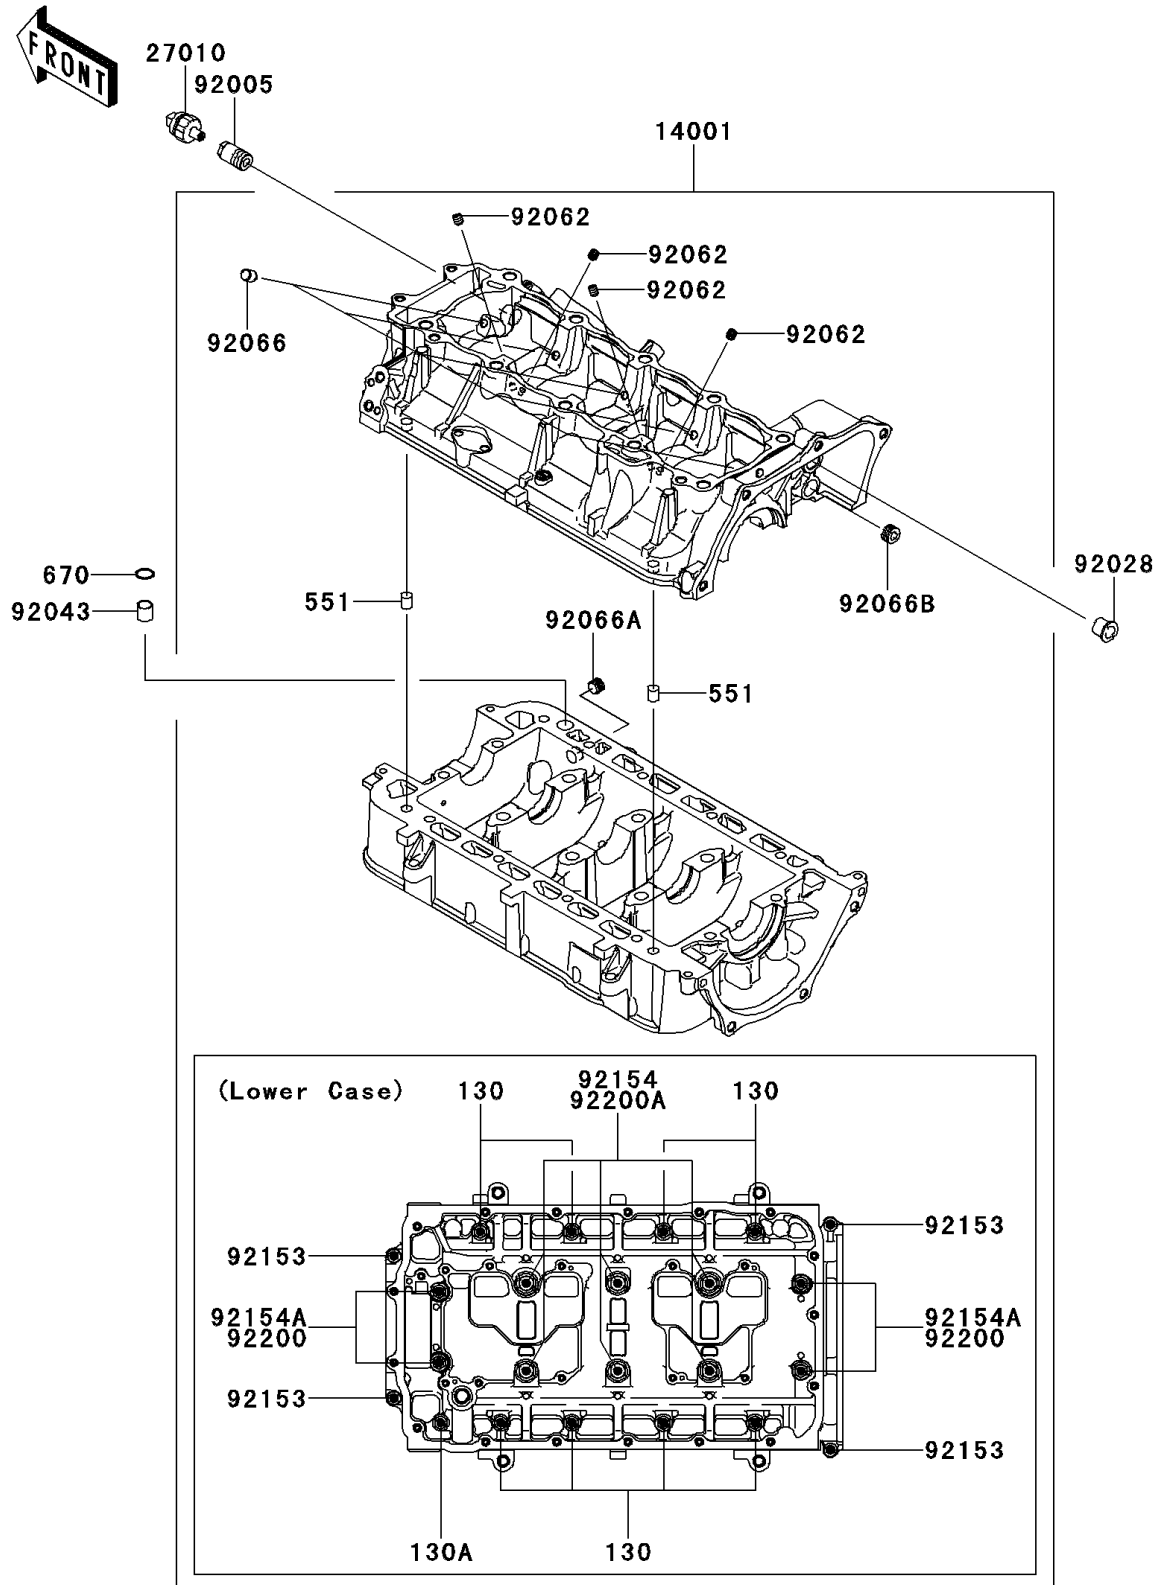

## 2013 Jet Ski® Ultra® 300X PARTS DIAGRAM

Crankcase

E1411

## 2013 Jet Ski® Ultra® 300X PARTS LIST

Crankcase

ITEM NAME	PART NUMBER	QUANTITY
BOLT-FLANGED,8X45 (Ref # 130)	130CD0845	1
BOLT-FLANGED,8X55 (Ref # 130A)	130CD0855	1
PIN-DOWEL (Ref # 551)	551R1012	1
O RING,14MM (Ref # 670)	670D2014	1
SET-CRANKCASE (Ref # 14001)	14001-0567	1
SWITCH,OIL PRESSURE (Ref # 27010)	27010-3786	1
FITTING (Ref # 92005)	92005-0714	1
BUSHING (Ref # 92028)	92028-3718	1
PIN,11.5X14X14 (Ref # 92043)	92043-1279	1
NOZZLE (Ref # 92062)	92062-0004	1
PLUG,OIL LINE,7.2X8 (Ref # 92066)	92066-1012	1
PLUG (Ref # 92066A)	92066-3778	1
PLUG (Ref # 92066B)	92066-3782	1
BOLT,6X30 (Ref # 92153)	92153-3707	1
BOLT (Ref # 92154)	92154-0719	1
BOLT (Ref # 92154A)	92154-0720	1
WASHER (Ref # 92200)	92200-0743	1
WASHER,11.5X20.5X1.6 (Ref # 92200A)	92200-0747	1