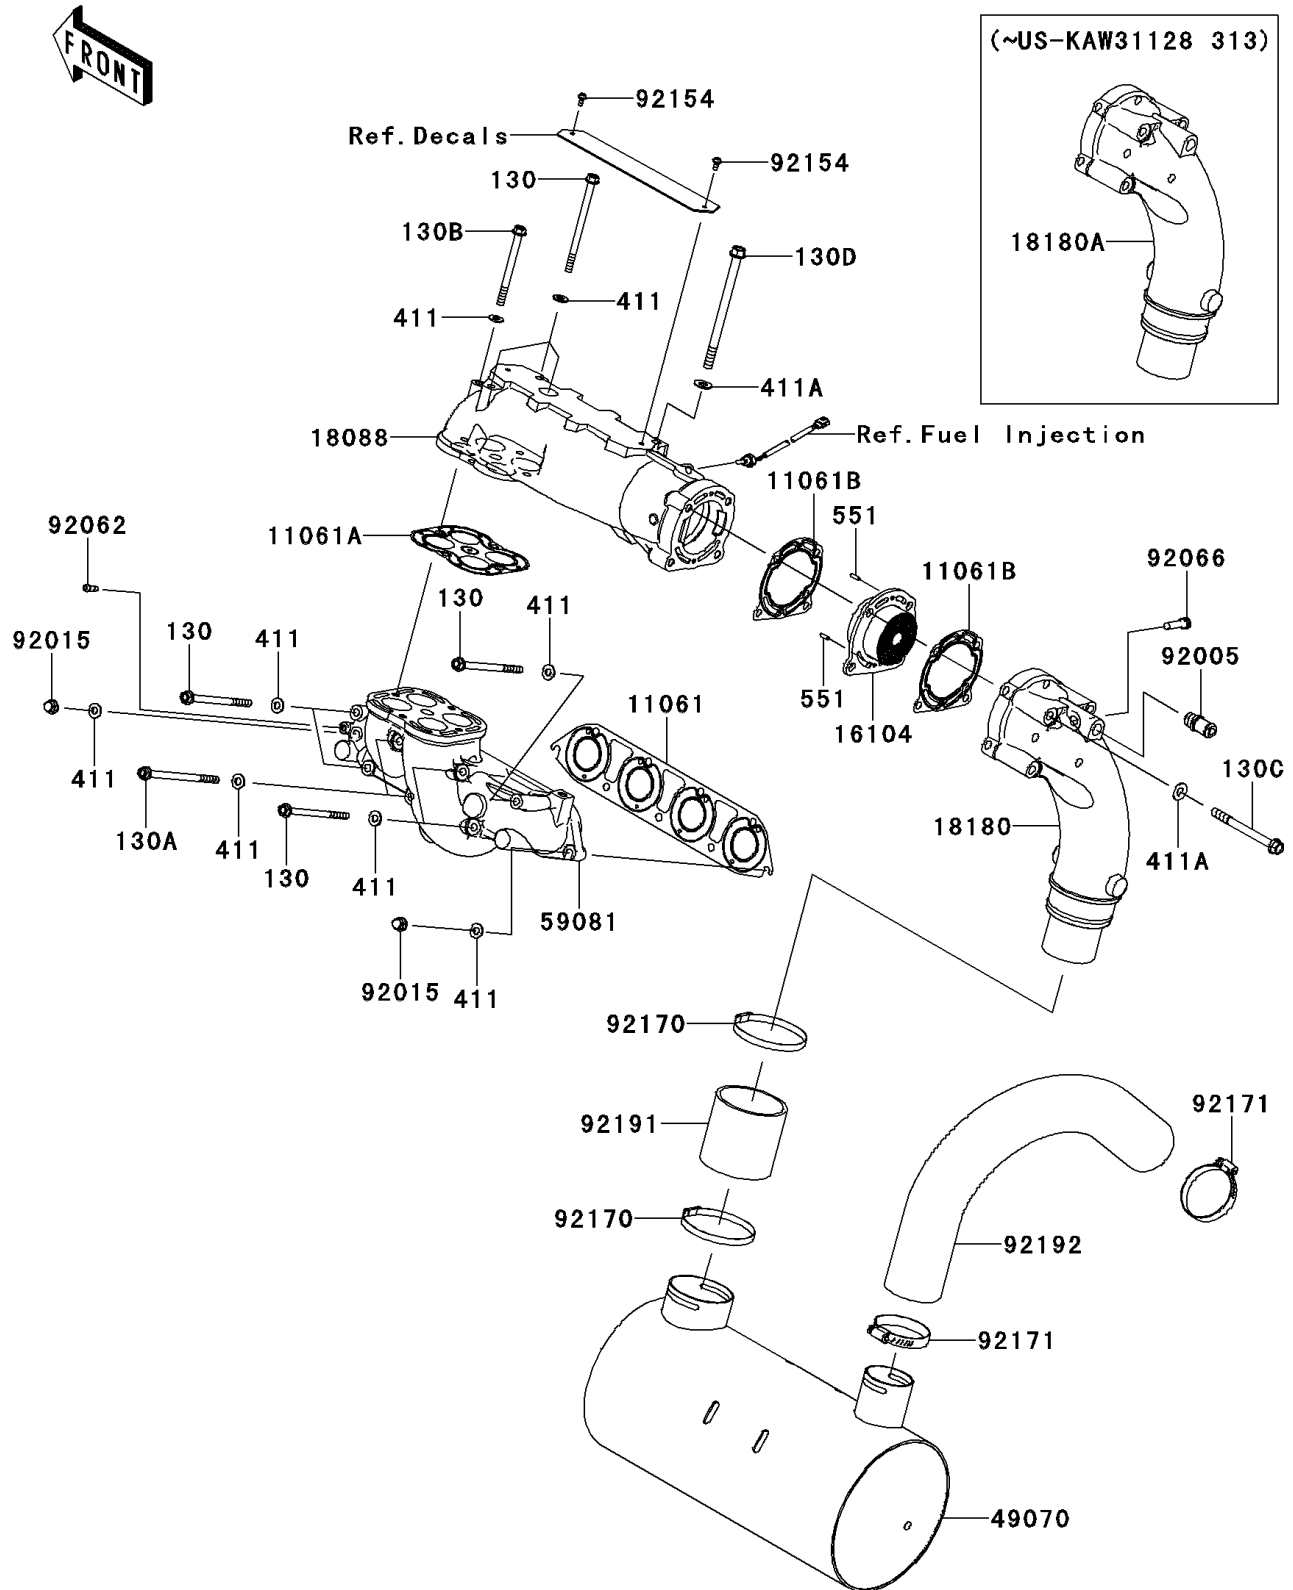

2013 Jet Ski® Ultra® 300X PARTS DIAGRAM

Muffler(s)

E1140

2013 Jet Ski® Ultra® 300X PARTS LIST

Muffler(s)

ITEM NAME	PART NUMBER	QUANTITY
BOLT-FLANGED,8X120 (Ref # 130)	130CD08120	1
BOLT-FLANGED,8X140 (Ref # 130A)	130CD08140	1
BOLT-FLANGED,8X95 (Ref # 130B)	130CD0895	1
BOLT-FLANGED,10X100 (Ref # 130C)	130CD10100	1
BOLT-FLANGED,10X150 (Ref # 130D)	130CD10150	1
WASHER-PLAIN,8MM (Ref # 411)	411S0800	1
WASHER-PLAIN,10MM (Ref # 411A)	411S1000	1
PIN-DOWEL (Ref # 551)	551R0412	1
GASKET,MANIFOLD EXHAUST (Ref # 11061)	11061-3742	1
GASKET,PIPE EXHAUST (Ref # 11061A)	11061-3762	1
GASKET,MUFFLER (Ref # 11061B)	11061-3768	1
FILTER-COMP,MUFFLER (Ref # 16104)	16104-0012	1
PIPE-EXHAUST (Ref # 18088)	18088-3730	1
BODY-MUFFLER (Ref # 18180)	18180-0825	1
BODY-MUFFLER (Ref # 18180A)	18180-3751	1
MUFFLER-COMP (Ref # 49070)	49070-3757	1
MANIFOLD-EXHAUST (Ref # 59081)	59081-3744	1
FITTING (Ref # 92005)	92005-0728	1
NUT,CAP,8MM (Ref # 92015)	92015-1371	1
NOZZLE (Ref # 92062)	92062-0562	1
PLUG,FILTER STOPPER (Ref # 92066)	92066-0764	1
BOLT,SOCKET,5X10 (Ref # 92154)	92154-0211	1
CLAMP (Ref # 92170)	92170-3764	1
CLAMP (Ref # 92171)	92171-3715	1
TUBE,PIPE EX-MUFFLER (Ref # 92191)	92191-3986	1
TUBE,1ST-2ND (Ref # 92192)	92192-3761	1