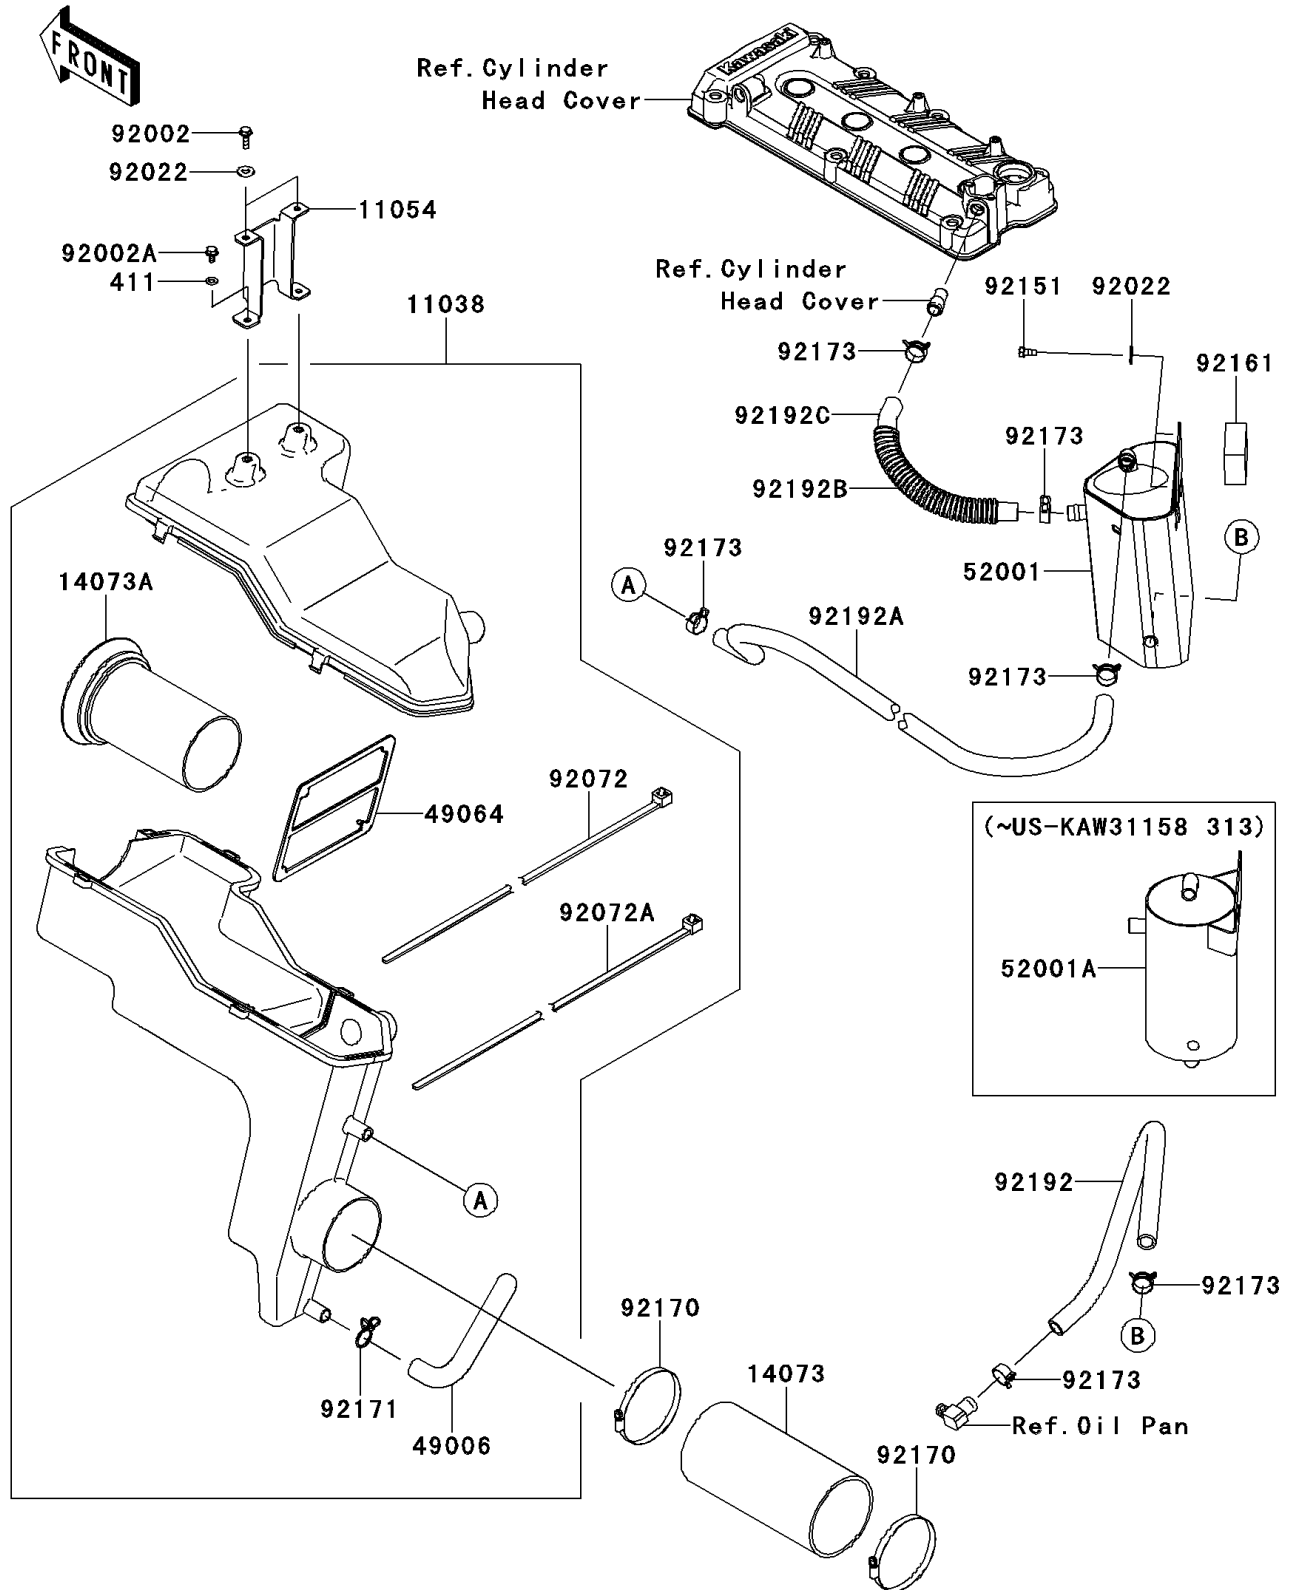

## 2013 Jet Ski® Ultra® 300X PARTS DIAGRAM

Intake Silencer

E1130

## 2013 Jet Ski® Ultra® 300X PARTS LIST

Intake Silencer

ITEM NAME	PART NUMBER	QUANTITY
WASHER-PLAIN,6MM (Ref # 411)	411S0600	1
CASE-ASSY-AIR FILTER (Ref # 11038)	11038-3710	1
BRACKET,AIR BOX (Ref # 11054)	11054-3745	1
DUCT,A/C-COMPRESSOR (Ref # 14073)	14073-3838	1
DUCT,INLET (Ref # 14073A)	14073-3844	1
BOOT (Ref # 49006)	49006-3720	1
FILTER-AIR (Ref # 49064)	49064-3704	1
TANK-OIL,SEPARATOR (Ref # 52001)	52001-0008	1
TANK-OIL,SEPARATOR (Ref # 52001A)	52001-3741	1
BOLT,6X20 (Ref # 92002)	92002-3755	1
BOLT,6X12 (Ref # 92002A)	92002-3763	1
WASHER,6.5X20X1.5 (Ref # 92022)	92022-3710	1
BAND,L=914 (Ref # 92072)	92072-0708	1
BAND,L=619 (Ref # 92072A)	92072-0709	1
BOLT,6X14 (Ref # 92151)	92151-3788	1
DAMPER (Ref # 92161)	92161-1595	1
CLAMP (Ref # 92170)	92170-3760	1
CLAMP,BOOT (Ref # 92171)	92171-3711	1
CLAMP (Ref # 92173)	92173-1039	1
TUBE,OIL TANK-OIL PAN (Ref # 92192)	92192-1067	1
TUBE,OIL TANK-A/C (Ref # 92192A)	92192-3769	1
TUBE,CORRUGATED,L=160 (Ref # 92192B)	92192-3832	1
TUBE,HEAD-OIL TANK (Ref # 92192C)	92192-3854	1