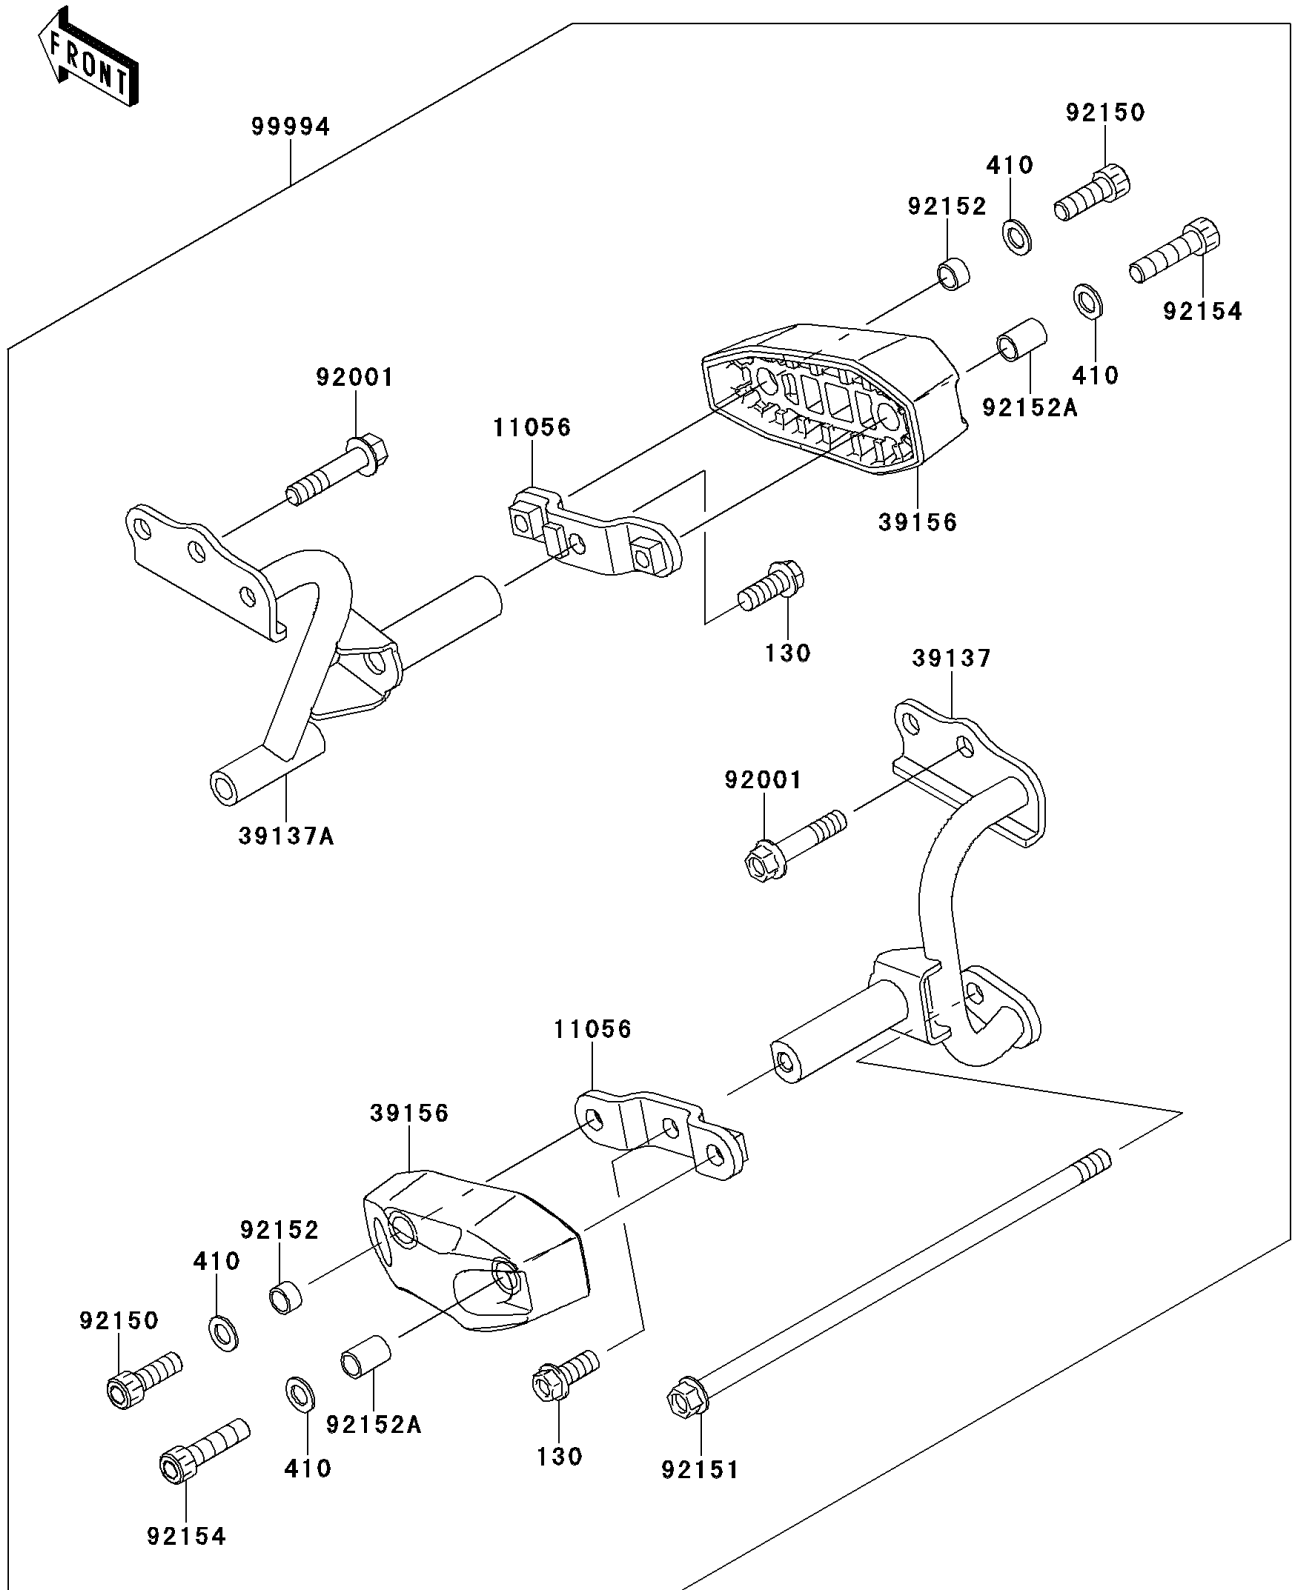

2014 NINJA® 300 ABS PARTS DIAGRAM

Accessory(Engine Guard)

F2910A

2014 NINJA® 300 ABS PARTS LIST

Accessory(Engine Guard)

ITEM NAME	PART NUMBER	QUANTITY
BOLT-FLANGED,10X25 (Ref # 130)	130BB1025	1
WASHER-PLAIN-SMALL,10MM,BLACK (Ref # 410)	410AB1000	1
BRACKET (Ref # 11056)	11056-2117	1
STAY-COMP (Ref # 39137)	39137-0568	1
STAY-COMP (Ref # 39137A)	39137-0569	1
PAD,ENGINE GUARD (Ref # 39156)	39156-0758	1
BOLT,BLACK,10X47 (Ref # 92001)	92001-1522	1
BOLT,SOCKET,10X30 (Ref # 92150)	92150-1690	1
BOLT,FLANGED,10X280 (Ref # 92151)	92151-1916	1
COLLAR,10.6X13.8X7.8 (Ref # 92152)	92152-1661	1
COLLAR,10.6X13.8X19.8 (Ref # 92152A)	92152-1662	1
BOLT,SOCKET,10X40 (Ref # 92154)	92154-1084	1
KIT-ACCESSORY,ENGINE GUARD (Ref # 99994)	99994-0355	1