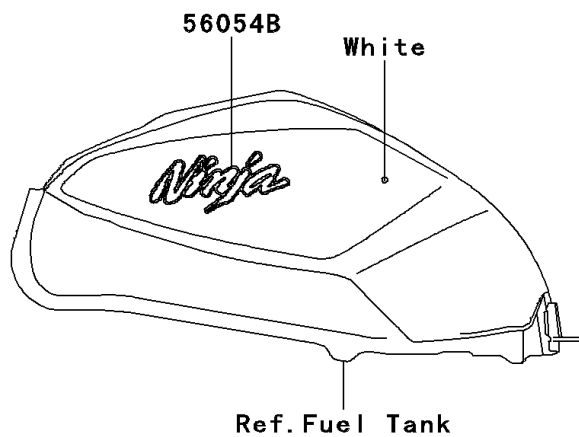

2014 NINJA® 300 ABS PARTS DIAGRAM

Decals(White)(BES)(CN)

F2861B

2014 NINJA® 300 ABS PARTS LIST

Decals(White)(BES)(CN)

ITEM NAME	PART NUMBER	QUANTITY
MARK,FR FENDER,ABS (Ref # 56052)	56052-0784	1
MARK,WINDSHIELD,KAWASAKI (Ref # 56054)	56054-1088	1
MARK,LWR COWL.,KAWASAKI (Ref # 56054A)	56054-1407	1
MARK,FUEL TANK,NINJA (Ref # 56054B)	56054-1410	1