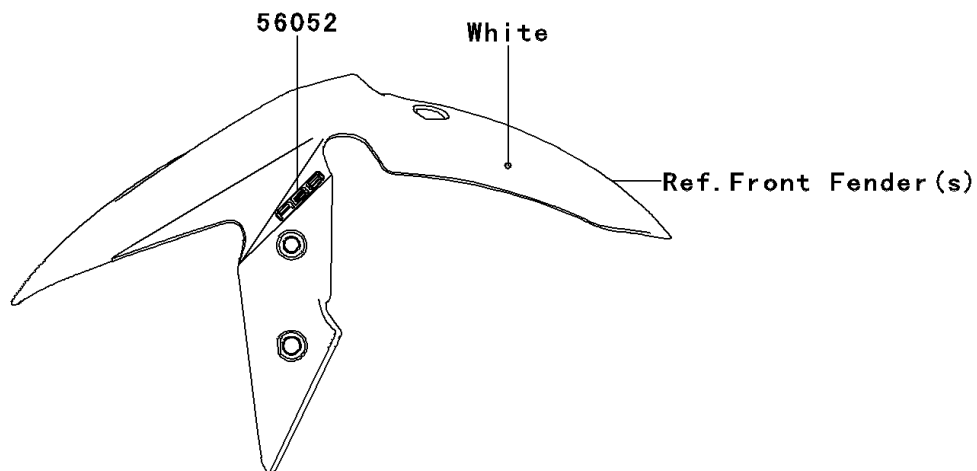

2014 NINJA® 300 ABS PARTS DIAGRAM

Decals(White)(BES)(CN)

F2861B

2014 NINJA® 300 ABS PARTS LIST

Decals(White)(BES)(CN)

ITEM NAME	PART NUMBER	QUANTITY
MARK,FR FENDER,ABS (Ref # 56052)	56052-0784	1
MARK,WINDSHIELD,KAWASAKI (Ref # 56054)	56054-1088	1
MARK,LWR COWL.,KAWASAKI (Ref # 56054A)	56054-1407	1
MARK,FUEL TANK,NINJA (Ref # 56054B)	56054-1410	1