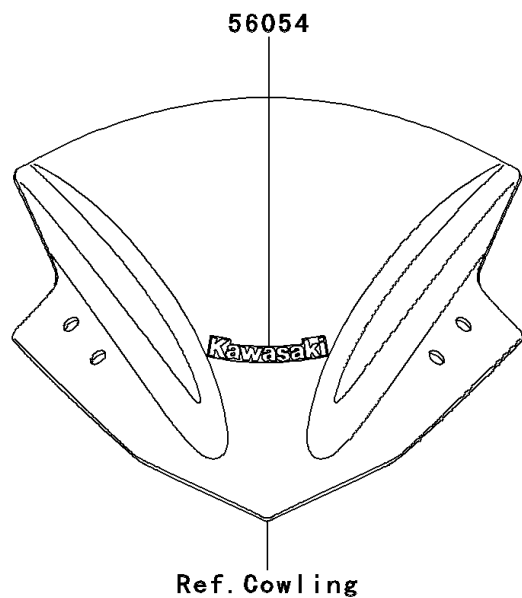

2014 NINJA® 300 ABS PARTS DIAGRAM

Decals(White)(BES)(CN)

F2861B

2014 NINJA® 300 ABS PARTS LIST

Decals(White)(BES)(CN)

ITEM NAME	PART NUMBER	QUANTITY
MARK,FR FENDER,ABS (Ref # 56052)	56052-0784	1
MARK,WINDSHIELD,KAWASAKI (Ref # 56054)	56054-1088	1
MARK,LWR COWL.,KAWASAKI (Ref # 56054A)	56054-1407	1
MARK,FUEL TANK,NINJA (Ref # 56054B)	56054-1410	1