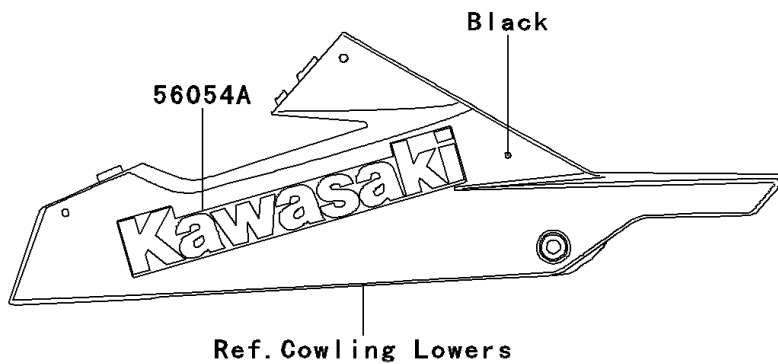

2014 NINJA® 300 ABS PARTS DIAGRAM

Decals(White)(BES)(CN)

F2861B

2014 NINJA® 300 ABS PARTS LIST

Decals(White)(BES)(CN)

ITEM NAME	PART NUMBER	QUANTITY
MARK,FR FENDER,ABS (Ref # 56052)	56052-0784	1
MARK,WINDSHIELD,KAWASAKI (Ref # 56054)	56054-1088	1
MARK,LWR COWL.,KAWASAKI (Ref # 56054A)	56054-1407	1
MARK,FUEL TANK,NINJA (Ref # 56054B)	56054-1410	1