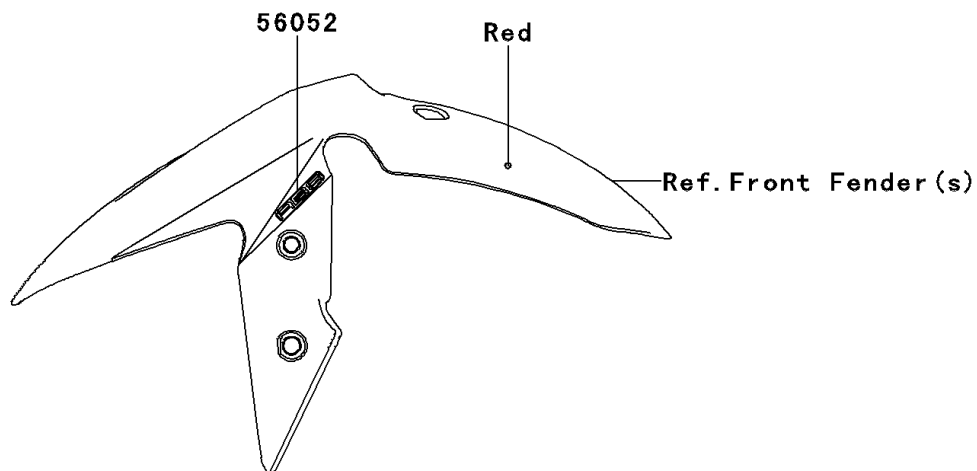

2014 NINJA® 300 ABS PARTS DIAGRAM

Decals(Red)(BES)(CA,US)

F2861A

2014 NINJA® 300 ABS PARTS LIST

Decals(Red)(BES)(CA,US)

ITEM NAME	PART NUMBER	QUANTITY
MARK,FR FENDER,ABS (Ref # 56052)	56052-0784	1
MARK,FUEL TANK,NINJA (Ref # 56054)	56054-0889	1
MARK,WINDSHIELD,KAWASAKI (Ref # 56054A)	56054-1088	1
MARK,LWR COWL.,KAWASAKI (Ref # 56054B)	56054-1407	1