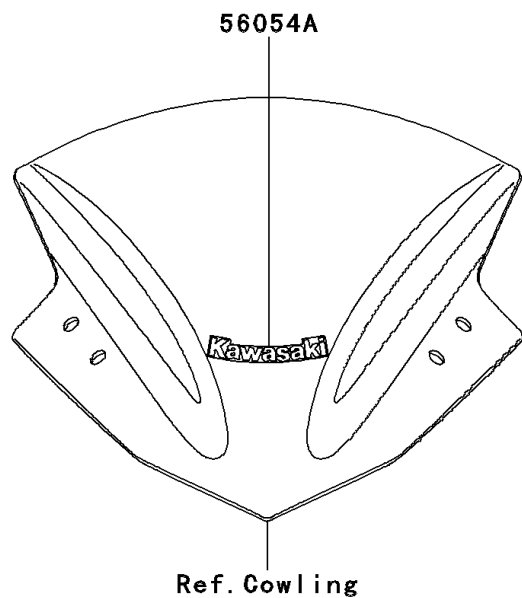

2014 NINJA® 300 ABS PARTS DIAGRAM

Decals(Red)(BES)(CA,US)

F2861A

2014 NINJA® 300 ABS PARTS LIST

Decals(Red)(BES)(CA,US)

ITEM NAME	PART NUMBER	QUANTITY
MARK,FR FENDER,ABS (Ref # 56052)	56052-0784	1
MARK,FUEL TANK,NINJA (Ref # 56054)	56054-0889	1
MARK,WINDSHIELD,KAWASAKI (Ref # 56054A)	56054-1088	1
MARK,LWR COWL.,KAWASAKI (Ref # 56054B)	56054-1407	1