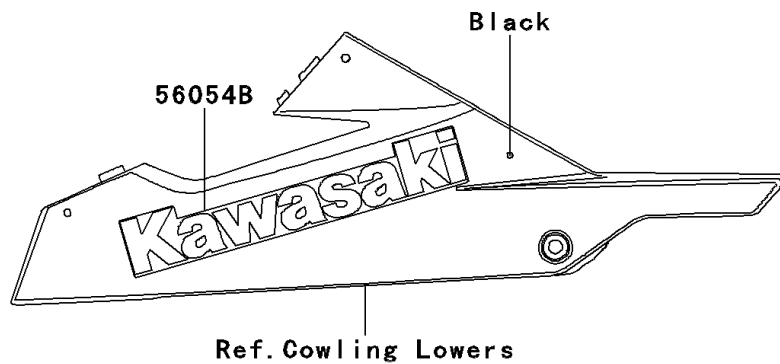

2014 NINJA® 300 ABS PARTS DIAGRAM

Decals(Red)(BES)(CA,US)

F2861A

2014 NINJA® 300 ABS PARTS LIST

Decals(Red)(BES)(CA,US)

ITEM NAME	PART NUMBER	QUANTITY
MARK,FR FENDER,ABS (Ref # 56052)	56052-0784	1
MARK,FUEL TANK,NINJA (Ref # 56054)	56054-0889	1
MARK,WINDSHIELD,KAWASAKI (Ref # 56054A)	56054-1088	1
MARK,LWR COWL.,KAWASAKI (Ref # 56054B)	56054-1407	1