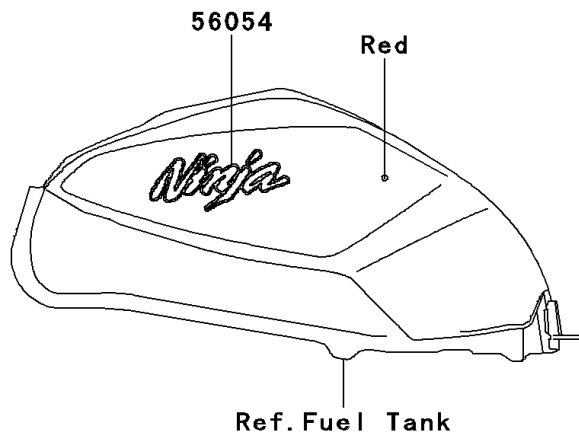

2014 NINJA® 300 ABS PARTS DIAGRAM

Decals(Red)(BES)(CA,US)

F2861A

2014 NINJA® 300 ABS PARTS LIST

Decals(Red)(BES)(CA,US)

ITEM NAME	PART NUMBER	QUANTITY
MARK,FR FENDER,ABS (Ref # 56052)	56052-0784	1
MARK,FUEL TANK,NINJA (Ref # 56054)	56054-0889	1
MARK,WINDSHIELD,KAWASAKI (Ref # 56054A)	56054-1088	1
MARK,LWR COWL.,KAWASAKI (Ref # 56054B)	56054-1407	1