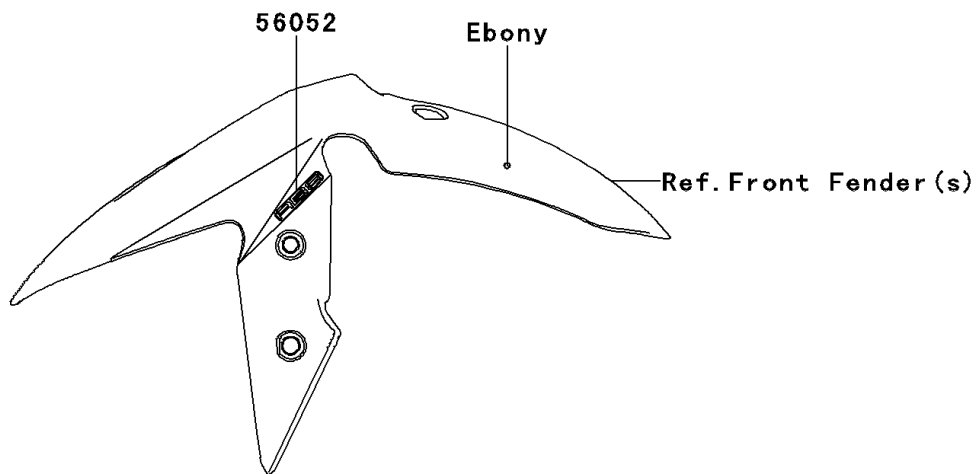

## 2014 NINJA® 300 ABS PARTS DIAGRAM

Decals(Ebony)(BES)

F2861

## 2014 NINJA® 300 ABS PARTS LIST

Decals(Ebony)(BES)

ITEM NAME	PART NUMBER	QUANTITY
MARK,FR FENDER,ABS (Ref # 56052)	56052-0869	1
MARK,WINDSHIELD,KAWASAKI (Ref # 56054)	56054-1088	1
MARK,LWR COWL.,KAWASAKI (Ref # 56054A)	56054-1407	1
MARK,FUEL TANK,NINJA (Ref # 56054B)	56054-1409	1