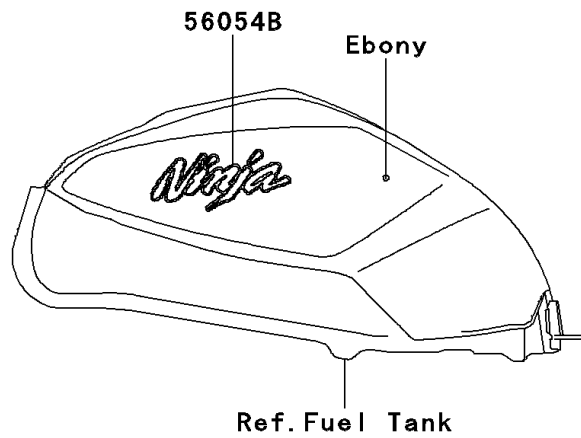

## 2014 NINJA® 300 ABS PARTS DIAGRAM

Decals(Ebony)(BES)

F2861

## 2014 NINJA® 300 ABS PARTS LIST

Decals(Ebony)(BES)

ITEM NAME	PART NUMBER	QUANTITY
MARK,FR FENDER,ABS (Ref # 56052)	56052-0869	1
MARK,WINDSHIELD,KAWASAKI (Ref # 56054)	56054-1088	1
MARK,LWR COWL.,KAWASAKI (Ref # 56054A)	56054-1407	1
MARK,FUEL TANK,NINJA (Ref # 56054B)	56054-1409	1