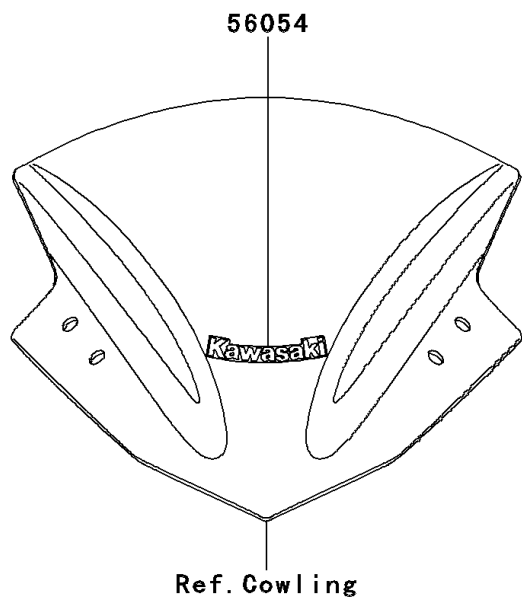

## 2014 NINJA® 300 ABS PARTS DIAGRAM

Decals(Ebony)(BES)

F2861

## 2014 NINJA® 300 ABS PARTS LIST

Decals(Ebony)(BES)

ITEM NAME	PART NUMBER	QUANTITY
MARK,FR FENDER,ABS (Ref # 56052)	56052-0869	1
MARK,WINDSHIELD,KAWASAKI (Ref # 56054)	56054-1088	1
MARK,LWR COWL.,KAWASAKI (Ref # 56054A)	56054-1407	1
MARK,FUEL TANK,NINJA (Ref # 56054B)	56054-1409	1