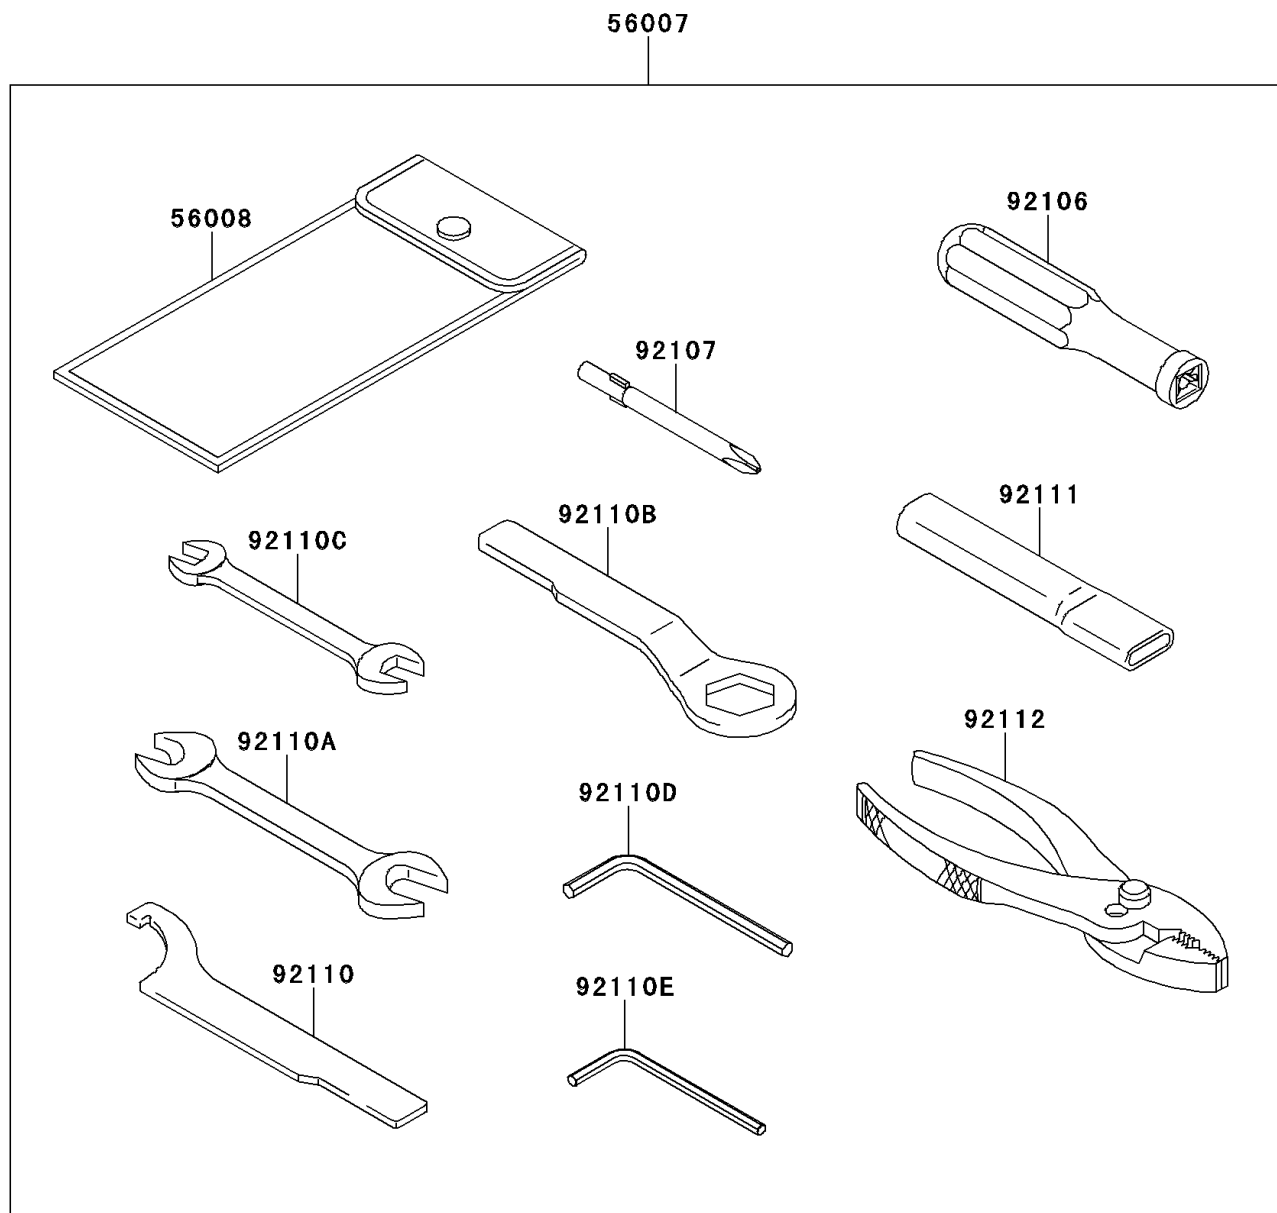

2014 NINJA® 300 ABS PARTS DIAGRAM

Owner's Tools

F2810

2014 NINJA® 300 ABS PARTS LIST

Owner's Tools

ITEM NAME	PART NUMBER	QUANTITY
TOOL-KIT (Ref # 56007)	56007-0107	1
BAG,TOOL (Ref # 56008)	56008-0036	1
GASKET-LIQUID,TB1211F,CLEAR (Ref # 92104)	92104-0004	1
GASKET-LIQUID,TB1216B,BLACK (Ref # 92104A)	92104-1064	1
GRIP-SCREW DRIVER (Ref # 92106)	92106-0004	1
TOOL-DRIVER,#2PHILLIPS (Ref # 92107)	92107-0020	1
TOOL-WRENCH,HOOK (Ref # 92110)	92110-0040	1
TOOL-WRENCH,OPEN END,14X17 (Ref # 92110A)	92110-0057	1
TOOL-WRENCH,BOX END,24MM (Ref # 92110B)	92110-0066	1
TOOL-WRENCH,OPEN END,10X12 (Ref # 92110C)	92110-0564	1
TOOL-WRENCH,ALLEN,5MM (Ref # 92110D)	92110-0566	1
TOOL-WRENCH,ALLEN,4MM (Ref # 92110E)	92110-0567	1
TOOL-BAR,WRENCH (Ref # 92111)	92111-0008	1
TOOL-PLIERS (Ref # 92112)	92112-0007	1