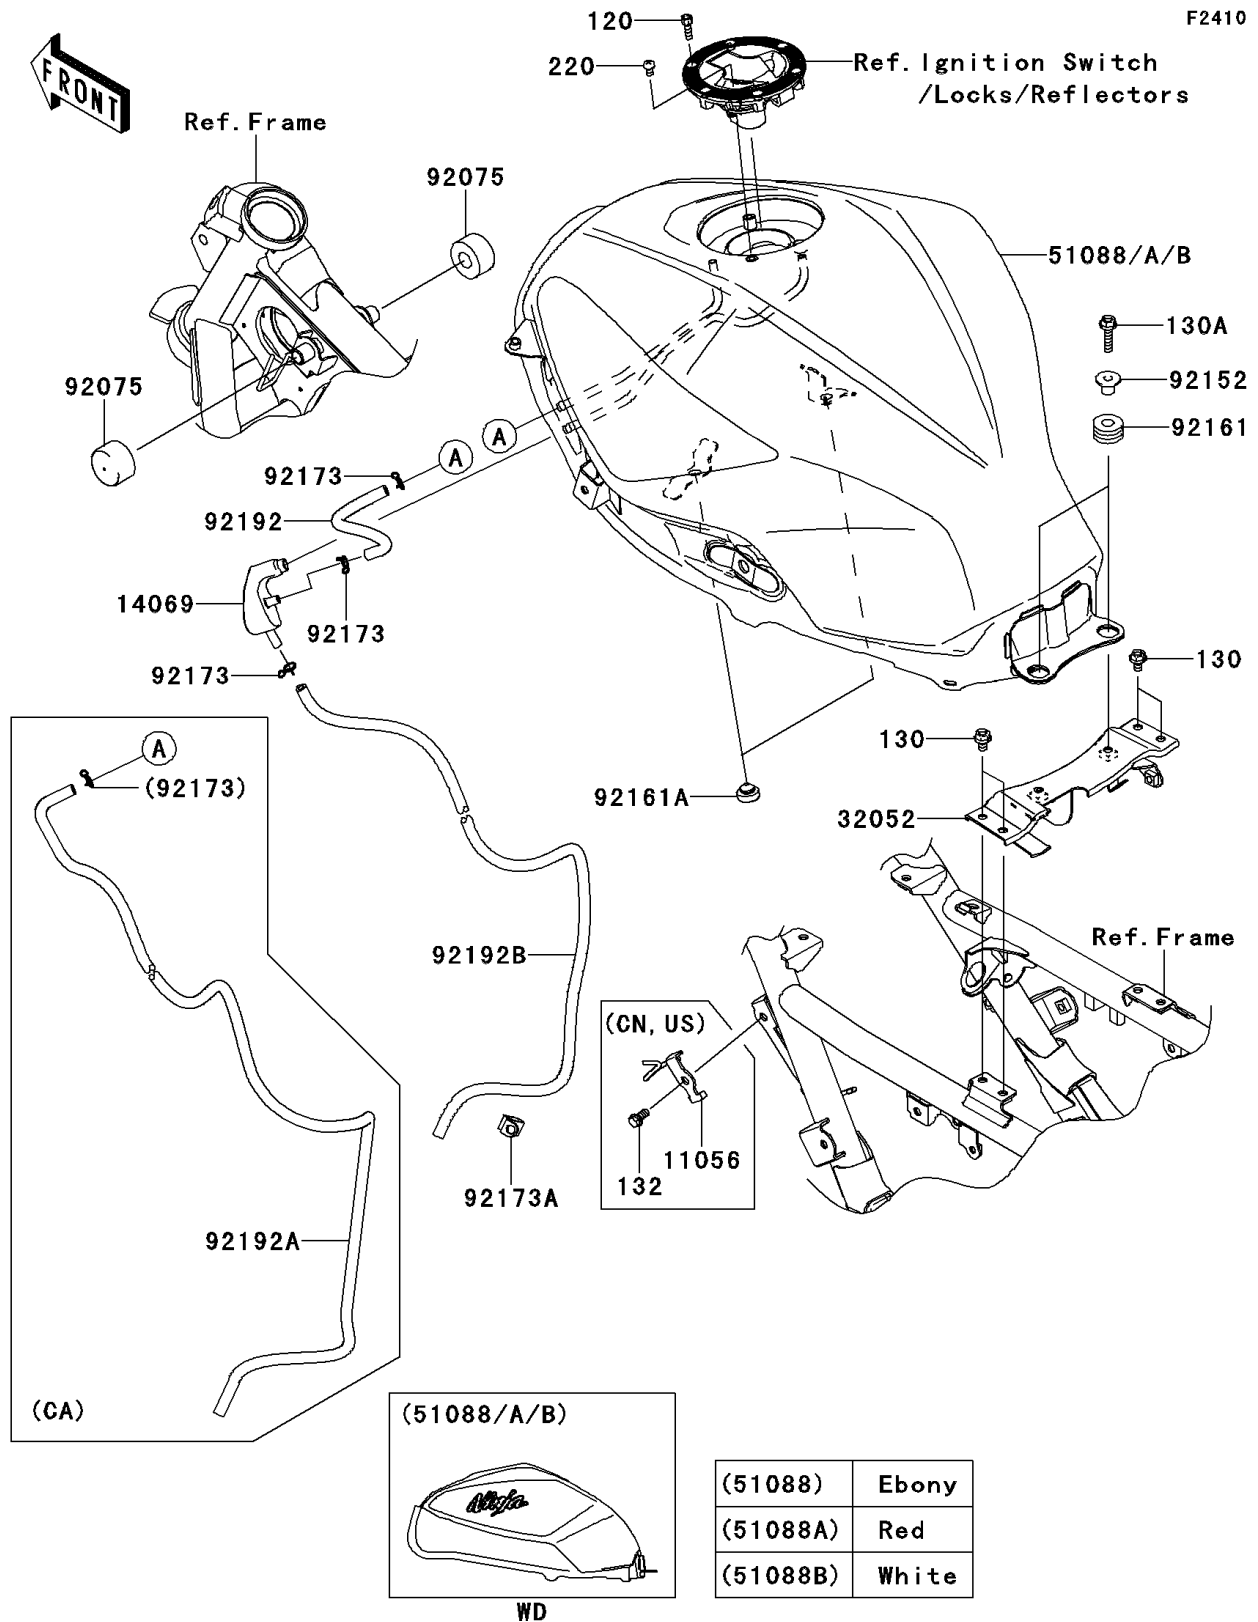

2014 NINJA® 300 ABS PARTS DIAGRAM

Fuel Tank(BES)

2014 NINJA® 300 ABS PARTS LIST

Fuel Tank(BES)

ITEM NAME	PART NUMBER	QUANTITY
BRACKET-TANK (Ref # 32052)	32052-0733	1
TANK-COMP-FUEL,EBONY (Ref # 51088)	51088-5321-H8	1
DAMPER,FUEL TANK,FR (Ref # 92075)	92075-1115	1
COLLAR (Ref # 92152)	92152-0332	1
DAMPER,10X24X12 (Ref # 92161)	92161-0927	1
DAMPER (Ref # 92161A)	92161-1473	1
CLAMP (Ref # 92173A)	92173-0978	1
BOLT-SOCKET,5X16 (Ref # 120)	120CB0516	1
BOLT-FLANGED,6X10 (Ref # 130)	130BA0610	1
BOLT-FLANGED,6X25 (Ref # 130A)	130BA0625	1
SCREW-PAN-CROS,5X8 (Ref # 220)	220AB0508	1
BRACKET,DRAIN TUBE (Ref # 11056)	11056-1633	1
BREATHER (Ref # 14069)	14069-0011	1
TANK-COMP-FUEL,P.RED (Ref # 51088A)	51088-5323-234	1
TANK-COMP-FUEL,P.S.WHITE (Ref # 51088B)	51088-5324-25Y	1
CLAMP (Ref # 92173)	92173-0049	2
BOLT-FLANGED-SMALL,6X12 (Ref # 132)	132BA0612	1
TUBE,FUEL (Ref # 92192)	92192-0310	1
TUBE,DRAIN (Ref # 92192A)	92192-1096	1
TUBE,5X9X900 (Ref # 92192B)	92192-1237	1