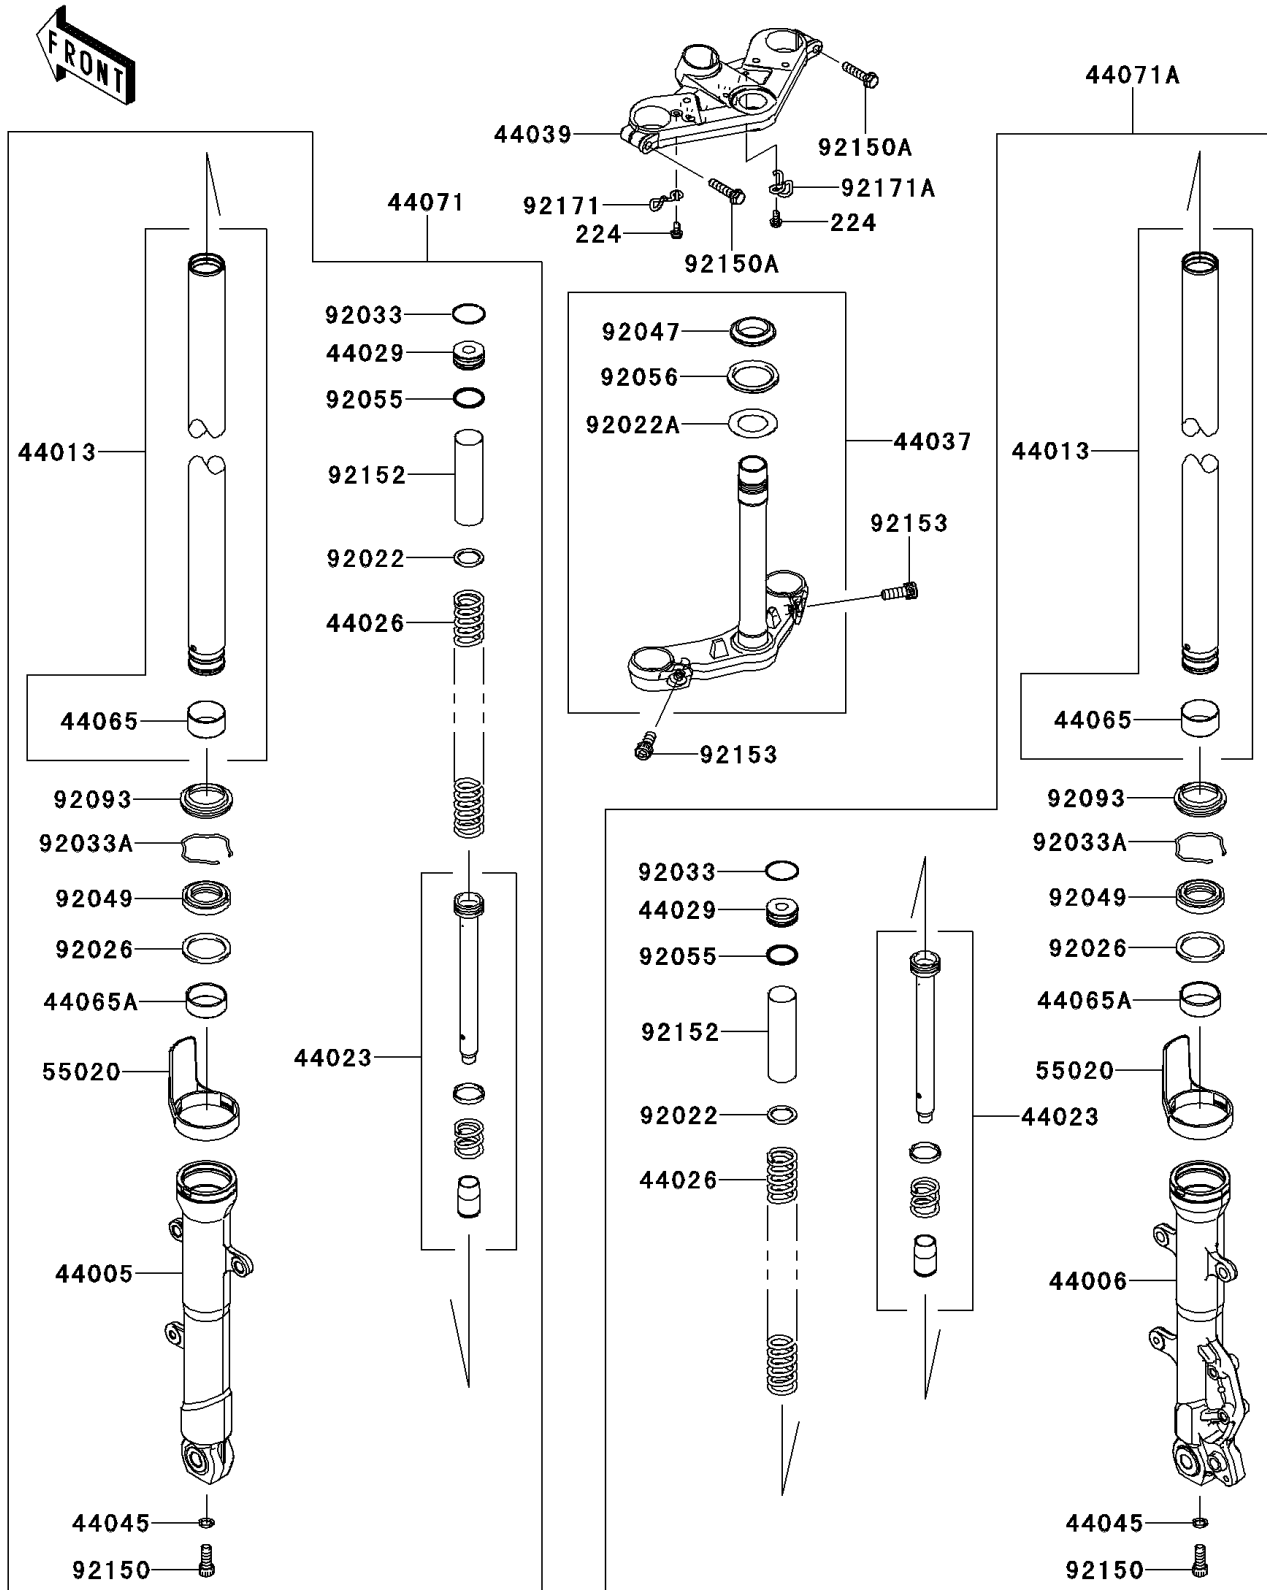

2014 NINJA® 300 ABS PARTS DIAGRAM

Front Fork

F2340

2014 NINJA® 300 ABS PARTS LIST

Front Fork

ITEM NAME	PART NUMBER	QUANTITY
SCREW-PAN-WP-CROS,6X12 (Ref # 224)	224AB0612	1
PIPE-LEFT FORK OUTER,F.S.BLACK (Ref # 44005)	44005-0092-18R	1
PIPE-RIGHT FORK OUTER,F.S.BLACK (Ref # 44006)	44006-0093-18R	1
PIPE-FORK INNER (Ref # 44013)	44013-0201	1
CYLINDER-SET-FORK (Ref # 44023)	44023-0102	1
SPRING-FRONT FORK (Ref # 44026)	44026-0126	1
SEAT-FORK SPRING (Ref # 44029)	44029-1127	1
HOLDER-FORK UNDER,F.BLACK (Ref # 44037)	44037-0112-21	1
HOLDER-FORK UPPER,F.S.BLACK (Ref # 44039)	44039-0056-18R	1
GASKET,FORK CYLINDER BOLT (Ref # 44045)	44045-051	1
BUSHING-FRONT FORK (Ref # 44065)	44065-0057	1
BUSHING-FRONT FORK (Ref # 44065A)	44065-0058	1
DAMPER-ASSY,LH,F.S.BLACK (Ref # 44071)	44071-0824-18R	1
DAMPER-ASSY,RH,F.S.BLACK (Ref # 44071A)	44071-0890-18R	1
GUARD,INNER TUBE (Ref # 55020)	55020-0329	1
WASHER (Ref # 92022)	92022-1879	1
WASHER,30.5X50X0.6 (Ref # 92022A)	92022-231	1
SPACER,FORK (Ref # 92026)	92026-1443	1
RING-SNAP (Ref # 92033)	92033-1236	1
RING-SNAP (Ref # 92033A)	92033-1286	1
RACE,STEERING STEM BEARING (Ref # 92047)	92047-012	1
SEAL-OIL (Ref # 92049)	92049-0734	1
RING-O,FORK SPRING SEAT (Ref # 92055)	92055-1384	1
SEAL-OIL,STEERING STEM (Ref # 92056)	92056-003	1
SEAL,FORK OUTER (Ref # 92093)	92093-1367	1
BOLT,SOCKET,8X18 (Ref # 92150)	92150-1432	1
BOLT (Ref # 92150A)	92150-1610	1
COLLAR,FORK,L=100 (Ref # 92152)	92152-0719	1
BOLT,SOCKET,10X25 (Ref # 92153)	92153-0301	1

2014 NINJA® 300 ABS PARTS LIST

Front Fork

ITEM NAME	PART NUMBER	QUANTITY
CLAMP,LH (Ref # 92171)	92171-1857	1
CLAMP,RH (Ref # 92171A)	92171-1947	1