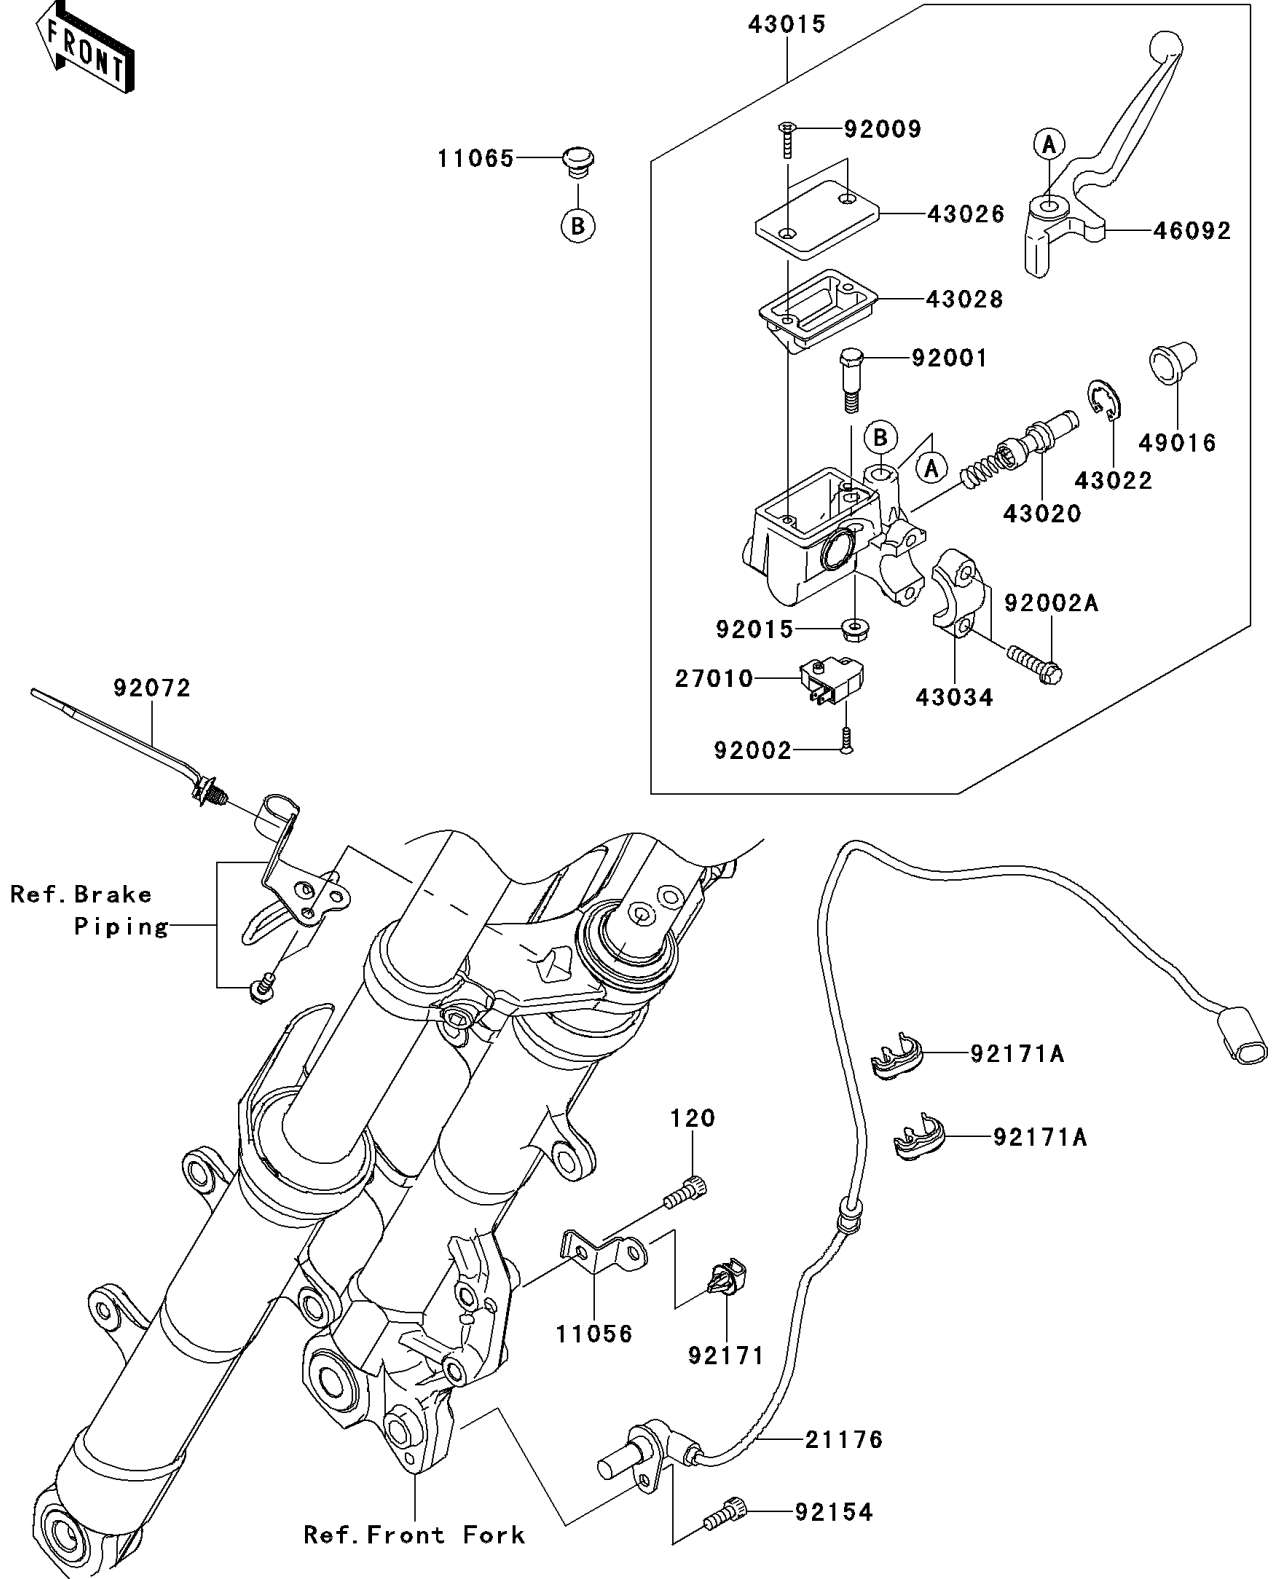

## 2014 NINJA® 300 ABS PARTS DIAGRAM

Front Master Cylinder

F2291

## 2014 NINJA® 300 ABS PARTS LIST

Front Master Cylinder

ITEM NAME	PART NUMBER	QUANTITY
BOLT-SOCKET,6X16 (Ref # 120)	120CA0616	1
BRACKET (Ref # 11056)	11056-1816	1
CAP,DUMMY (Ref # 11065)	11065-0218	1
SENSOR,ABS,FR (Ref # 21176)	21176-0750	1
SWITCH,BRAKE (Ref # 27010)	27010-1170	1
CYLINDER-ASSY-MASTER,FR (Ref # 43015)	43015-0598	1
PISTON-COMP-BRAKE (Ref # 43020)	43020-1095	1
STOPPER-BRAKE,PISTON (Ref # 43022)	43022-1010	1
CAP-BRAKE (Ref # 43026)	43026-1074	1
DIAPHRAGM (Ref # 43028)	43028-1061	1
HOLDER-BRAKE,MASTER CYLINDER (Ref # 43034)	43034-1016	1
LEVER-GRIP,FRONT BRAKE (Ref # 46092)	46092-0028	1
COVER-SEAL,MASTER CYLINDER (Ref # 49016)	49016-1044	1
BOLT,FRONT BRAKE LEVER (Ref # 92001)	92001-1728	1
BOLT,SCREW,4X12 (Ref # 92002)	92002-1323	1
BOLT (Ref # 92002A)	92002-1894	1
SCREW,4MM (Ref # 92009)	92009-1458	1
NUT,FLANGED,6MM,BLACK (Ref # 92015)	92015-1233	1
BAND (Ref # 92072)	92072-1414	1
BOLT,SOCKET,6X16 (Ref # 92154)	92154-0235	1
CLAMP (Ref # 92171)	92171-0640	1
CLAMP,BRAKE HOSE (Ref # 92171A)	92171-1819	1