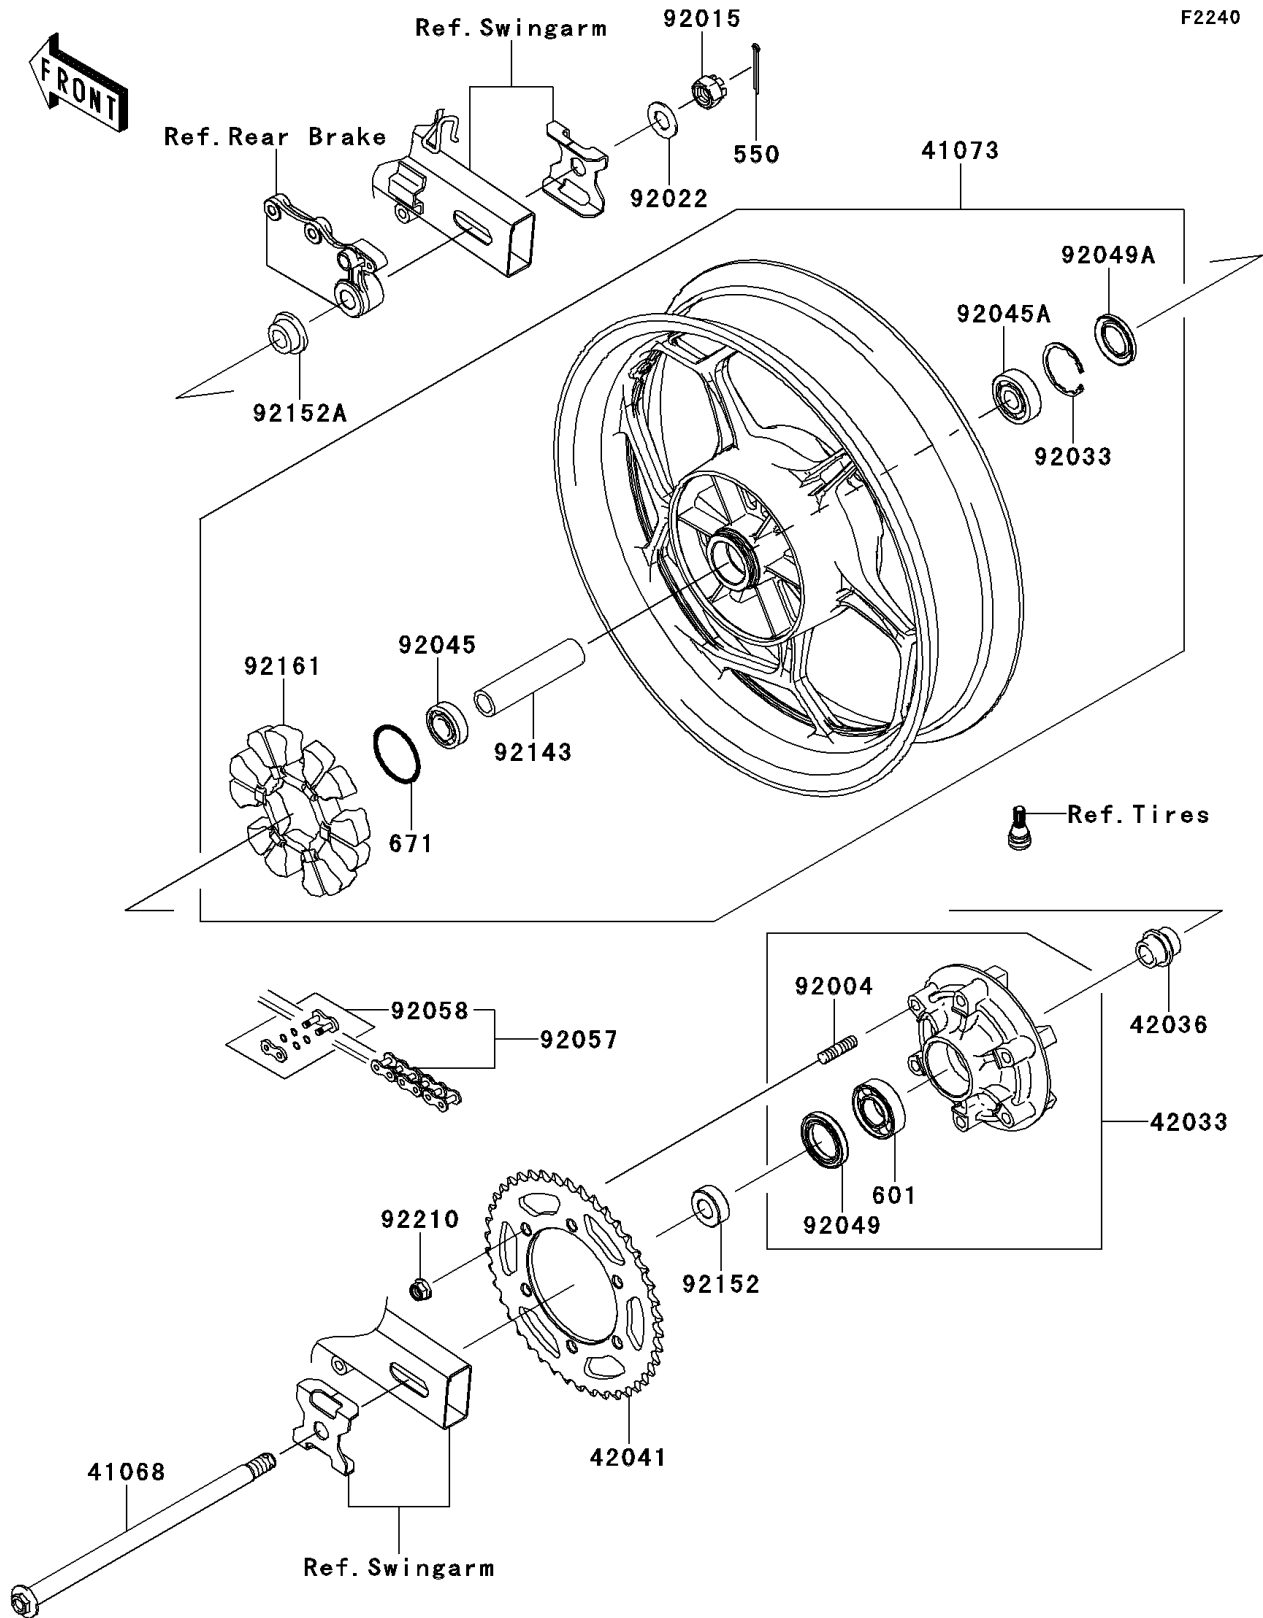

2014 NINJA® 300 ABS PARTS DIAGRAM

Rear Wheel/Chain(BES)

F2240

2014 NINJA® 300 ABS PARTS LIST

Rear Wheel/Chain(BES)

ITEM NAME	PART NUMBER	QUANTITY
PIN-COTTER,4.0X35 (Ref # 550)	550AA4035	1
BEARING-BALL,#6205G (Ref # 601)	601B6205G	1
O RING (Ref # 671)	671B2550	1
AXLE,RR (Ref # 41068)	41068-1223	1
WHEEL-ASSY,RR,BLACK (Ref # 41073)	41073-0590-R2	1
COUPLING-ASSY,RR HUB (Ref # 42033)	42033-0574	1
SLEEVE,RR HUB,L=30 (Ref # 42036)	42036-1055	1
SPROCKET-HUB,42T (Ref # 42041)	42041-0118	1
STUD,10X19 (Ref # 92004)	92004-0048	1
NUT,CASTLE,16MM (Ref # 92015)	92015-1947	1
WASHER,17.5X34X2.0 (Ref # 92022)	92022-1916	1
RING-SNAP,47MM (Ref # 92033)	92033-1042	1
BEARING-BALL,17X40X12 (Ref # 92045)	92045-0732	1
BEARING-BALL,17X47X14 (Ref # 92045A)	92045-0733	1
SEAL-OIL,35X52X7 (Ref # 92049)	92049-0730	1
SEAL-OIL,BJN28475 (Ref # 92049A)	92049-1056	1
CHAIN,DRIVE,EK520SR-02X106L (Ref # 92057)	92057-0019	1
JOINT-CHAIN,DRIVE (Ref # 92058)	92058-1102	1
COLLAR,RR HUB,L=111 (Ref # 92143)	92143-1416	1
COLLAR,17X35X13 (Ref # 92152)	92152-0843	1
COLLAR,17X28(38)X15 (Ref # 92152A)	92152-0844	1
DAMPER,RR HUB SHOCK (Ref # 92161)	92161-0700	1
NUT,LOCK,FLANGED,10MM (Ref # 92210)	92210-0276	1