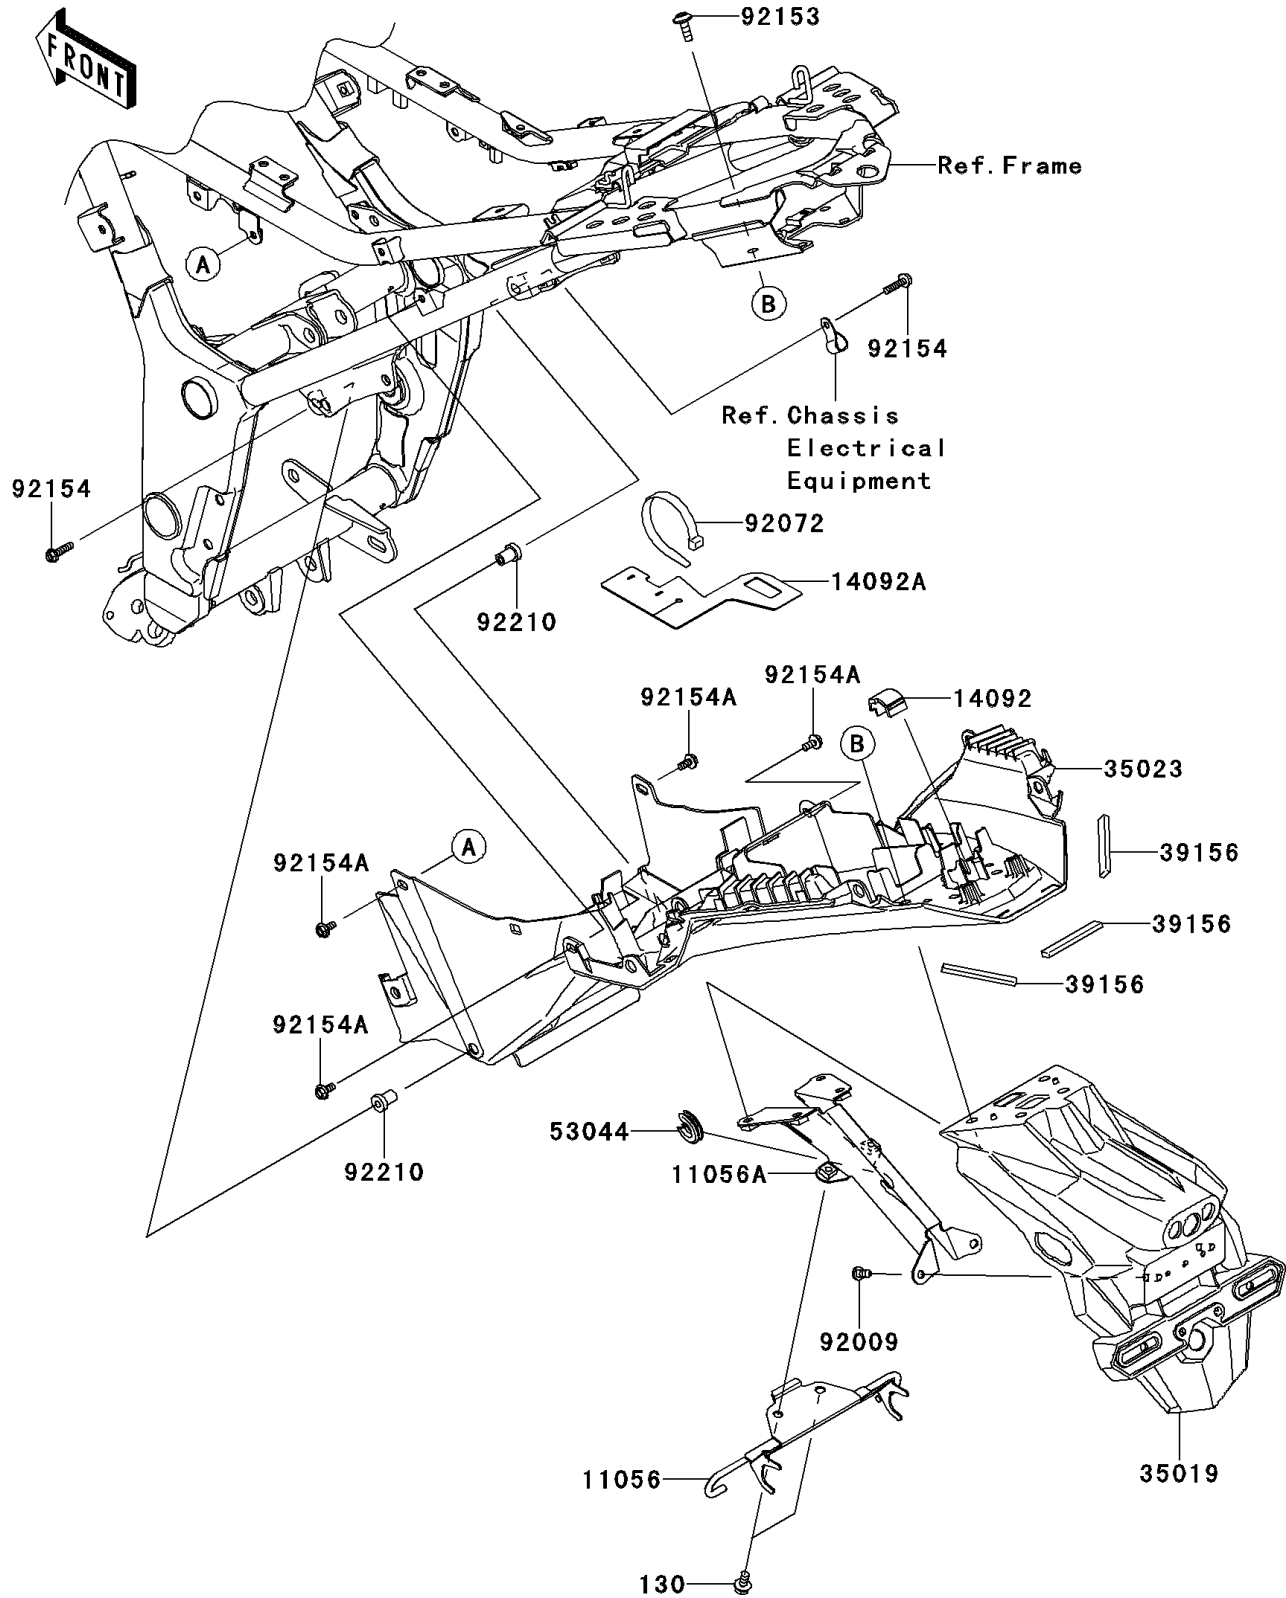

2014 NINJA® 300 ABS PARTS DIAGRAM

Rear Fender(s)

F2172

2014 NINJA® 300 ABS PARTS LIST

Rear Fender(s)

ITEM NAME	PART NUMBER	QUANTITY
BOLT-FLANGED,6X12 (Ref # 130)	130BA0612	1
BRACKET,FLAP,HOOK (Ref # 11056)	11056-1569	1
BRACKET,FLAP (Ref # 11056A)	11056-2310	1
COVER (Ref # 14092)	14092-0951	1
COVER,RR FENDER (Ref # 14092A)	14092-1106	1
FLAP (Ref # 35019)	35019-0566	1
FENDER-REAR (Ref # 35023)	35023-0340	1
PAD,9X60X4 (Ref # 39156)	39156-0820	1
TRIM (Ref # 53044)	53044-0565	1
SCREW,6X14 (Ref # 92009)	92009-3845	1
BAND,L=202 (Ref # 92072)	92072-1195	1
BOLT,6X18 (Ref # 92153)	92153-0816	1
BOLT,FLANGED,5X20 (Ref # 92154)	92154-1002	1
BOLT,FLANGED,5X12 (Ref # 92154A)	92154-1003	1
NUT,5MM (Ref # 92210)	92210-0001	1