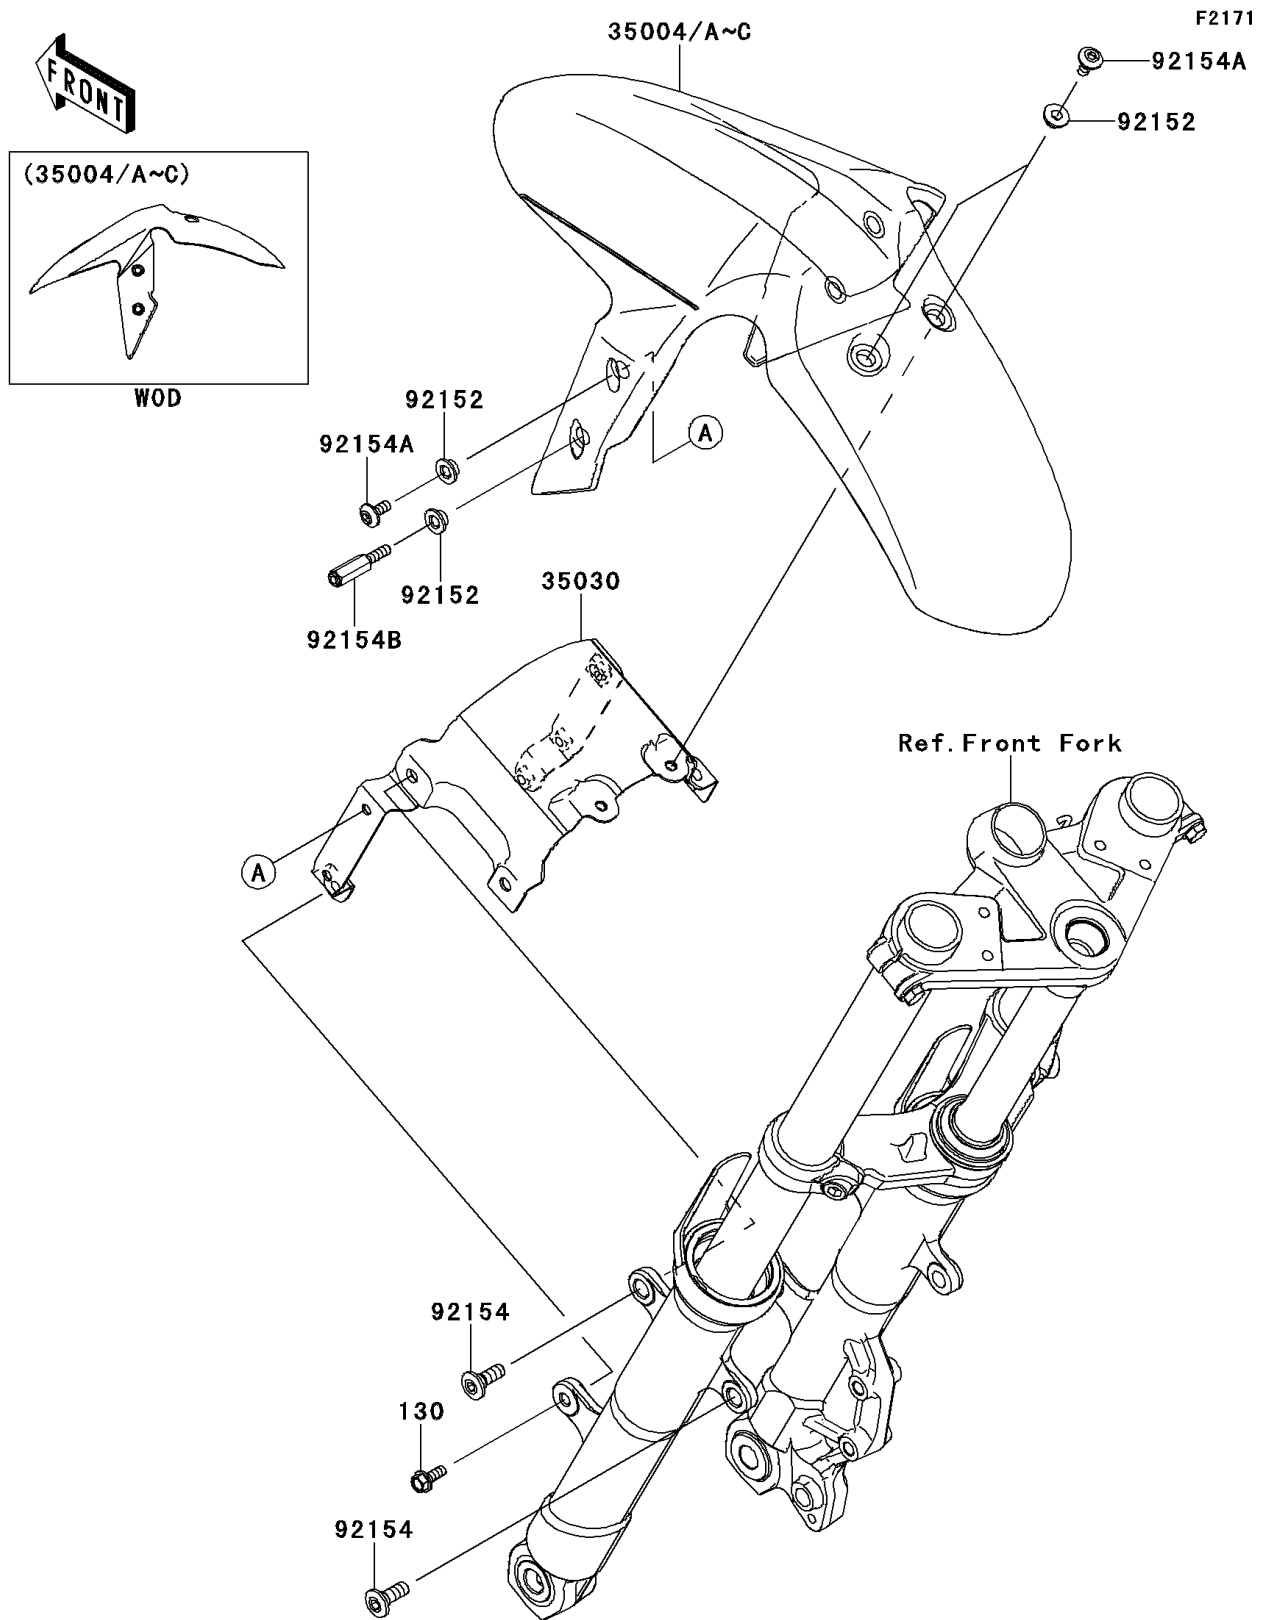

2014 NINJA® 300 ABS PARTS DIAGRAM

Front Fender(s)

2014 NINJA® 300 ABS PARTS LIST

Front Fender(s)

ITEM NAME	PART NUMBER	QUANTITY
BOLT-FLANGED,6X18 (Ref # 130)	130BA0618	1
FENDER-FRONT,EBONY (Ref # 35004)	35004-0318-H8	1
BRACE-ASSY,FRONT FENDER (Ref # 35030)	35030-0055	1
COLLAR,6.8X10(16)X6.6 (Ref # 92152)	92152-0842	1
BOLT,SOCKET,8X23 (Ref # 92154)	92154-0300	1
BOLT,SOCKET,6X14 (Ref # 92154A)	92154-0932	1
BOLT,6X20 (Ref # 92154B)	92154-1020	1
FENDER-FRONT,P.RED (Ref # 35004A)	35004-0318-234	1
FENDER-FRONT,P.S.WHITE (Ref # 35004B)	35004-0318-25Y	1