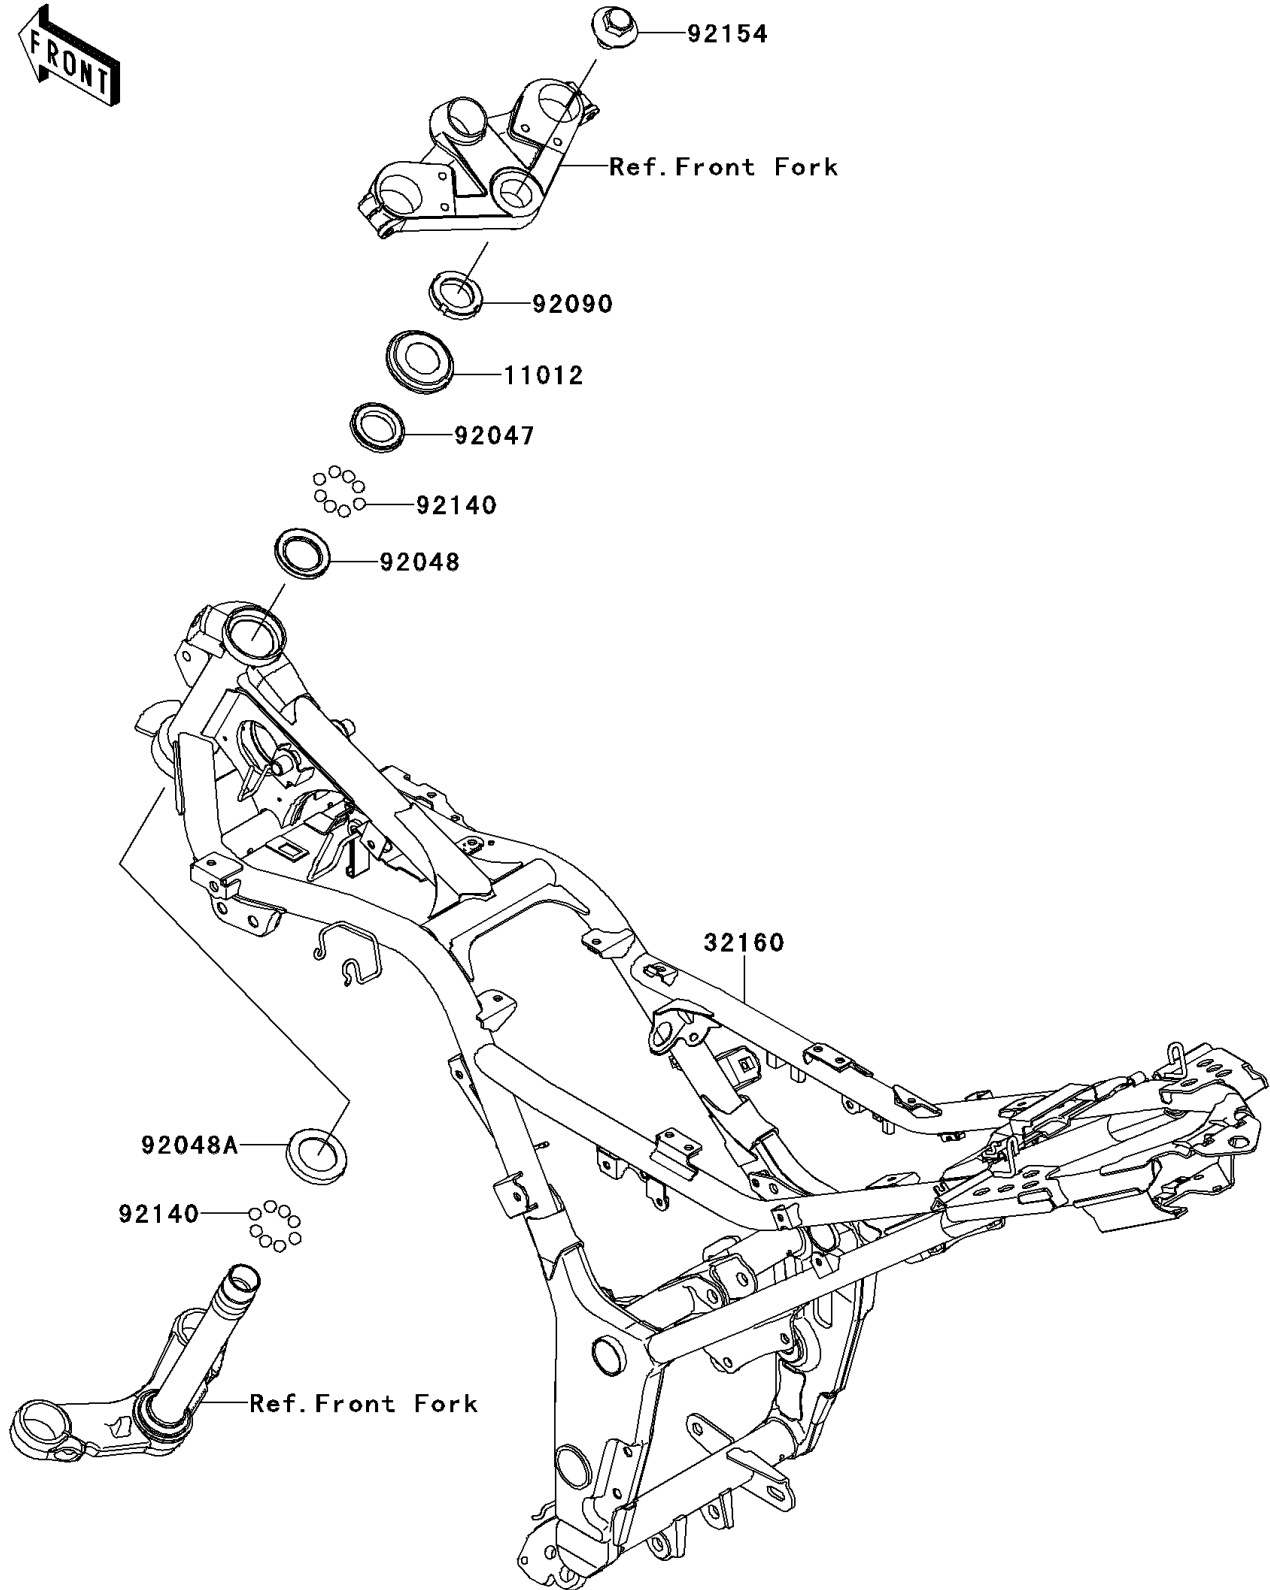

2014 NINJA® 300 ABS PARTS DIAGRAM

Frame

F2120

2014 NINJA® 300 ABS PARTS LIST

Frame

ITEM NAME	PART NUMBER	QUANTITY
CAP,STEERING STEM (Ref # 11012)	11012-1898	1
FRAME-COMP,F.S.BLACK (Ref # 32160)	32160-0620-18R	1
RACE,STEERING STEM BEARING (Ref # 92047)	92047-011	1
RACE,STEERING STEM BEARING (Ref # 92048)	92048-006	1
RACE,STEERING STEM BEARING (Ref # 92048A)	92048-008	1
NUT,30MM (Ref # 92090)	92090-007	1
BALL,6.35MM (Ref # 92140)	92140-0008	1
BOLT,FLANGED,6X22 (Ref # 92154)	92154-1152	1