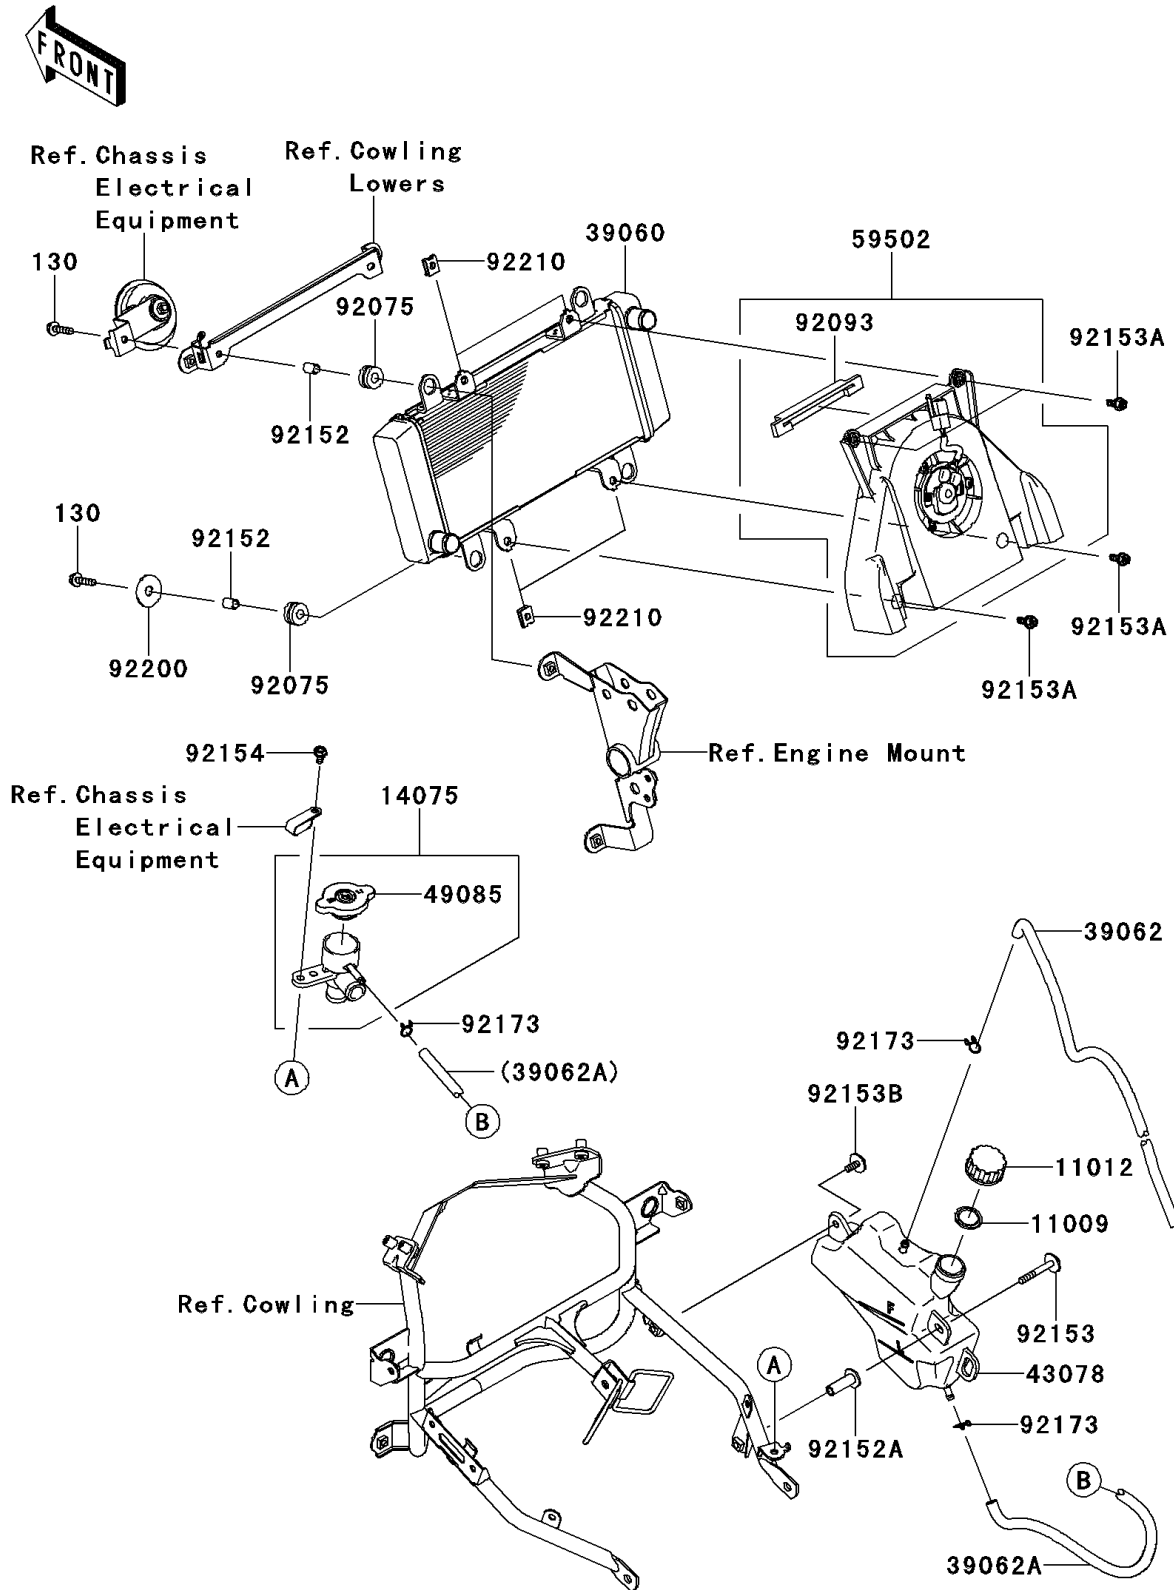

2014 NINJA® 300 ABS PARTS DIAGRAM

Radiator

E3032

2014 NINJA® 300 ABS PARTS LIST

Radiator

ITEM NAME	PART NUMBER	QUANTITY
BOLT-FLANGED,6X25 (Ref # 130)	130BA0625	1
GASKET,RESERVOIR TANK CAP (Ref # 11009)	11009-1145	1
CAP (Ref # 11012)	11012-1084	1
CAP-ASSY,RADIATOR (Ref # 14075)	14075-1061	1
RADIATOR (Ref # 39060)	39060-0710	1
HOSE-COOLING,OVERFLOW (Ref # 39062)	39062-0335	1
HOSE-COOLING,RESERVOIR (Ref # 39062A)	39062-0629	1
RESERVOIR (Ref # 43078)	43078-0558	1
CAP-ASSY-PRESSURE (Ref # 49085)	49085-1066	1
FAN-ASSY (Ref # 59502)	59502-0050	1
DAMPER (Ref # 92075)	92075-1690	1
SEAL (Ref # 92093)	92093-0587	1
COLLAR,6.8X10X13 (Ref # 92152)	92152-0846	1
COLLAR,L=29 (Ref # 92152A)	92152-1591	1
BOLT,6X45 (Ref # 92153)	92153-0003	1
BOLT (Ref # 92153A)	92153-0531	1
BOLT,FLANGED-SMALL,6X16 (Ref # 92153B)	92153-1798	1
BOLT,UPSET-WP,6X16 (Ref # 92154)	92154-0961	1
CLAMP (Ref # 92173)	92173-0050	1
WASHER,6.5X24X1.6 (Ref # 92200)	92200-0789	1
NUT (Ref # 92210)	92210-1323	1