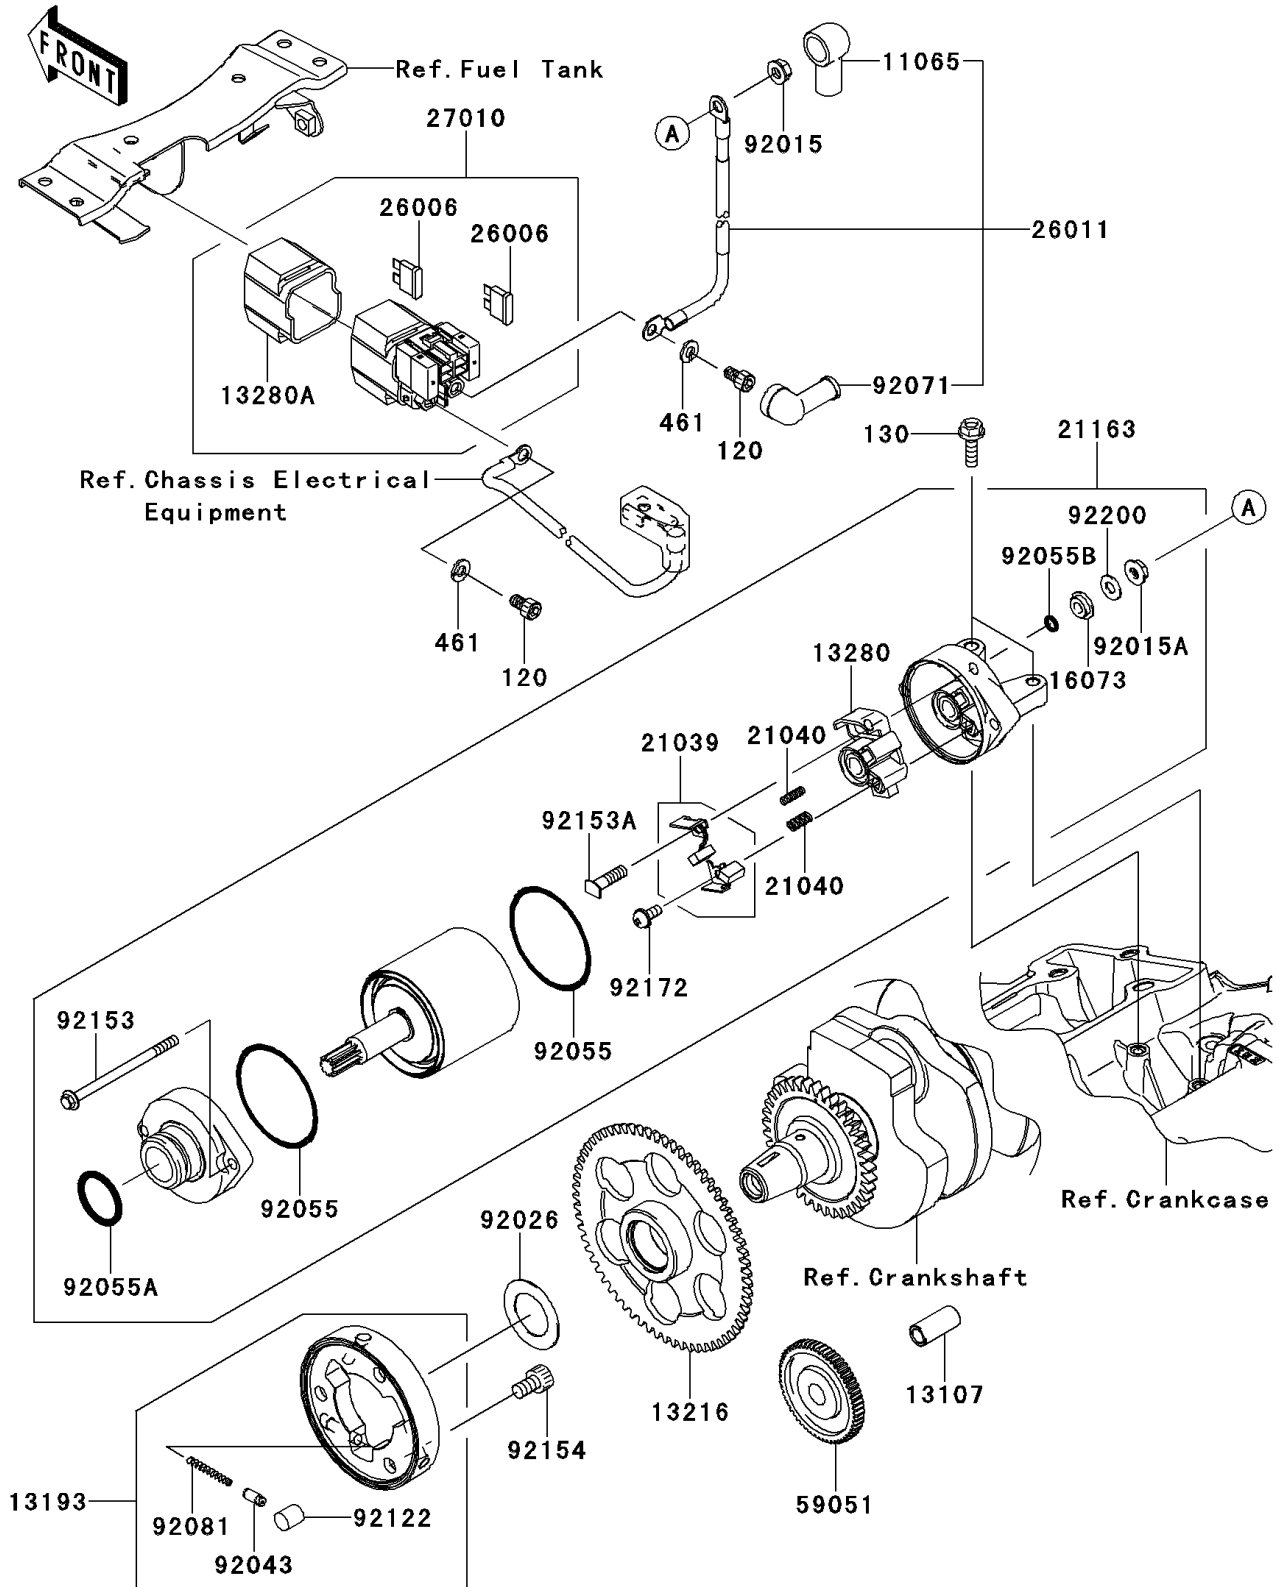

## 2014 NINJA® 300 ABS PARTS DIAGRAM

Starter Motor

E1840

## 2014 NINJA® 300 ABS PARTS LIST

Starter Motor

ITEM NAME	PART NUMBER	QUANTITY
BOLT-SOCKET,6X10 (Ref # 120)	120CB0610	1
BOLT-FLANGED,6X20 (Ref # 130)	130BA0620	1
WASHER-SPRING,6MM (Ref # 461)	461DA0600	1
CAP (Ref # 11065)	11065-0213	1
SHAFT,7.8X12X26.5 (Ref # 13107)	13107-0743	1
CLUTCH-ASSY-ONEWAY (Ref # 13193)	13193-1002	1
GEAR-COMP,ONEWAY CLUTCH,65T (Ref # 13216)	13216-0880	1
HOLDER (Ref # 13280)	13280-0261	1
HOLDER (Ref # 13280A)	13280-0301	1
INSULATOR (Ref # 16073)	16073-0053	1
BRUSH,CARBON SET (Ref # 21039)	21039-0005	1
SPRING-BRUSH (Ref # 21040)	21040-0003	1
STARTER-ELECTRIC (Ref # 21163)	21163-0717	1
FUSE,BLADE,30A,GREEN (Ref # 26006)	26006-1006	1
WIRE-LEAD,STARTER (Ref # 26011)	26011-0808	1
SWITCH,MAGNETIC (Ref # 27010)	27010-0099	1
GEAR-SPUR,IDLER (Ref # 59051)	59051-0722	1
NUT,FLANGED,6MM (Ref # 92015)	92015-1367	1
NUT,STARTER MOTOR (Ref # 92015A)	92015-1476	1
SPACER,25.2X40X1.0 (Ref # 92026)	92026-0153	1
PIN (Ref # 92043)	92043-132	1
RING-O (Ref # 92055)	92055-0136	1
RING-O (Ref # 92055A)	92055-1276	1
RING-O,4.5X2.0 (Ref # 92055B)	92055-1370	1
GROMMET (Ref # 92071)	92071-0705	1
SPRING,COIL (Ref # 92081)	92081-159	1
ROLLER (Ref # 92122)	92122-006	1
BOLT,SET (Ref # 92153)	92153-1851	1
BOLT (Ref # 92153A)	92153-1866	1

## 2014 NINJA® 300 ABS PARTS LIST

Starter Motor

ITEM NAME	PART NUMBER	QUANTITY
BOLT, SOCKET, 8X13 (Ref # 92154)	92154-0175	1
SCREW (Ref # 92172)	92172-0334	1
WASHER (Ref # 92200)	92200-0386	1