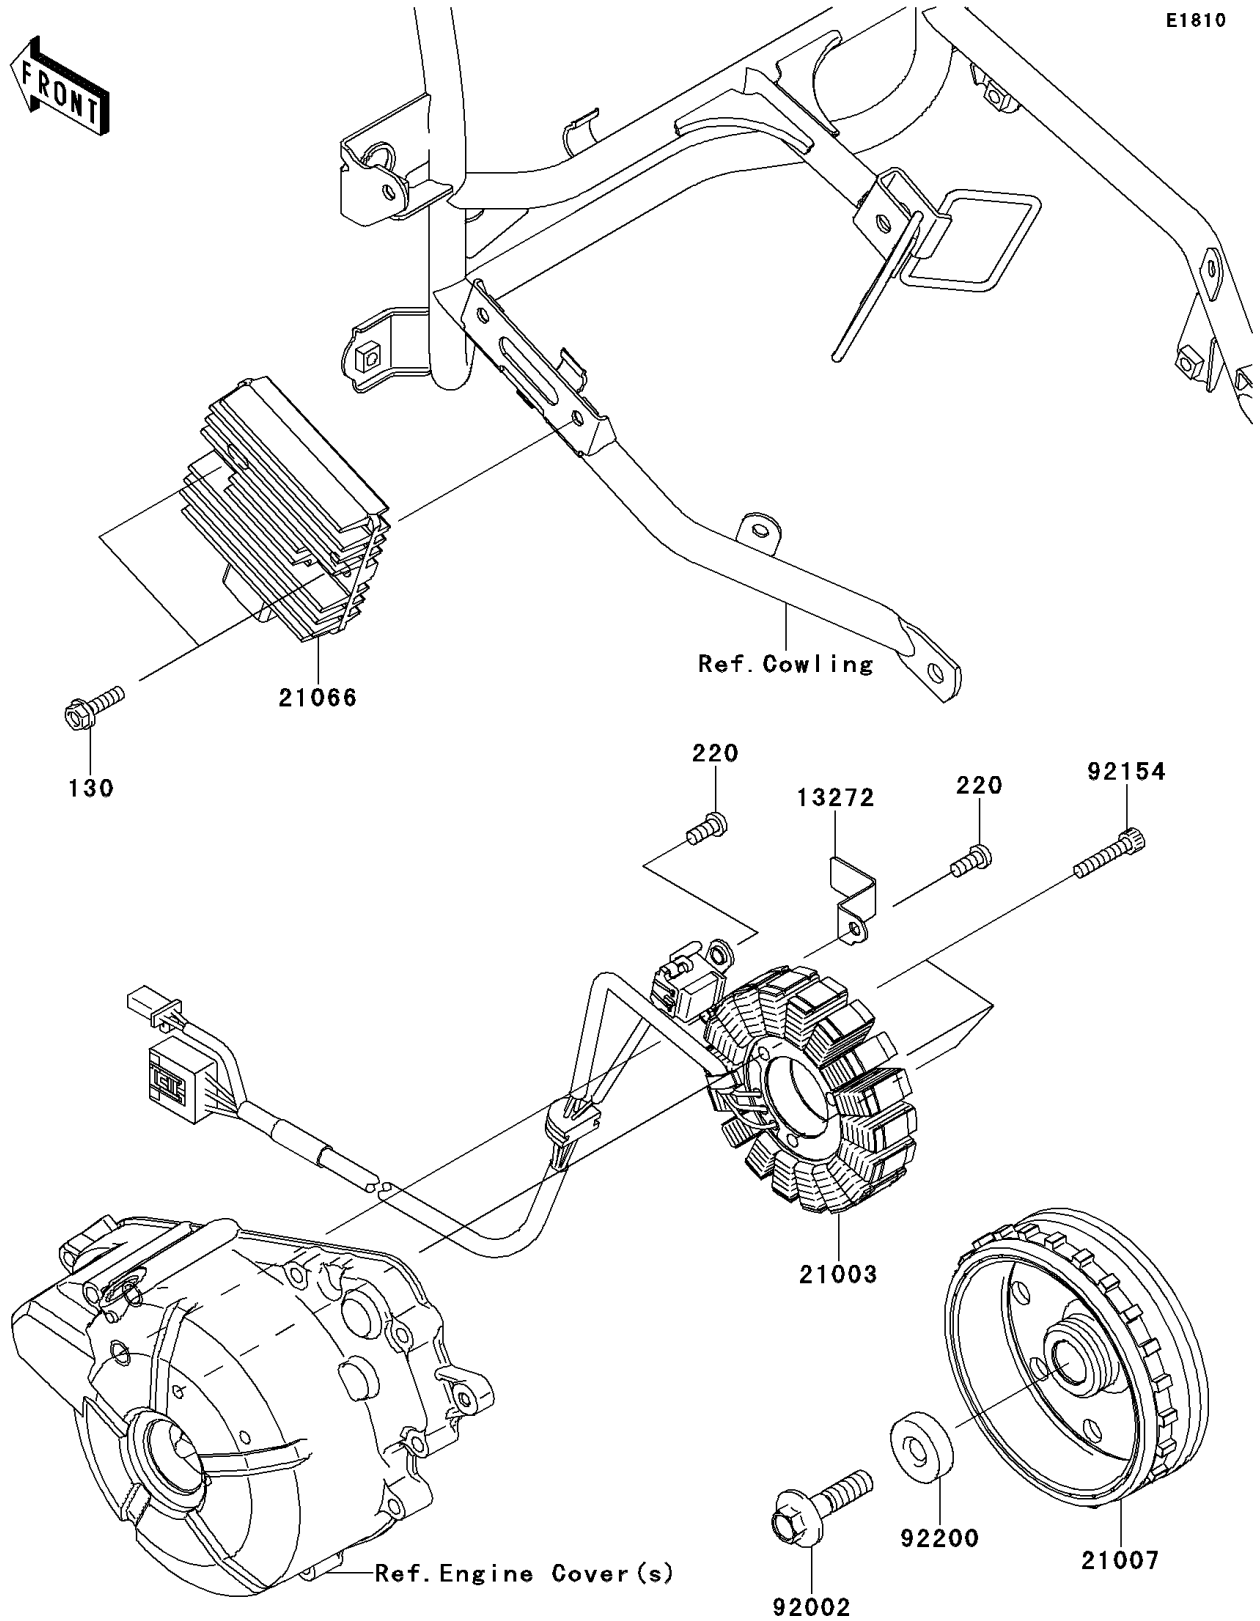

2014 NINJA® 300 ABS PARTS DIAGRAM

Generator

2014 NINJA® 300 ABS PARTS LIST

Generator

ITEM NAME	PART NUMBER	QUANTITY
BOLT-FLANGED,6X22 (Ref # 130)	130BA0622	1
SCREW-PAN-CROS,6X14 (Ref # 220)	220AA0614	1
PLATE (Ref # 13272)	13272-1257	1
STATOR (Ref # 21003)	21003-0128	1
ROTOR (Ref # 21007)	21007-0569	1
REGULATOR-VOLTAGE (Ref # 21066)	21066-0712	1
BOLT,FLANGED,10X40 (Ref # 92002)	92002-1296	1
BOLT,SOCKET,6X30 (Ref # 92154)	92154-0962	1
WASHER,10X30X9 (Ref # 92200)	92200-0790	1