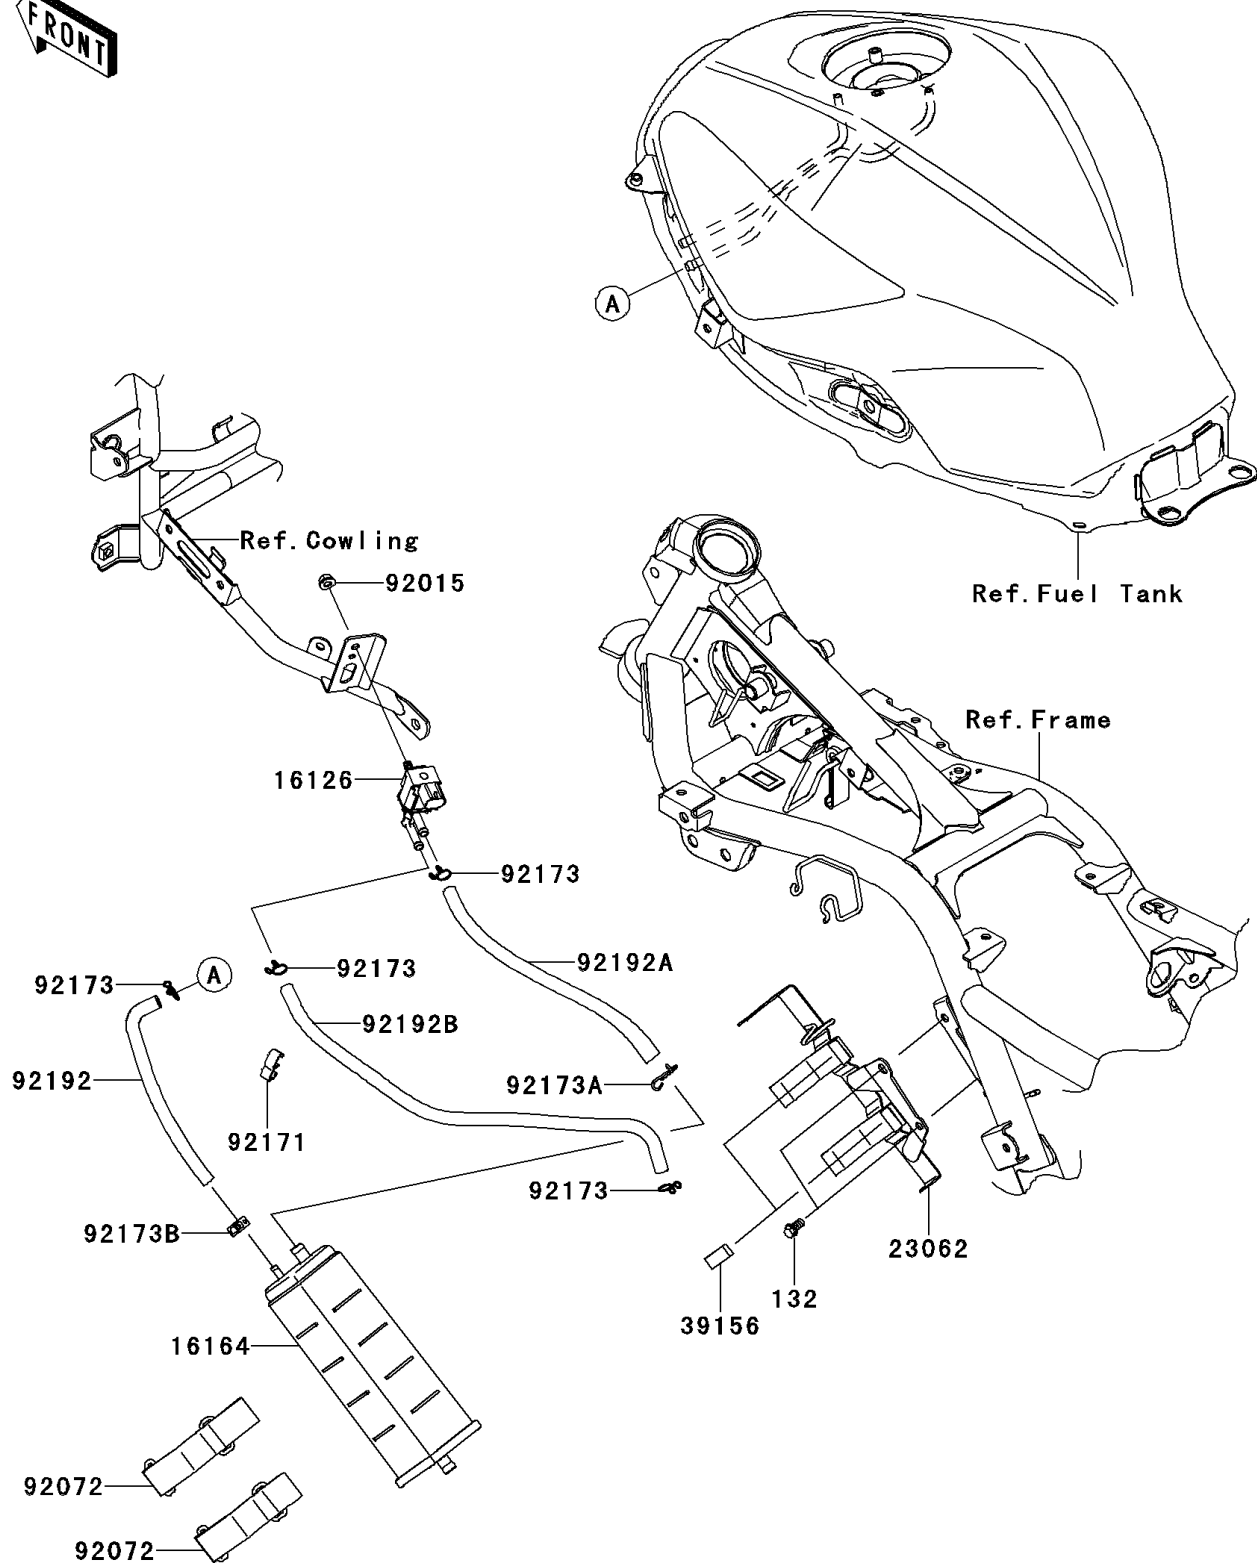

## 2014 NINJA® 300 ABS PARTS DIAGRAM

Fuel Evaporative System(CA)

E1650

## 2014 NINJA® 300 ABS PARTS LIST

Fuel Evaporative System(CA)

ITEM NAME	PART NUMBER	QUANTITY
BOLT-FLANGED-SMALL,6X12 (Ref # 132)	132BA0612	1
VALVE,SOLENOID (Ref # 16126)	16126-0705	1
CANISTER (Ref # 16164)	16164-0009	1
BRACKET-COMP,CANISTER (Ref # 23062)	23062-0742	1
PAD,10X30X4 (Ref # 39156)	39156-0927	1
NUT,FLANGED,6MM (Ref # 92015)	92015-1367	1
BAND,L=90 (Ref # 92072)	92072-0135	1
CLAMP (Ref # 92171)	92171-1184	1
CLAMP (Ref # 92173)	92173-0050	1
CLAMP,14MM (Ref # 92173A)	92173-0192	1
CLAMP (Ref # 92173B)	92173-1143	1
TUBE,TANK-CANISTER,BLUE (Ref # 92192)	92192-1098	1
TUBE,CANISTER-VALVE,GREEN (Ref # 92192A)	92192-1099	1
TUBE,VALVE-THB,GREEN (Ref # 92192B)	92192-1101	1