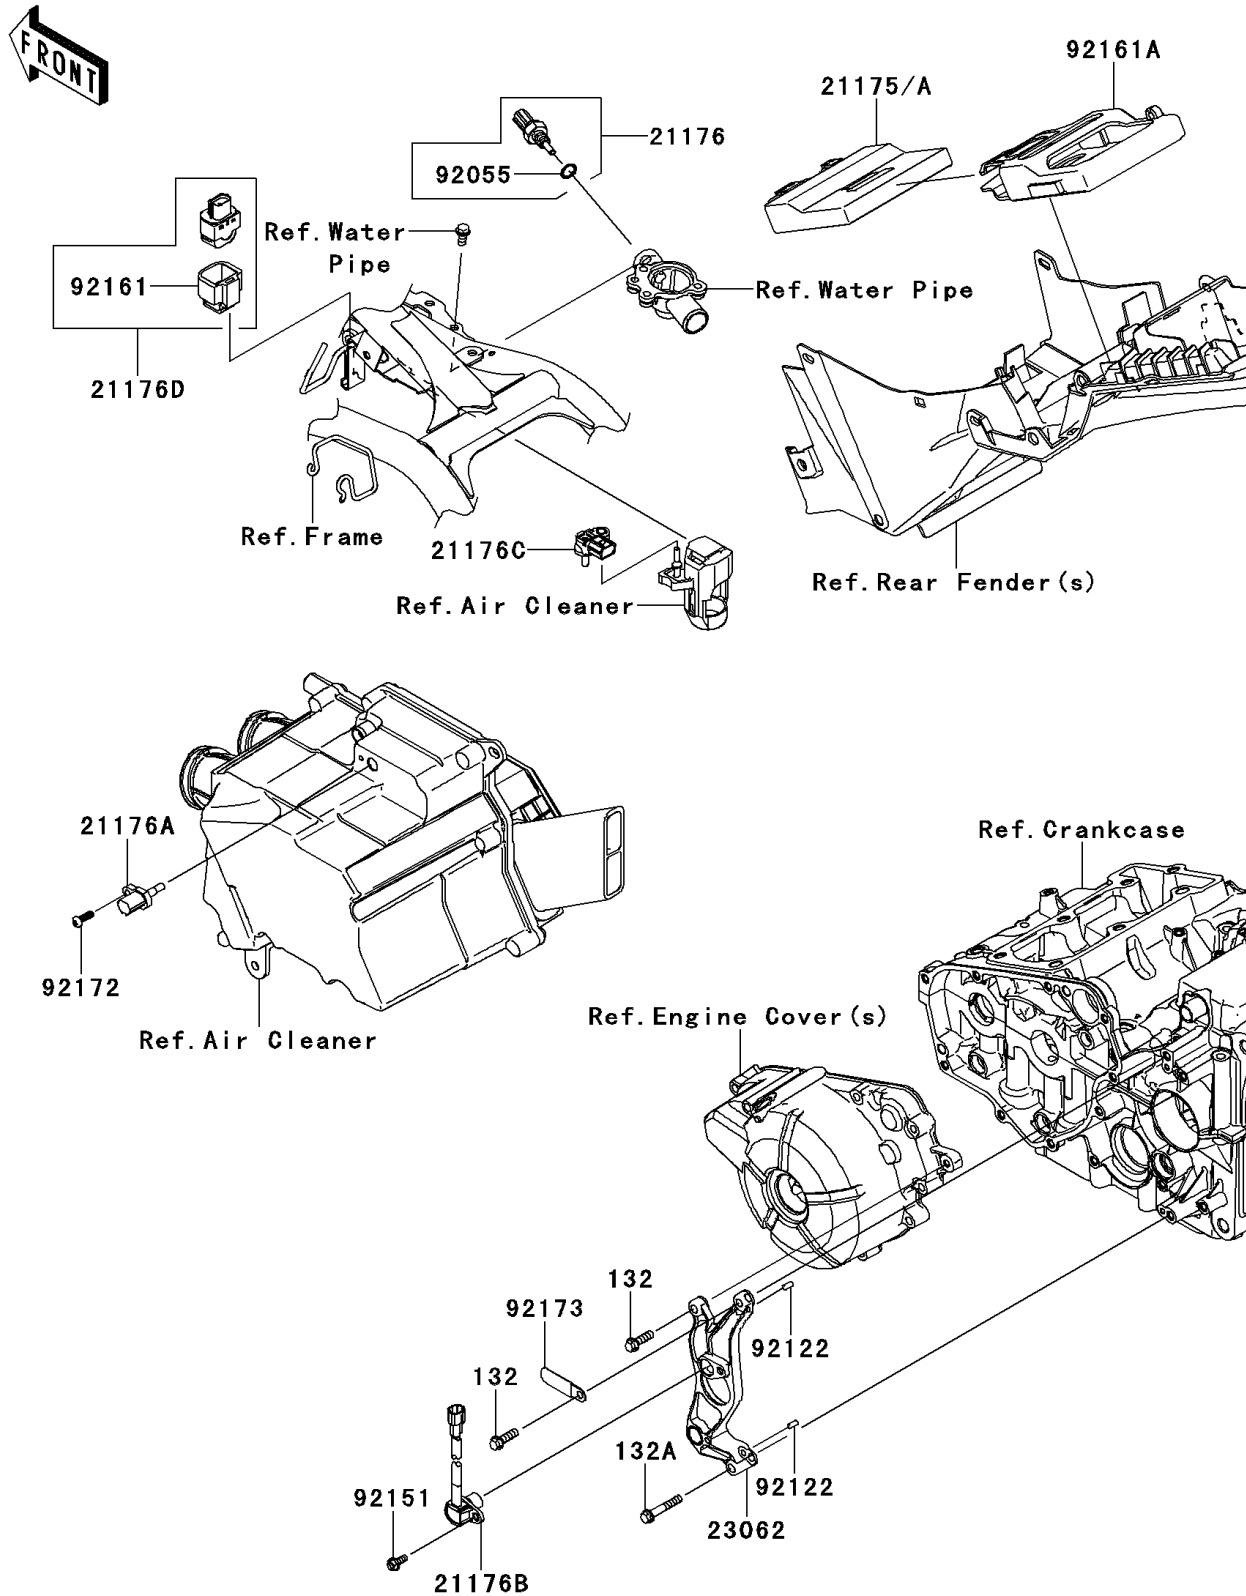

2014 NINJA® 300 ABS PARTS DIAGRAM

Fuel Injection

E1530

2014 NINJA® 300 ABS PARTS LIST

Fuel Injection

ITEM NAME	PART NUMBER	QUANTITY
BOLT-FLANGED-SMALL,6X20 (Ref # 132)	132BA0620	1
BOLT-FLANGED-SMALL,6X35 (Ref # 132A)	132BA0635	1
SENSOR,WATER TEMP (Ref # 21176)	21176-0009	1
SENSOR,AIR TEMPERATURE (Ref # 21176A)	21176-0048	1
SENSOR,SPEED (Ref # 21176B)	21176-0065	1
SENSOR,PRESSURE (Ref # 21176C)	21176-0111	1
SENSOR,VEHICLE-DOWN (Ref # 21176D)	21176-0704	1
BRACKET-COMP (Ref # 23062)	23062-0741	1
RING-O,9.5X1.9 (Ref # 92055)	92055-0016	1
ROLLER,4X8 (Ref # 92122)	92122-0557	1
BOLT,FLANGED,5X12 (Ref # 92151)	92151-1305	1
DAMPER (Ref # 92161)	92161-0951	1
DAMPER,ECU (Ref # 92161A)	92161-1426	1
SCREW,TAPPING,5X16 (Ref # 92172)	92172-0790	1
CLAMP,L=45 (Ref # 92173)	92173-0194	1
CONTROL UNIT-ELECTRONIC (Ref # 21175)	21175-0793	1
CONTROL UNIT-ELECTRONIC (Ref # 21175A)	21175-0897	1