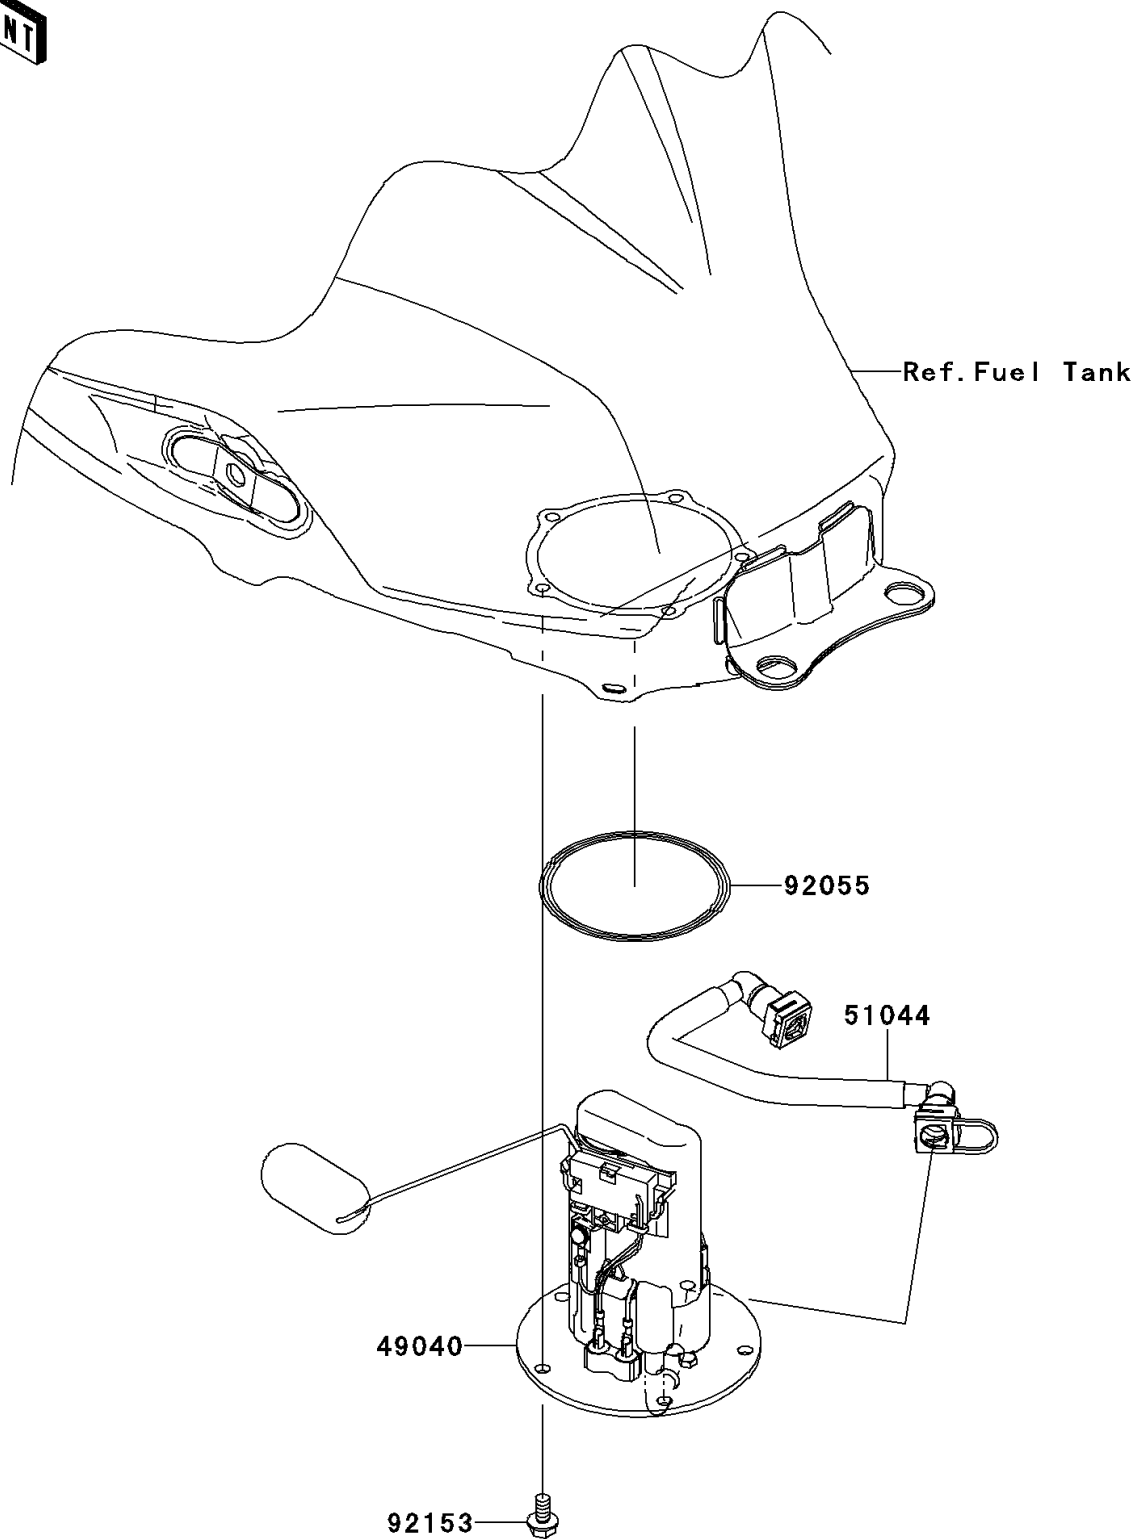

2014 NINJA® 300 ABS PARTS DIAGRAM

Fuel Pump

E1520

2014 NINJA® 300 ABS PARTS LIST

Fuel Pump

ITEM NAME	PART NUMBER	QUANTITY
PUMP-FUEL (Ref # 49040)	49040-0713	1
TUBE-ASSY (Ref # 51044)	51044-0721	1
RING-0,74.6X5.7 (Ref # 92055)	92055-0728	1
BOLT,FLANGED,6X12 (Ref # 92153)	92153-1295	1