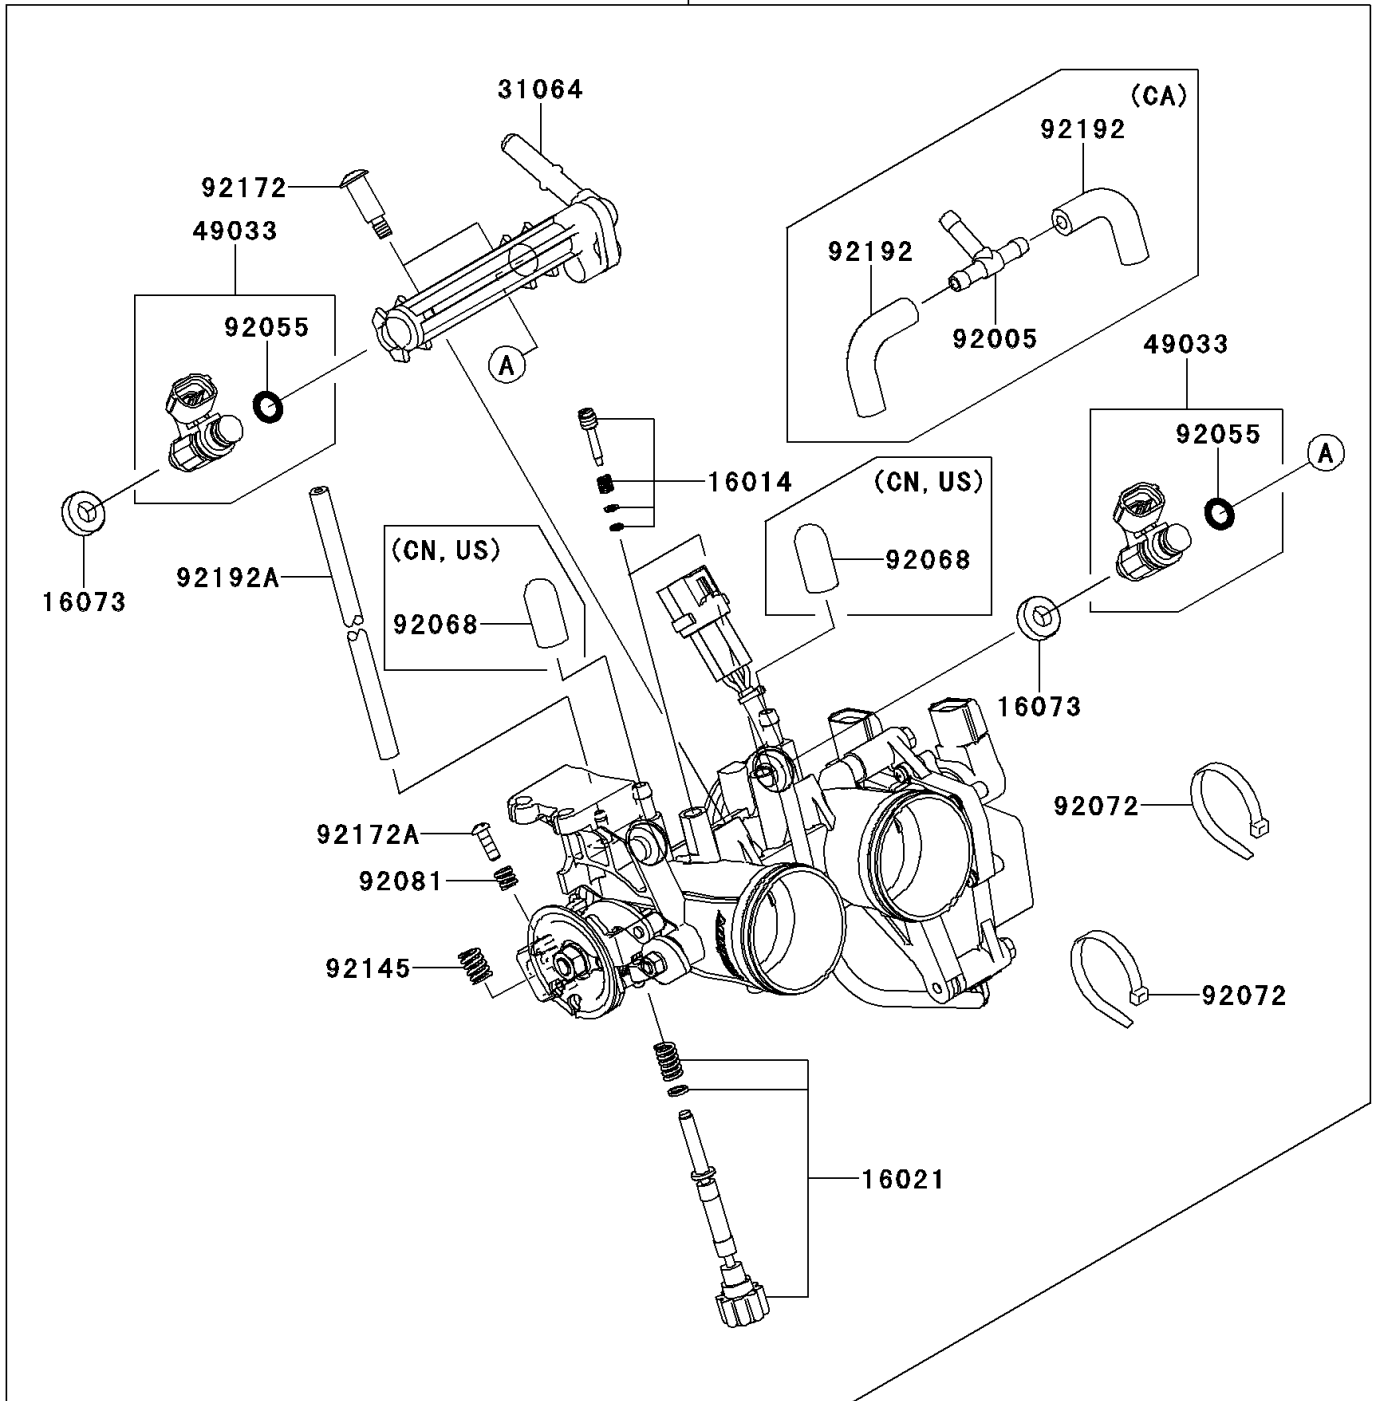

2014 NINJA® 300 ABS PARTS DIAGRAM

Throttle

E1510

16163/A

2014 NINJA® 300 ABS PARTS LIST

Throttle

ITEM NAME	PART NUMBER	QUANTITY
SCREW-PILOT AIR (Ref # 16014)	16014-0002	1
SCREW-THROTTLE STOP (Ref # 16021)	16021-0027	1
INSULATOR (Ref # 16073)	16073-0129	1
PIPE-COMP,FUEL (Ref # 31064)	31064-0164	1
NOZZLE-INJECTION (Ref # 49033)	49033-0558	1
RING-O,INJECTION NOZZLE (Ref # 92055)	92055-0124	1
BAND,SUB-HARNESS (Ref # 92072)	92072-0012	1
SPRING (Ref # 92081)	92081-1620	1
SPRING (Ref # 92145)	92145-0656	1
SCREW,PIPE INJECTION (Ref # 92172)	92172-0064	1
SCREW (Ref # 92172A)	92172-0129	1
TUBE,3X7X200 (Ref # 92192A)	92192-1170	1
THROTTLE-ASSY,TTK32 (Ref # 16163)	16163-0746	1
THROTTLE-ASSY (Ref # 16163A)	16163-0750	1
FITTING,3WAY (Ref # 92005)	92005-0730	1
PLUG,12X25 (Ref # 92068)	92068-006	1
TUBE,53MM (Ref # 92192)	92192-1114	1