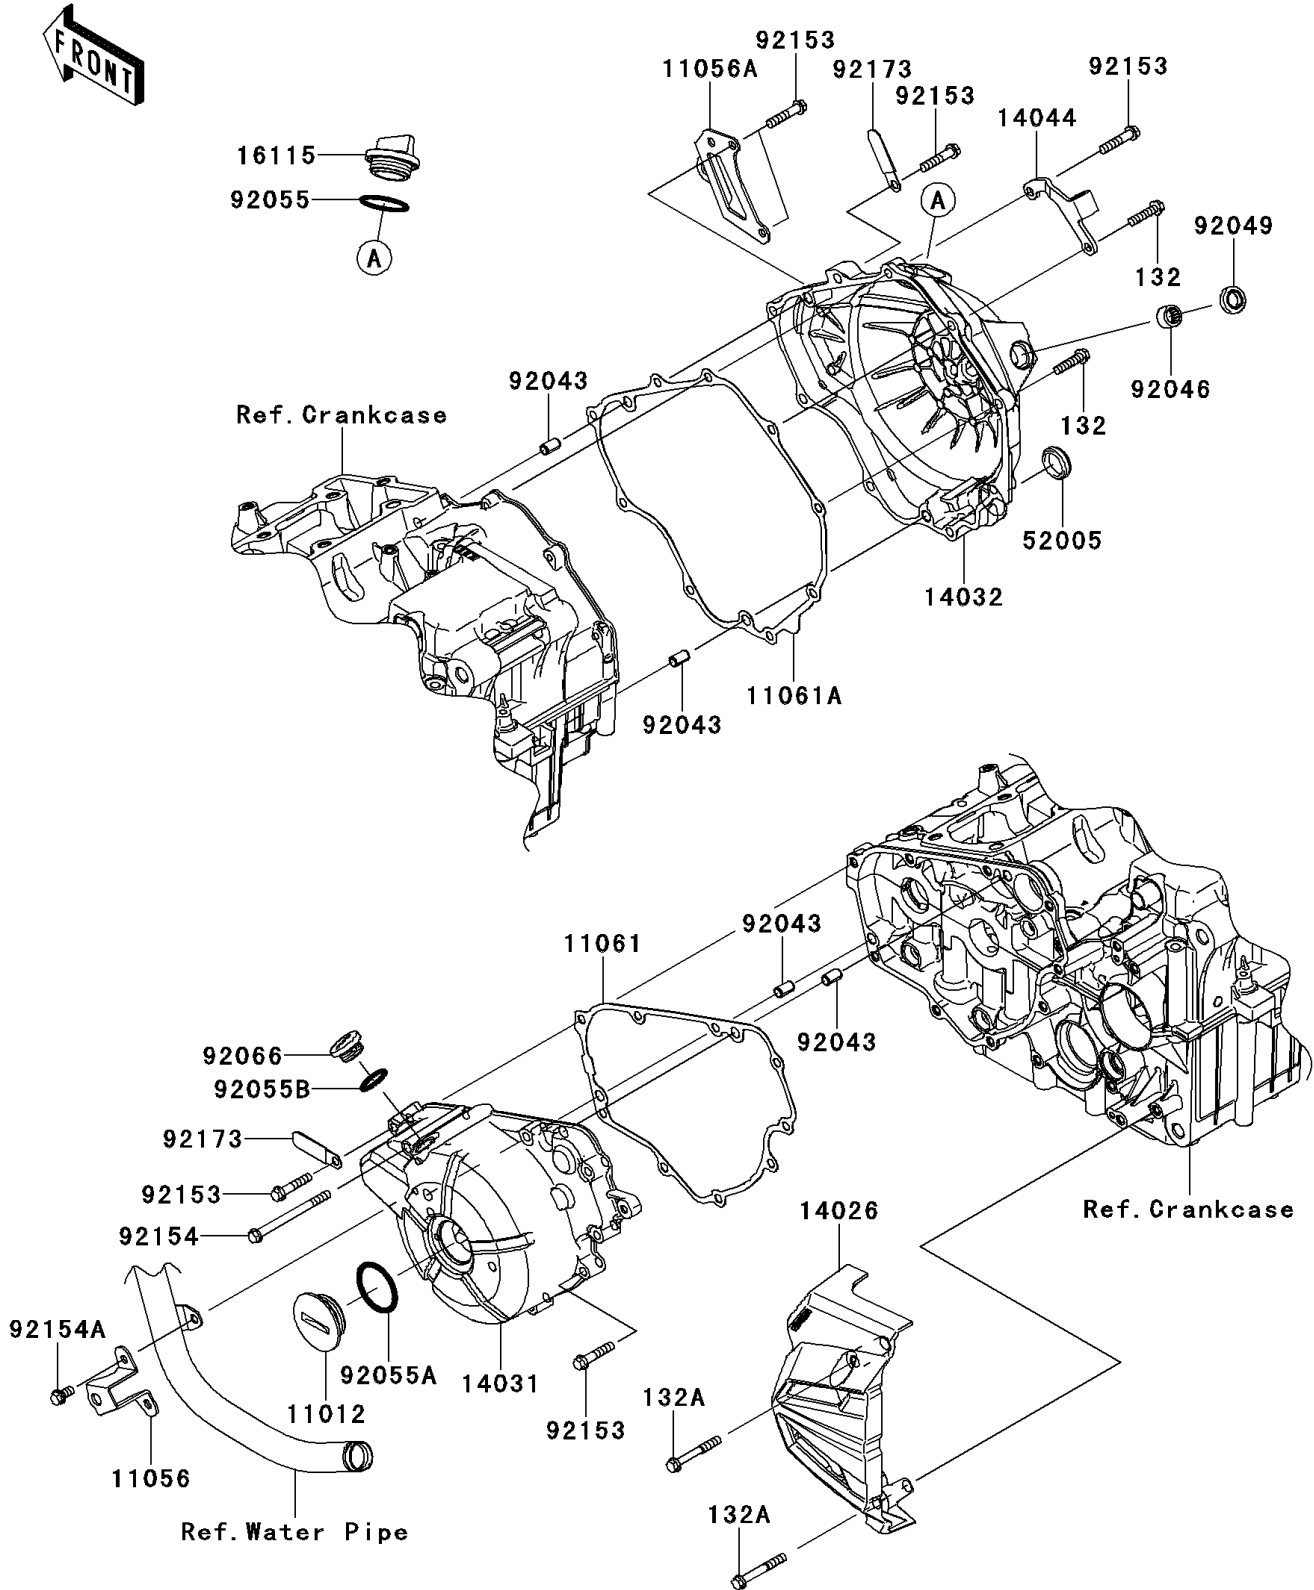

## 2014 NINJA® 300 ABS PARTS DIAGRAM

Engine Cover(s)

E1431

## 2014 NINJA® 300 ABS PARTS LIST

Engine Cover(s)

ITEM NAME	PART NUMBER	QUANTITY
BOLT-FLANGED-SMALL,6X25 (Ref # 132)	132BB0625	1
BOLT-FLANGED-SMALL,6X45 (Ref # 132A)	132BB0645	1
CAP (Ref # 11012)	11012-1362	1
BRACKET (Ref # 11056)	11056-1637	1
BRACKET (Ref # 11056A)	11056-1638	1
GASKET,GENERATOR COVER (Ref # 11061)	11061-0793	1
GASKET,CLUTCH COVER (Ref # 11061A)	11061-0854	1
COVER-CHAIN (Ref # 14026)	14026-0096	1
COVER-GENERATOR (Ref # 14031)	14031-0562	1
COVER-CLUTCH (Ref # 14032)	14032-0579	1
HOLDER-CABLE (Ref # 14044)	14044-0049	1
CAP-OIL FILLER (Ref # 16115)	16115-1068	1
GAUGE,OIL LEVEL (Ref # 52005)	52005-1009	1
PIN,6.2X8X14 (Ref # 92043)	92043-1263	1
BEARING-NEEDLE,HK1210FM (Ref # 92046)	92046-0034	1
SEAL-OIL (Ref # 92049)	92049-1560	1
RING-O,31.5X2.6 (Ref # 92055)	92055-049	1
RING-O,39.4X3.1 (Ref # 92055A)	92055-0734	1
RING-O,20X2 (Ref # 92055B)	92055-1146	1
PLUG (Ref # 92066)	92066-0748	1
BOLT,6X30 (Ref # 92153)	92153-0832	1
BOLT,FLANGED-SMALL,6X75 (Ref # 92154)	92154-0960	1
BOLT,FLANGED,6X12 (Ref # 92154A)	92154-1140	1
CLAMP,L=45 (Ref # 92173)	92173-0194	1